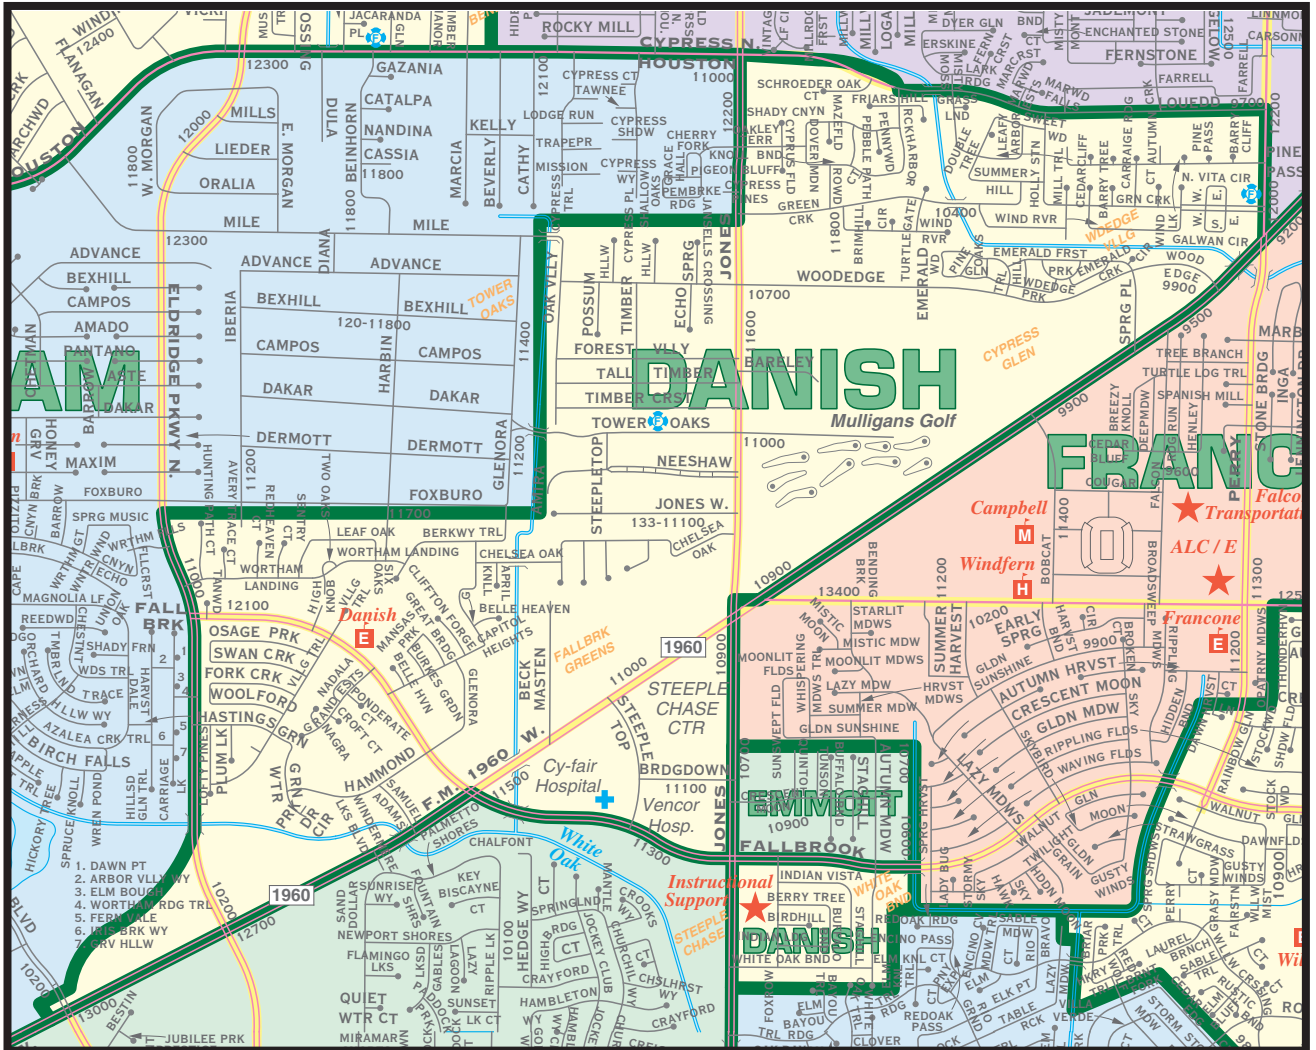

# DANISH ELEMENTARY SCHOOL

© KEY MAPS, INC. TM 2011 - Permit #577

**11850 FALLBROOK DR. - HOUSTON, TX 77065**  
**281-955-4981**