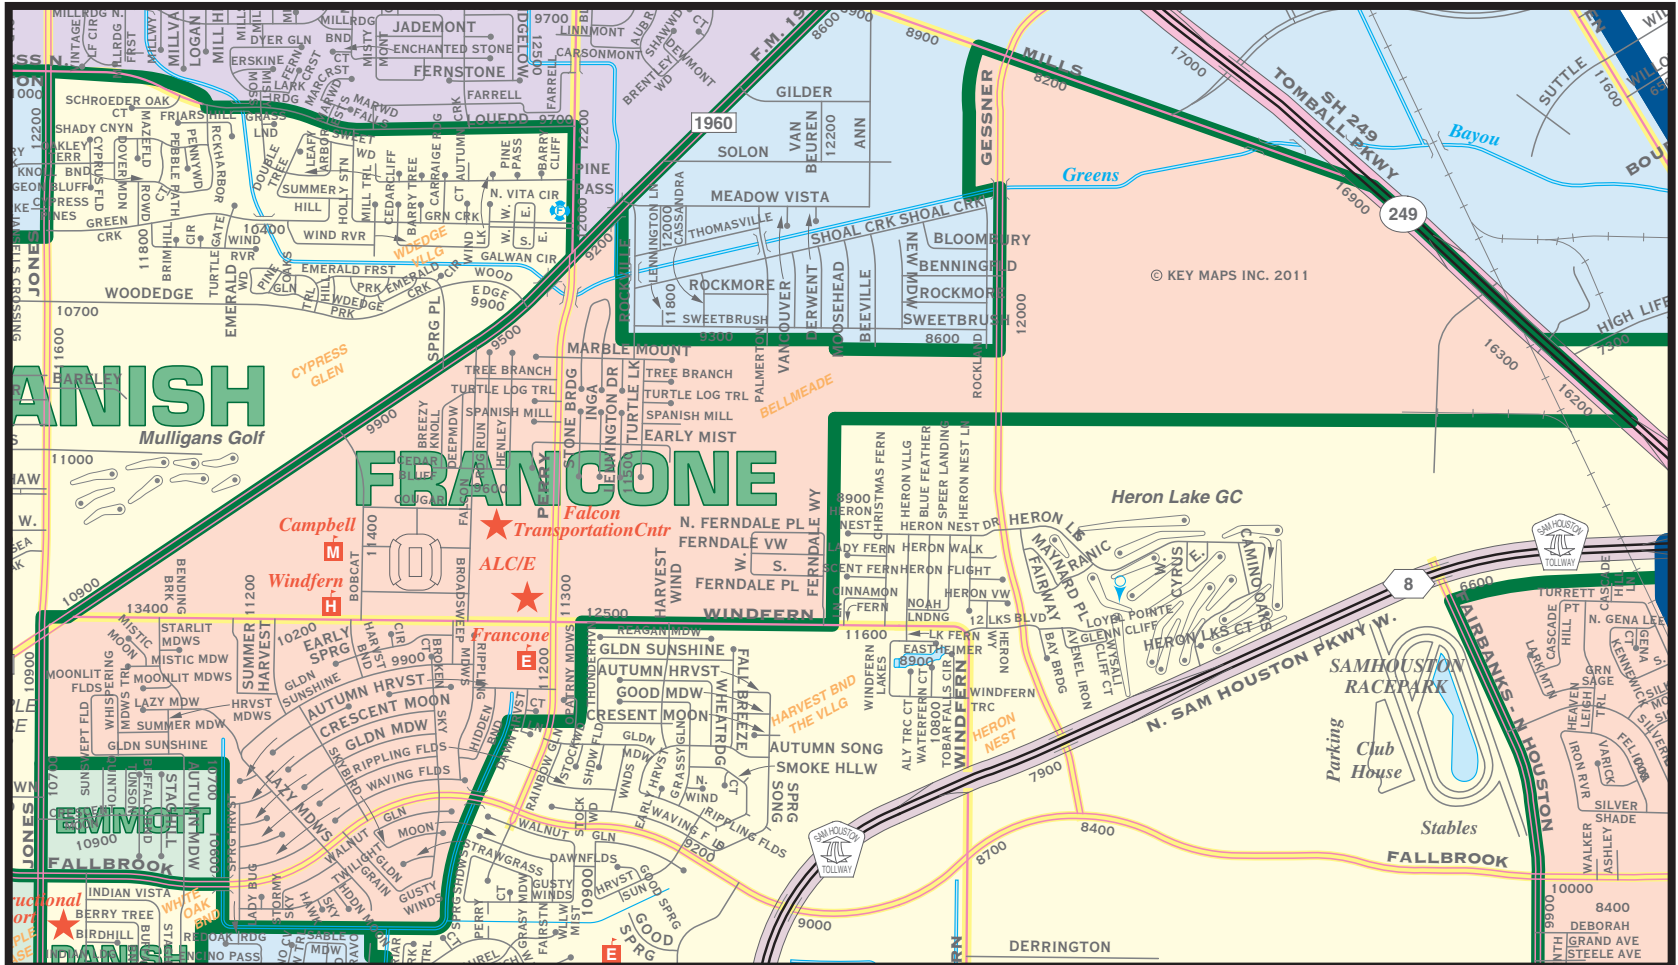

# FRANCONE ELEMENTARY

© KEY MAPS, INC. TM 2011 - Permit #577

**11250 PERRY ROAD - HOUSTON, TEXAS 77064**  
**281-897-4512**