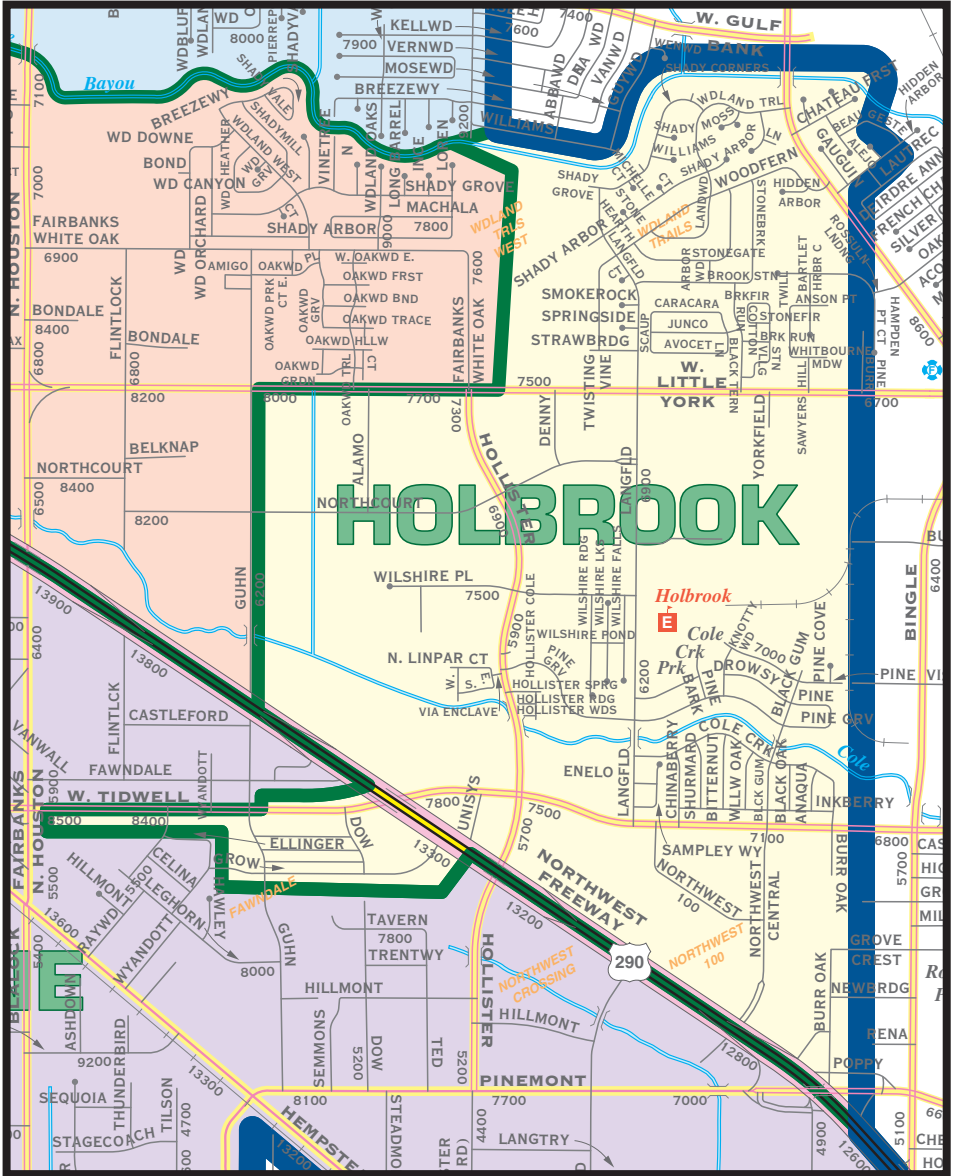

# HOLBROOK ELEMENTARY

© KEY MAPS, INC. TM 2011 - Permit #577

**6402 LANGFIELD ROAD - HOUSTON, TEXAS 77092**  
**713-460-6165**