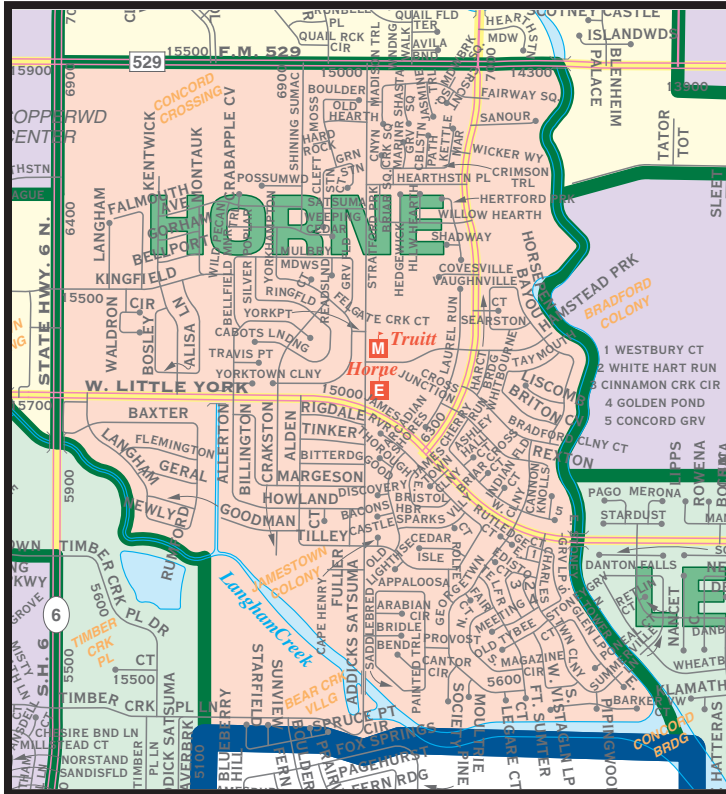

HORNE ELEMENTARY

© KEY MAPS, INC. TM 2011 - Permit #577

14950 WEST LITTLE YORK - HOUSTON, TEXAS 77084
281-463-5954 - 281-856-1451 (Fax)