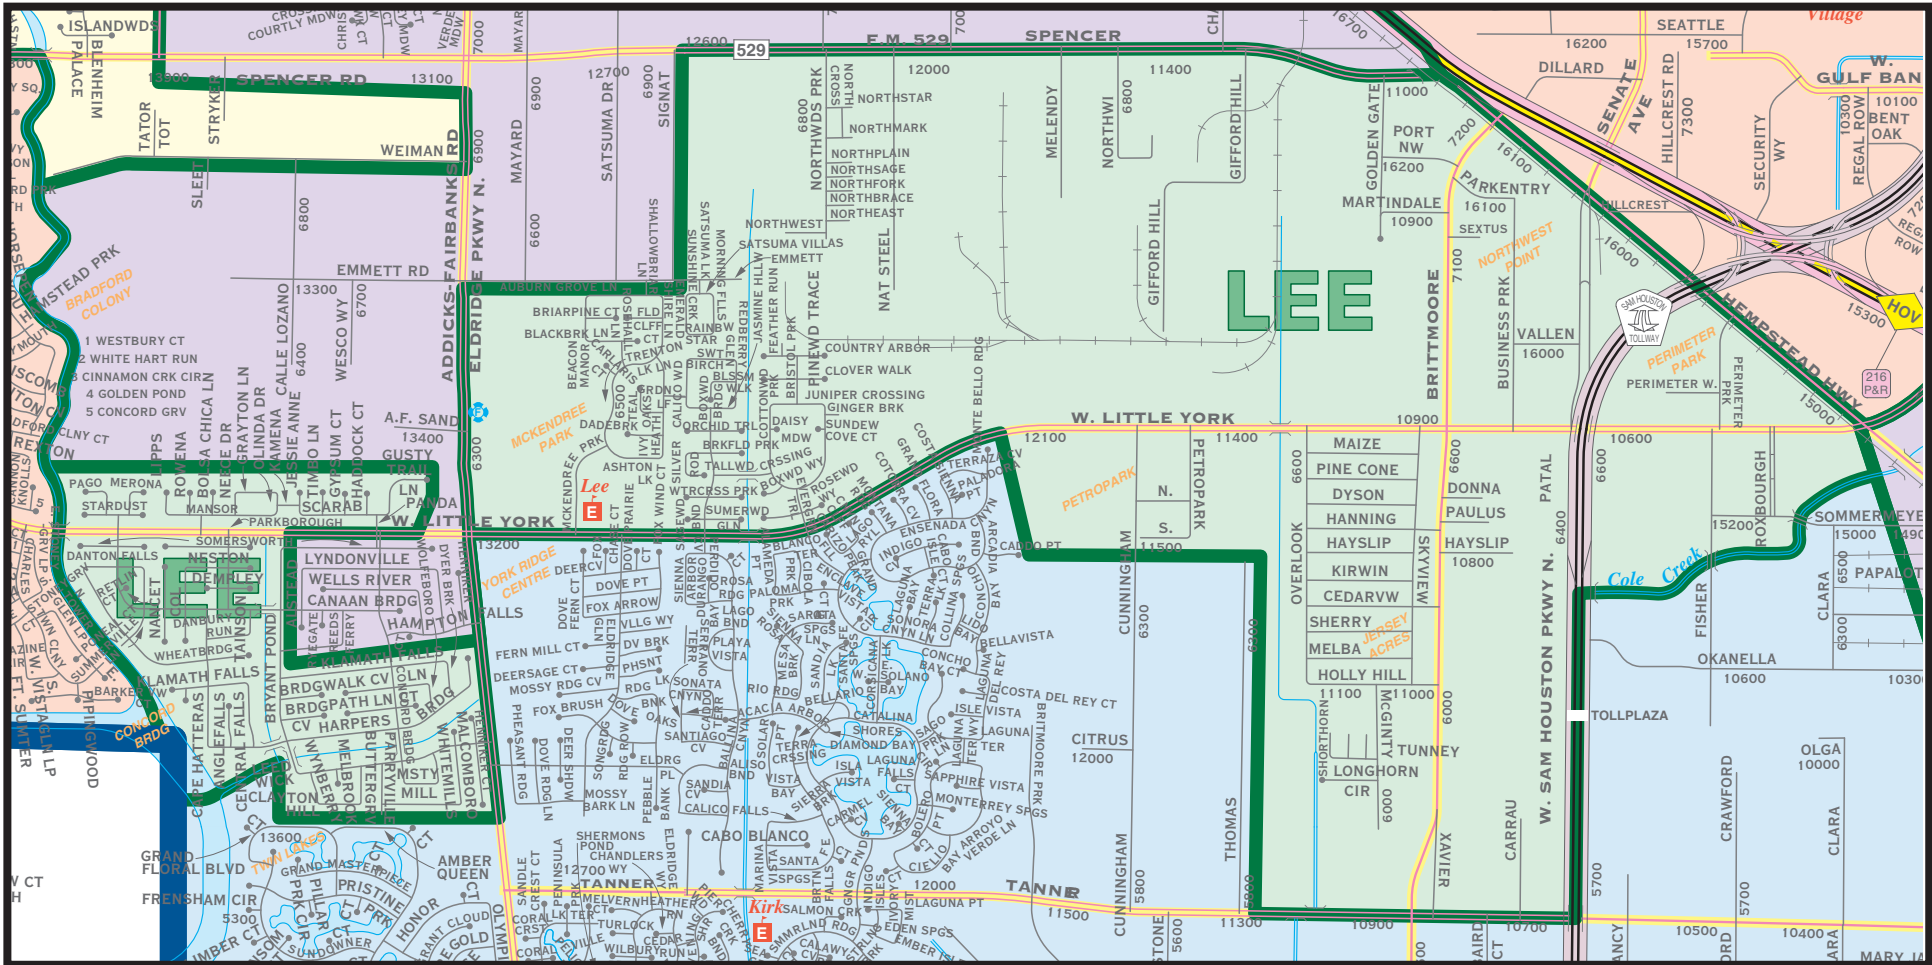

LEE ELEMENTARY SCHOOL

© KEY MAPS, INC. TM 2011 - Permit #577

12900 WEST LITTLE YORK RD. - HOUSTON, TX 77041
713-849-8281