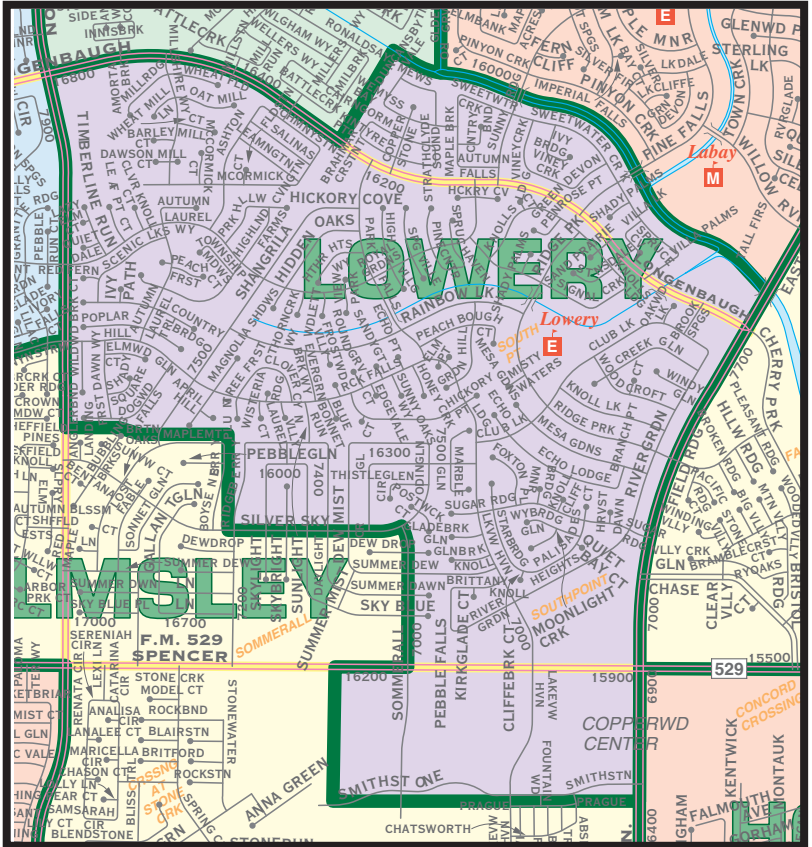

LOWERY ELEMENTARY

© KEY MAPS, INC. TM 2011 - Permit #577

15950 RIDGE PARK - HOUSTON, TEXAS 77095
281-463-5900