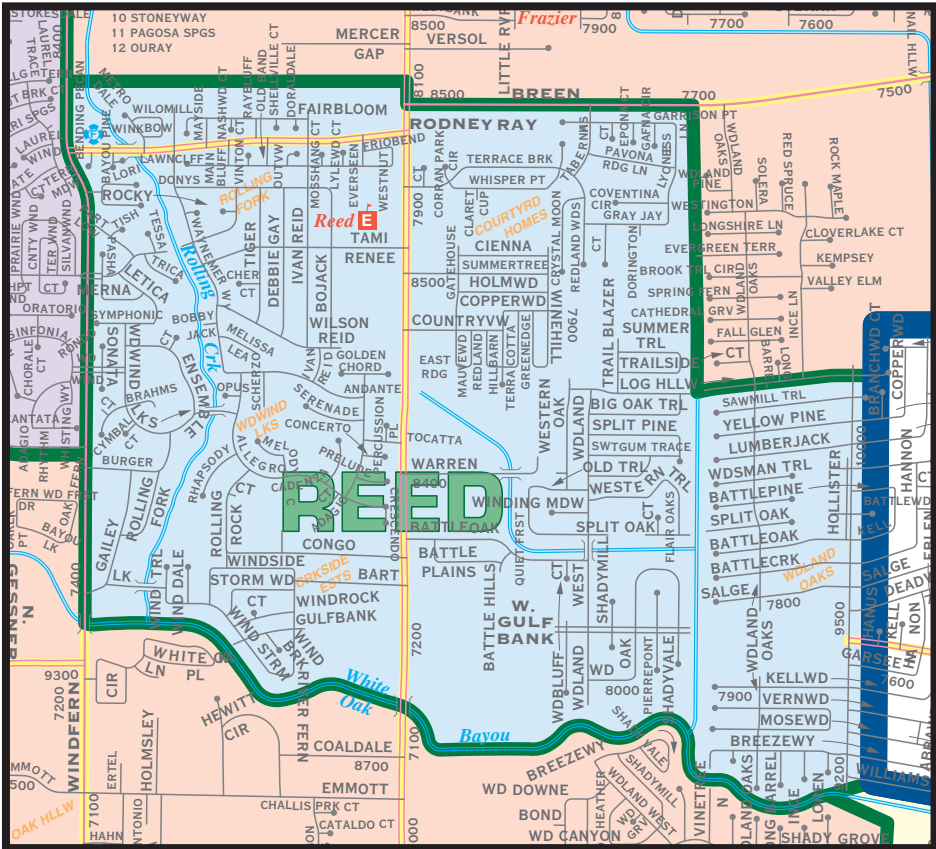

REED ELEMENTARY

© KEY MAPS, INC. TM 2011 - Permit #577

8700 TAMI RENEE - HOUSTON, TEXAS 77040
713-896-5035