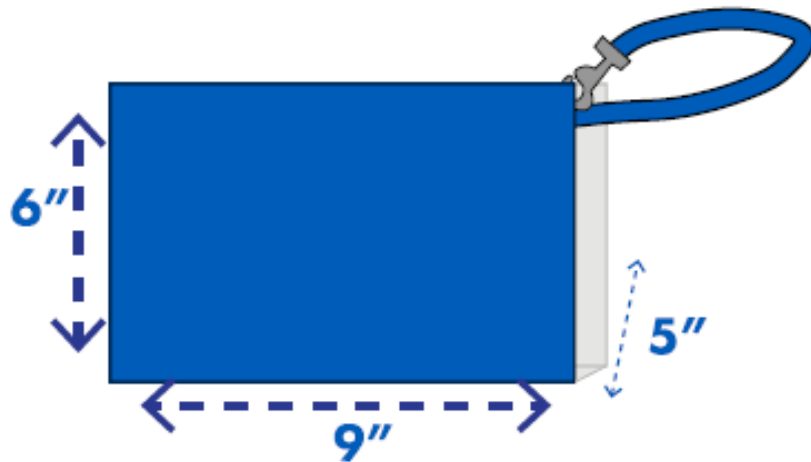

CLEAR BAG POLICY

TRANSPARENT

CLEAR TOTE

CLEAR BACKPACK

CLEAR STORAGE BAG

No size limitations

NON-TRANSPARENT

SMALL PURSE OR CLUTCH

**Size to not exceed
6" x 9" x 5"**