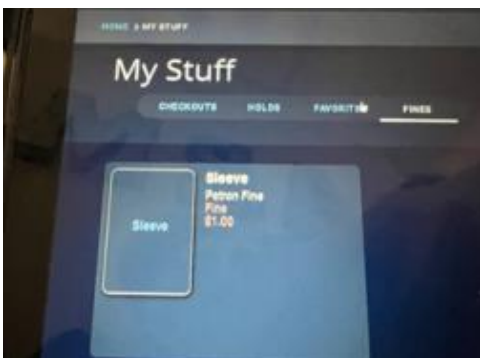

3. Next, click on Destiny Library

4. In Destiny, click on My Stuff

5. Under My Stuff, go to Fines

6. Under Fines, you will see individual badge fees.

How do I pay my Badge Fees?

- Pay your badge fees on Schoolcash Online