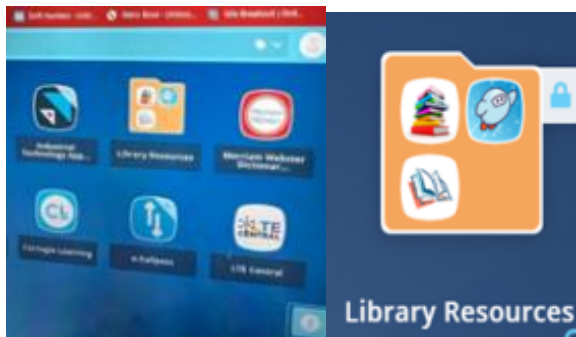

How Students Find Badge Fee Amounts In Destiny

These instructions are for student logins only.

Using a CFISD Chromebook, follow the instructions below:

1. Students must use CFISD Google username email and password to log into the CFISD Chromebook. Then, the student must use s# and password to log into the student CFISD portal.
2. Then, click on Library Resources