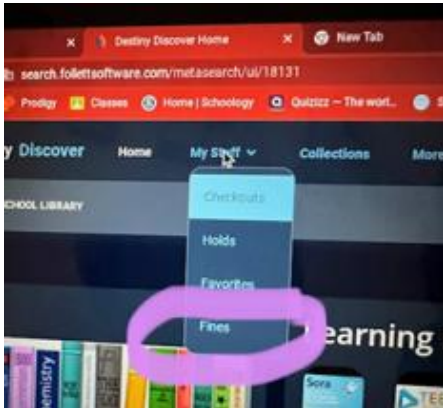

5. Under My Stuff, go to Fines