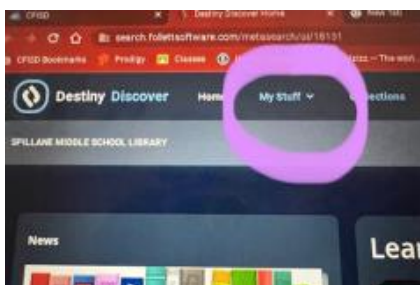

4. In Destiny, click on My Stuff