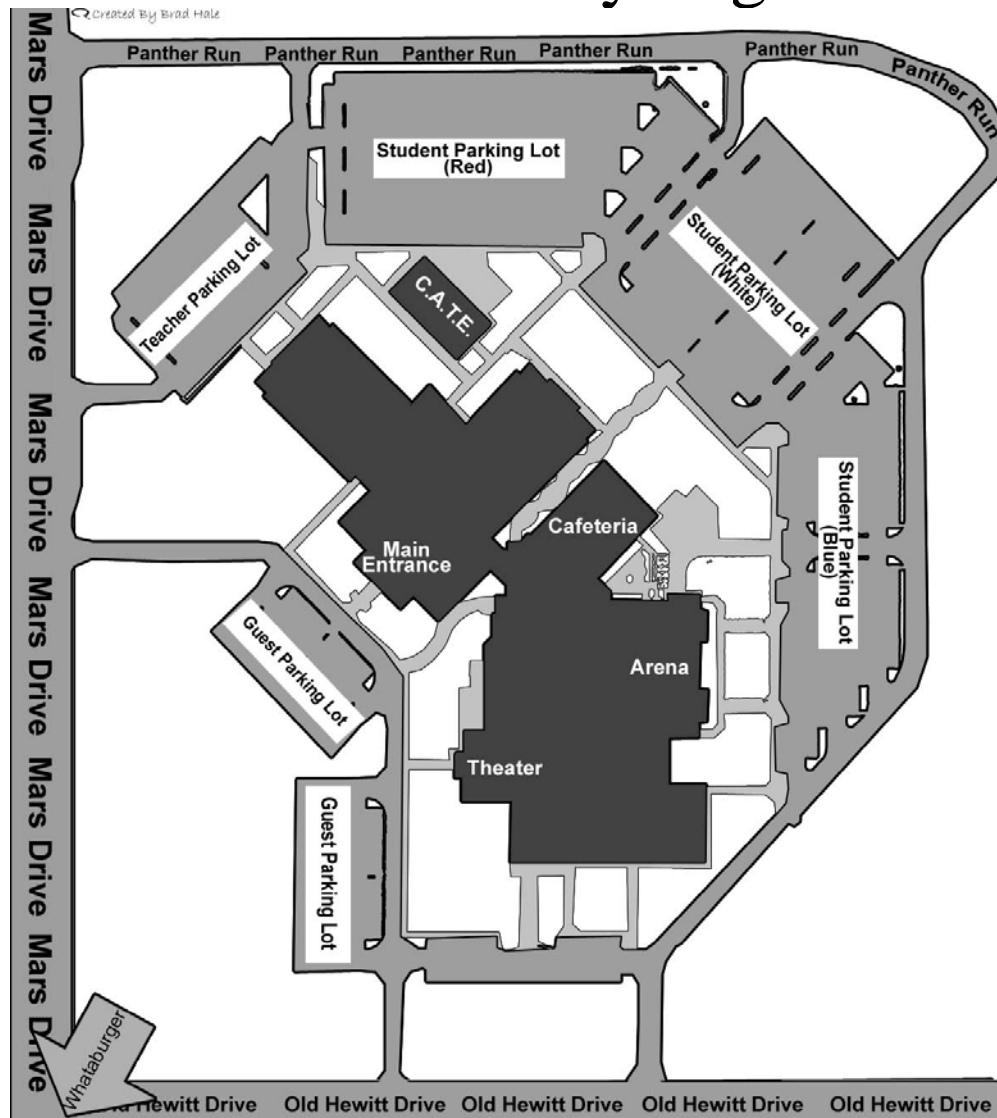

MIDWAY HIGH SCHOOL
8200 Mars Dr
Waco, TX 76712

Directions to Midway High School

- I35
- Highway 6 (West)
- Take Exit Imperial Drive (Loop Under)
- Turn right onto Imperial Drive
- Make a left at light onto Texas Central Parkway
- Turn right onto Mars Drive
- Turn left onto Panther Run