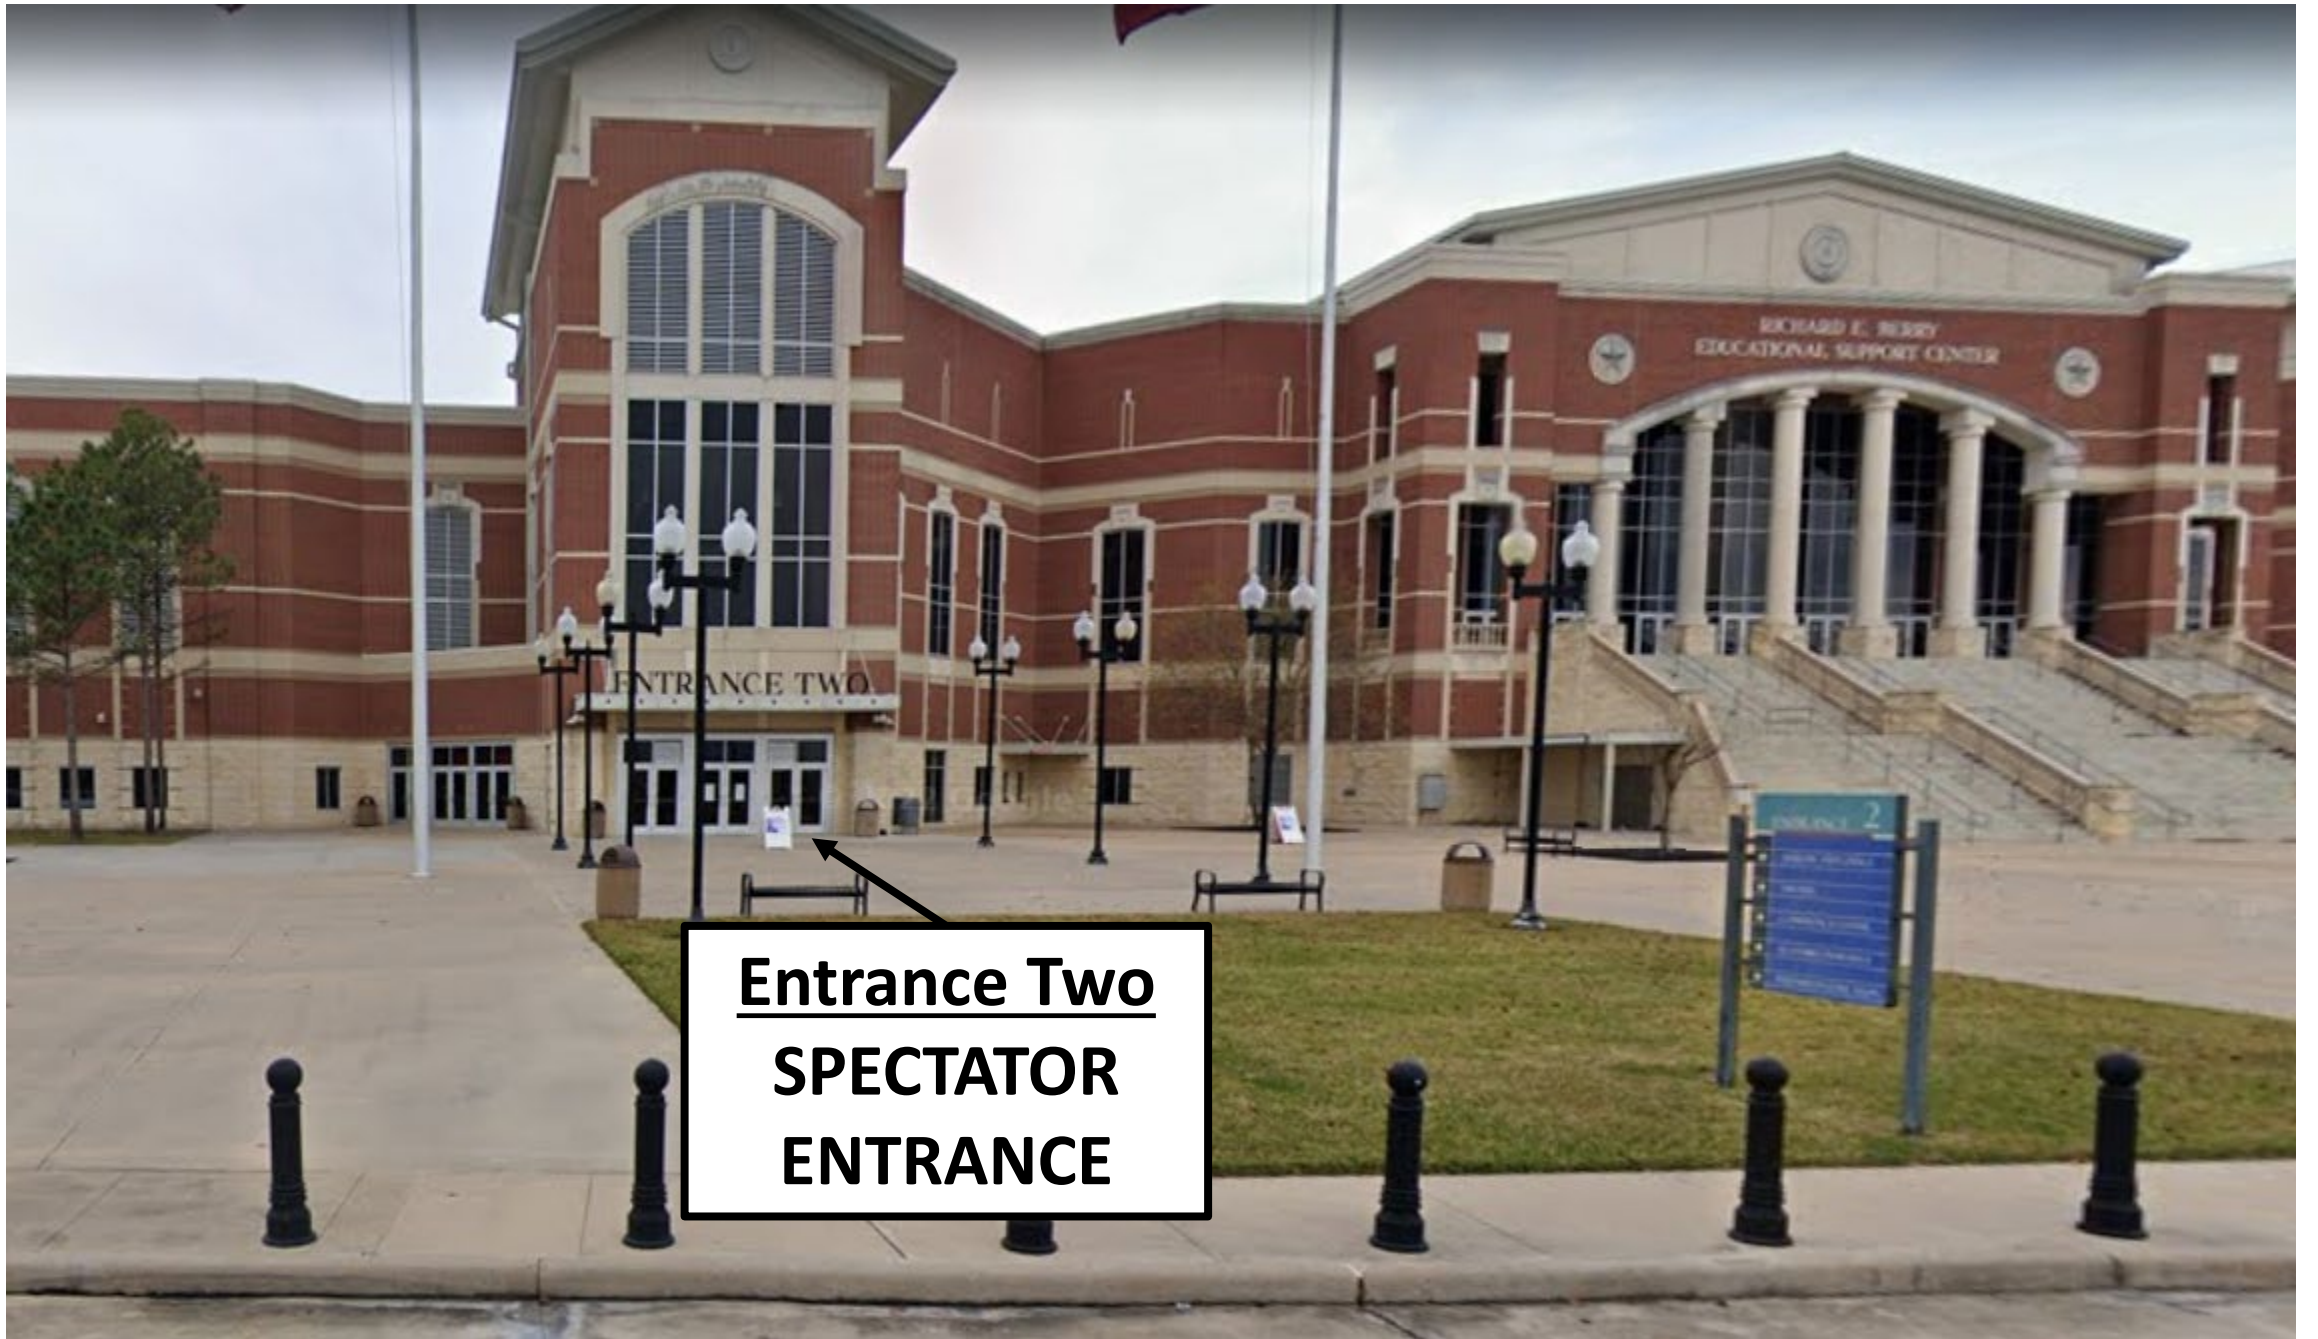

TEAM BUS
PARKING LOT

TEAM/CHEER
ENTRANCE
(Loading Dock Blue Doors)

BERRY CENTER
ARENA

SPECTATOR
ENTRANCE

BASKETBALL
SPECTATORS
PARKING LOT

BASKETBALL
SPECTATORS
PARKING LOT

WEST RD

BARKER CYPRESS RD

Entrance Two
SPECTATOR
ENTRANCE

RICHARD E. BERRY
EDUCATIONAL SUPPORT CENTER

Loading Dock Blue Doors
**TEAM/CHEER
ENTRANCE**