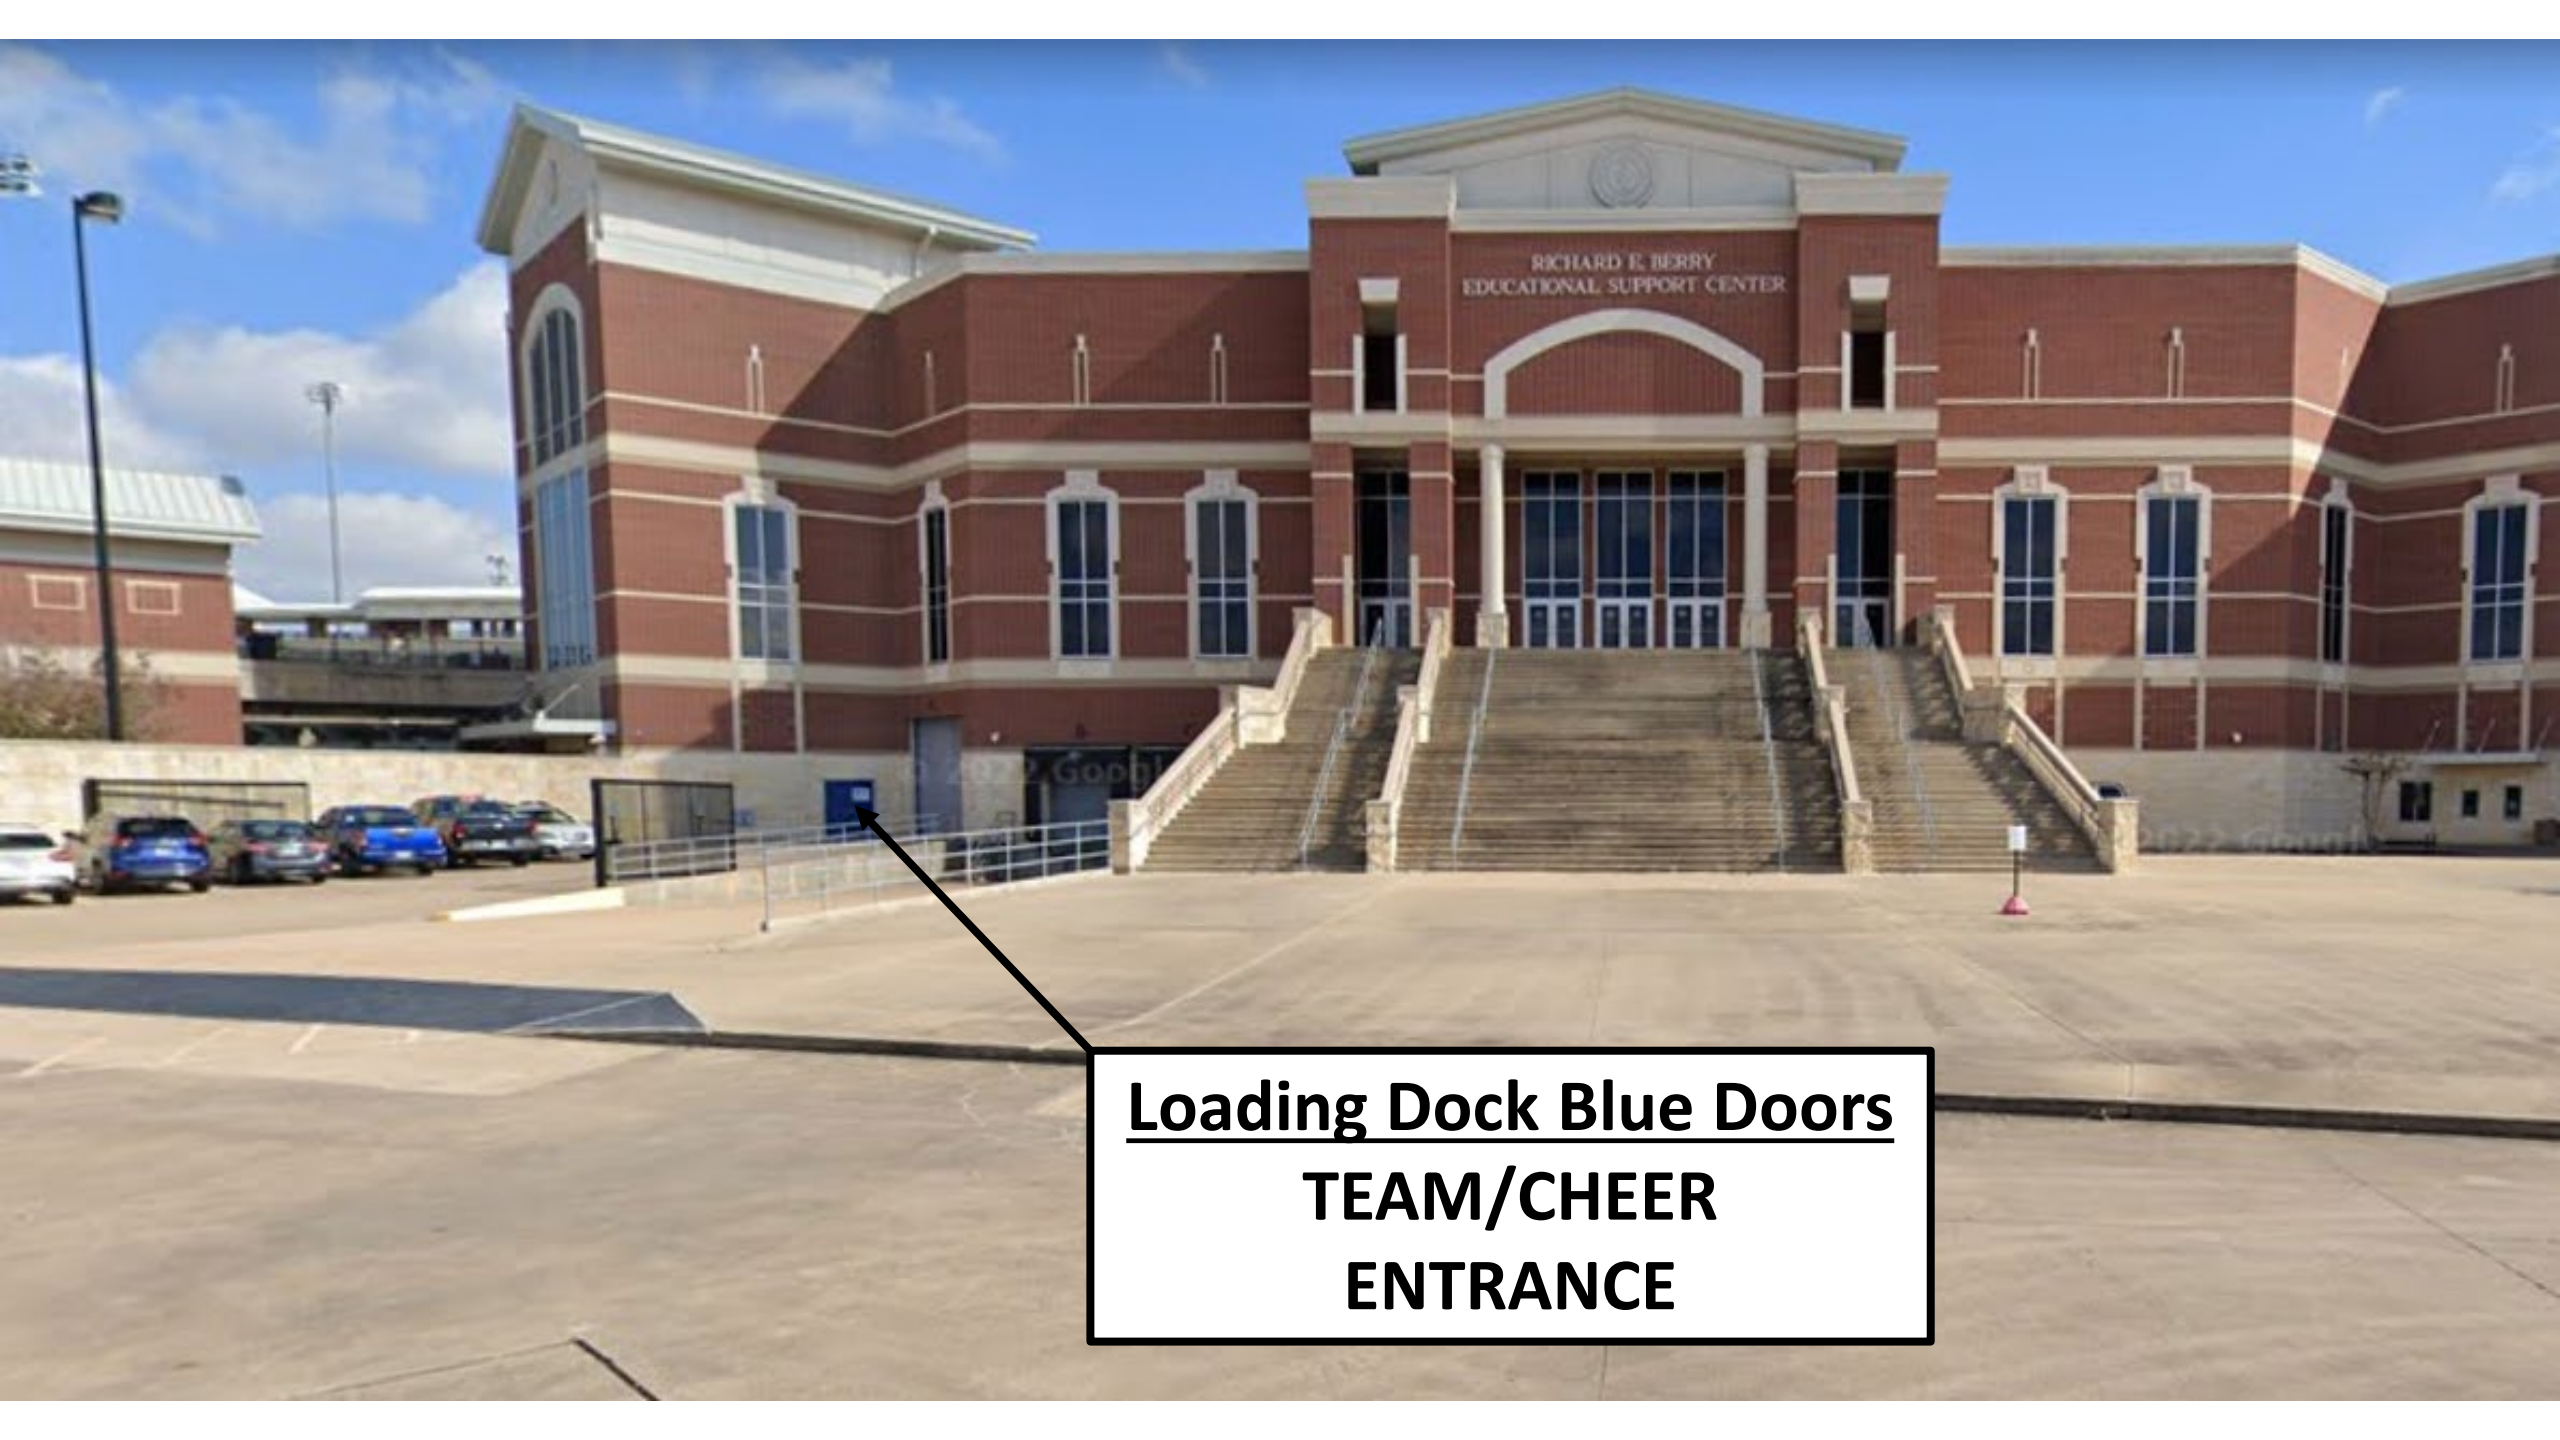

TEAM BUS
PARKING LOT

TEAM/CHEER
ENTRANCE
(Loading Dock Blue Doors)

BERRY CENTER
ARENA

SPECTATOR
ENTRANCE

BASKETBALL
SPECTATORS
PARKING LOT

BASKETBALL
SPECTATORS
PARKING LOT

WEST RD

BARKER CYPRESS RD

Entrance Two
SPECTATOR
ENTRANCE

RICHARD E. BERRY
EDUCATIONAL SUPPORT CENTER

Loading Dock Blue Doors
**TEAM/CHEER
ENTRANCE**