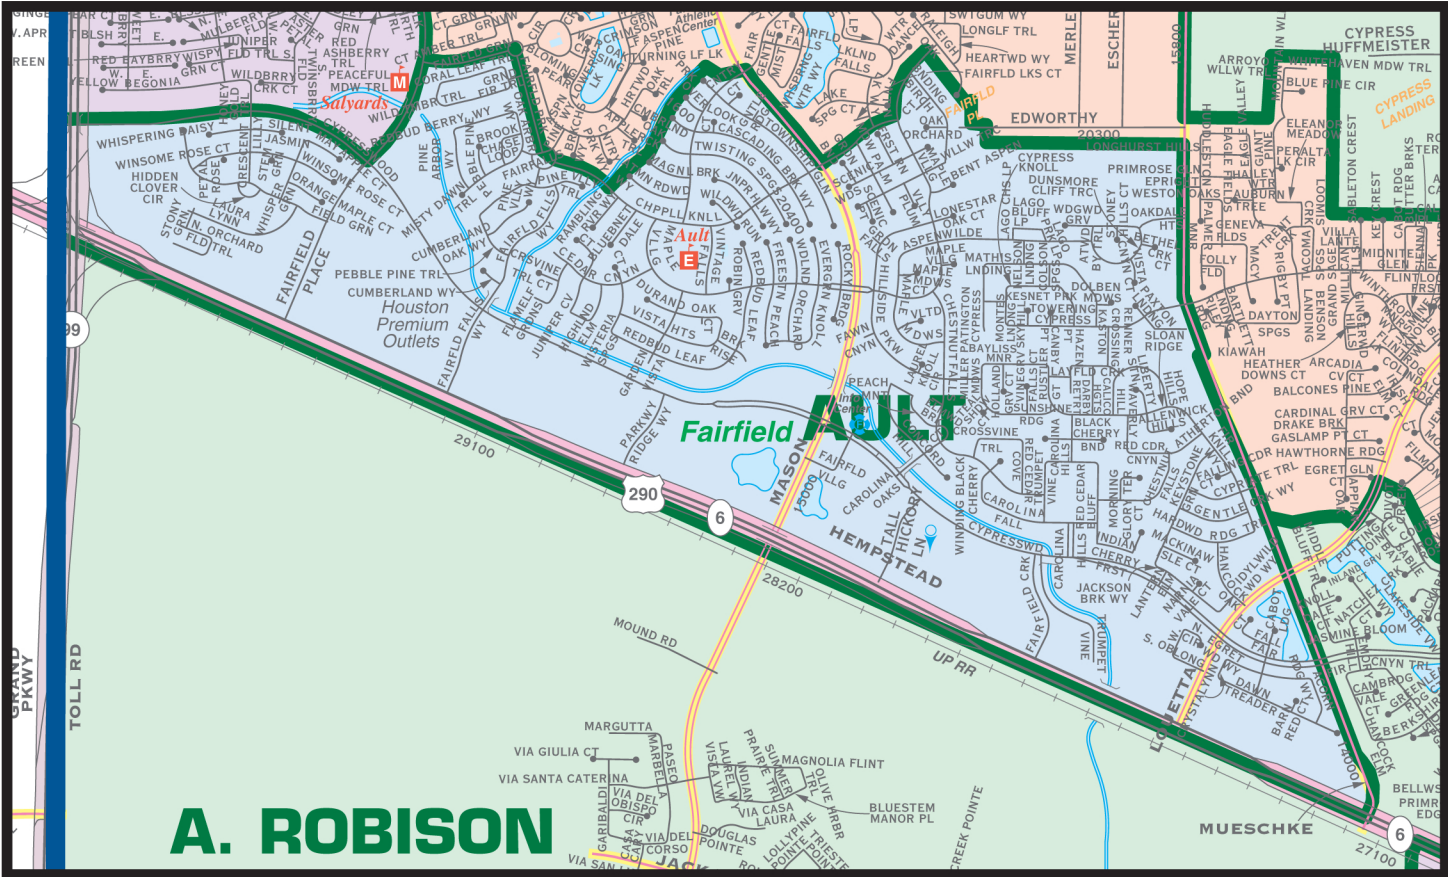

AULT ELEMENTARY

21010 MAPLE VILLAGE DR, CYPRESS, TX 77433
281-373-2800