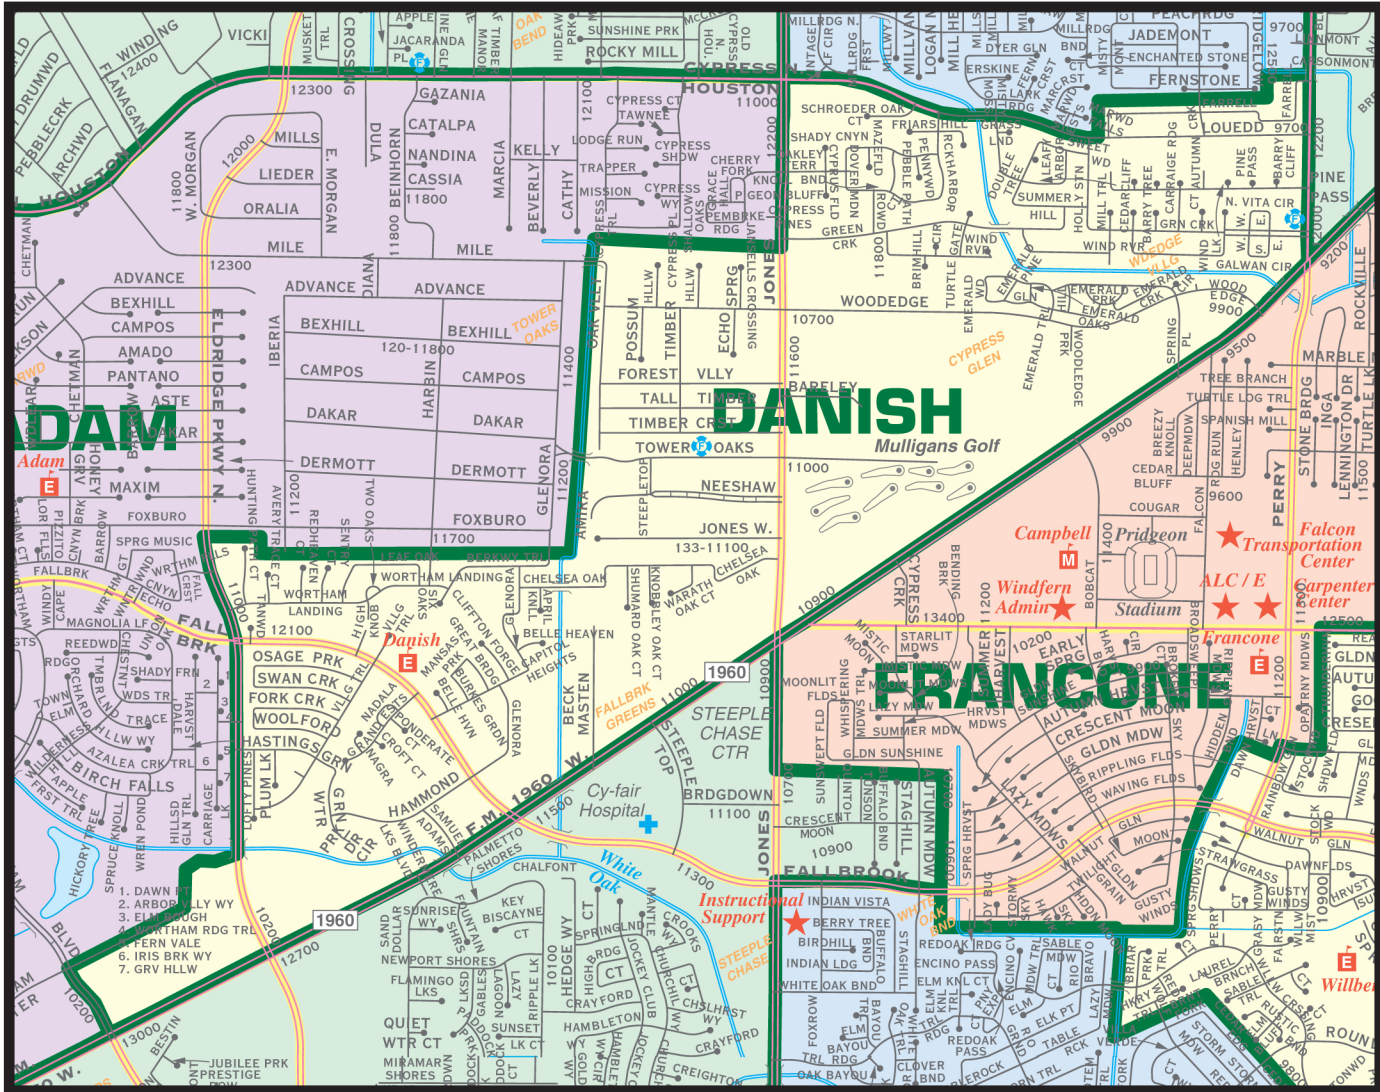

DANISH ELEMENTARY

11850 FALLBROOK DR, HOUSTON, TX 77065
281-955-4981