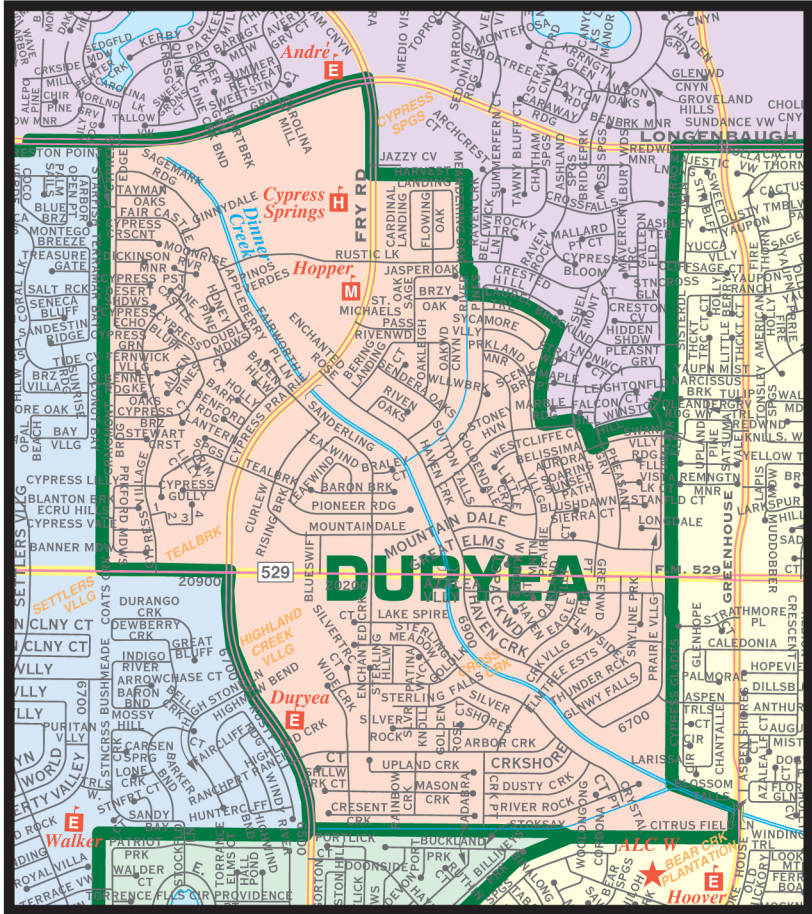

DURYEA ELEMENTARY

20150 ARBOR CREEK DR, KATY, TX 77449

281-856-5174