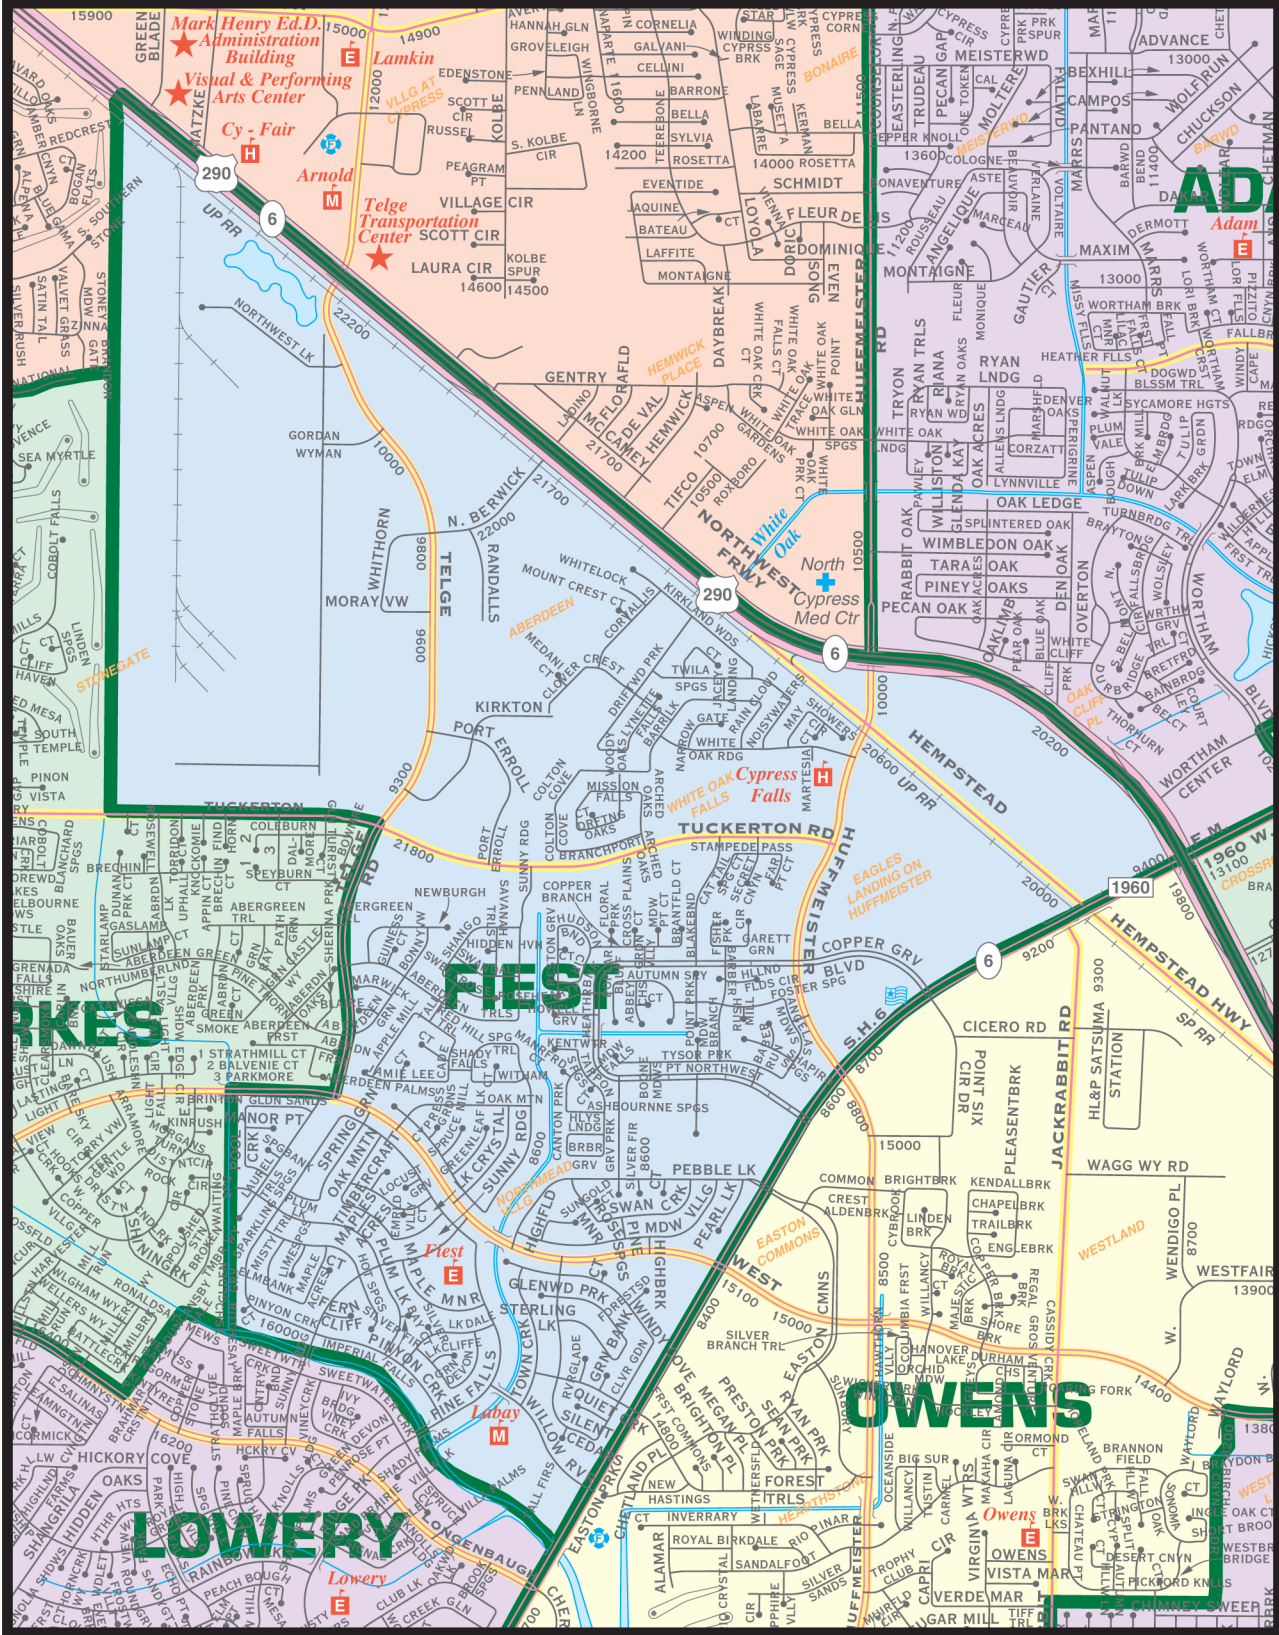

FIEST ELEMENTARY

8425 PINE FALLS DR, HOUSTON, TX 77095
281-463-5838