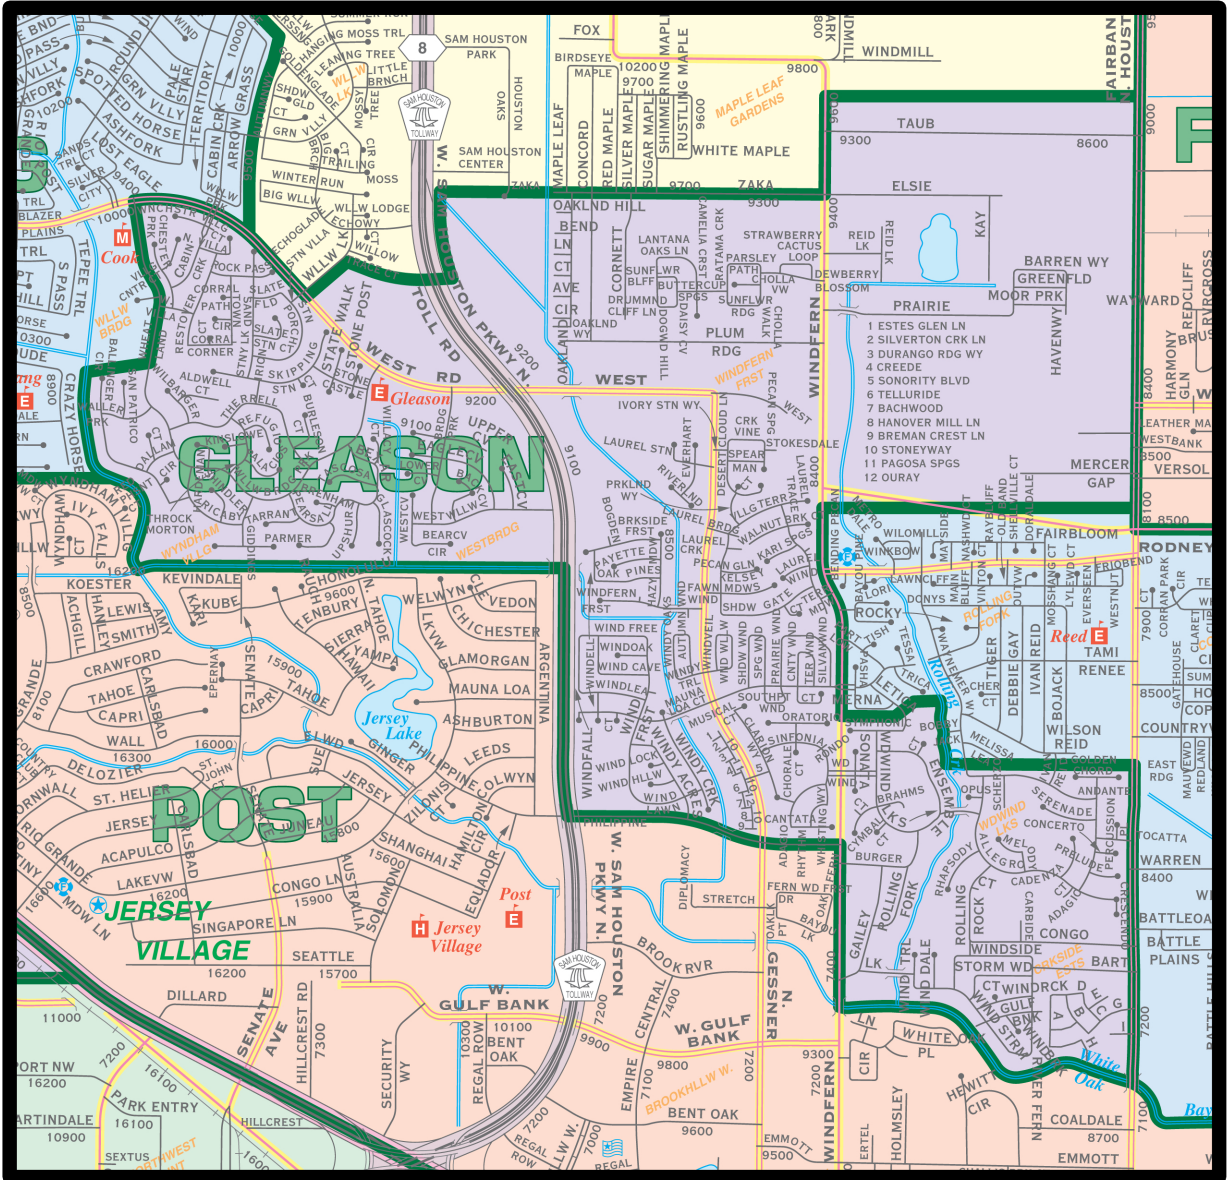

GLEASON ELEMENTARY

9203 WILLOWBRIDGE PARK BLVD, HOUSTON, TX 77064
281-517-6800