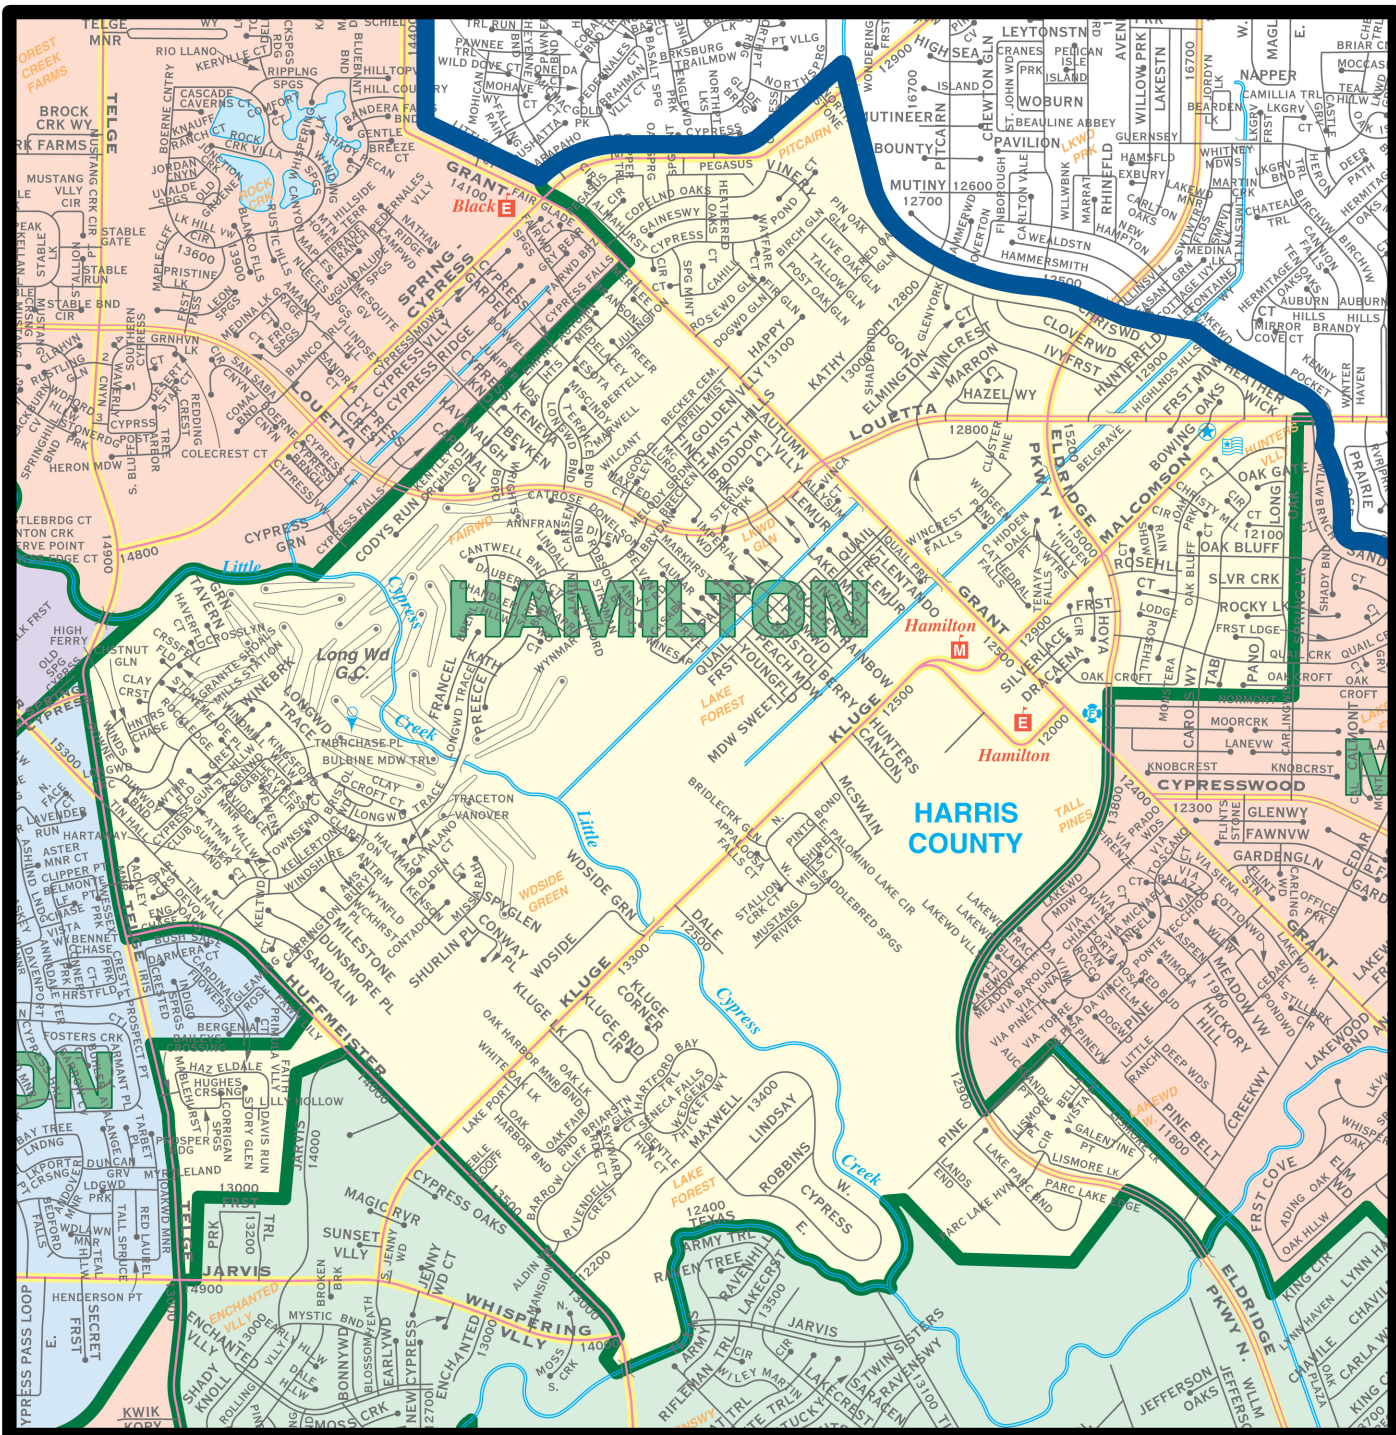

HAMILTON ELEMENTARY

12050 OLD KLUGE RD, HOUSTON, TX 77429
281-370-0990