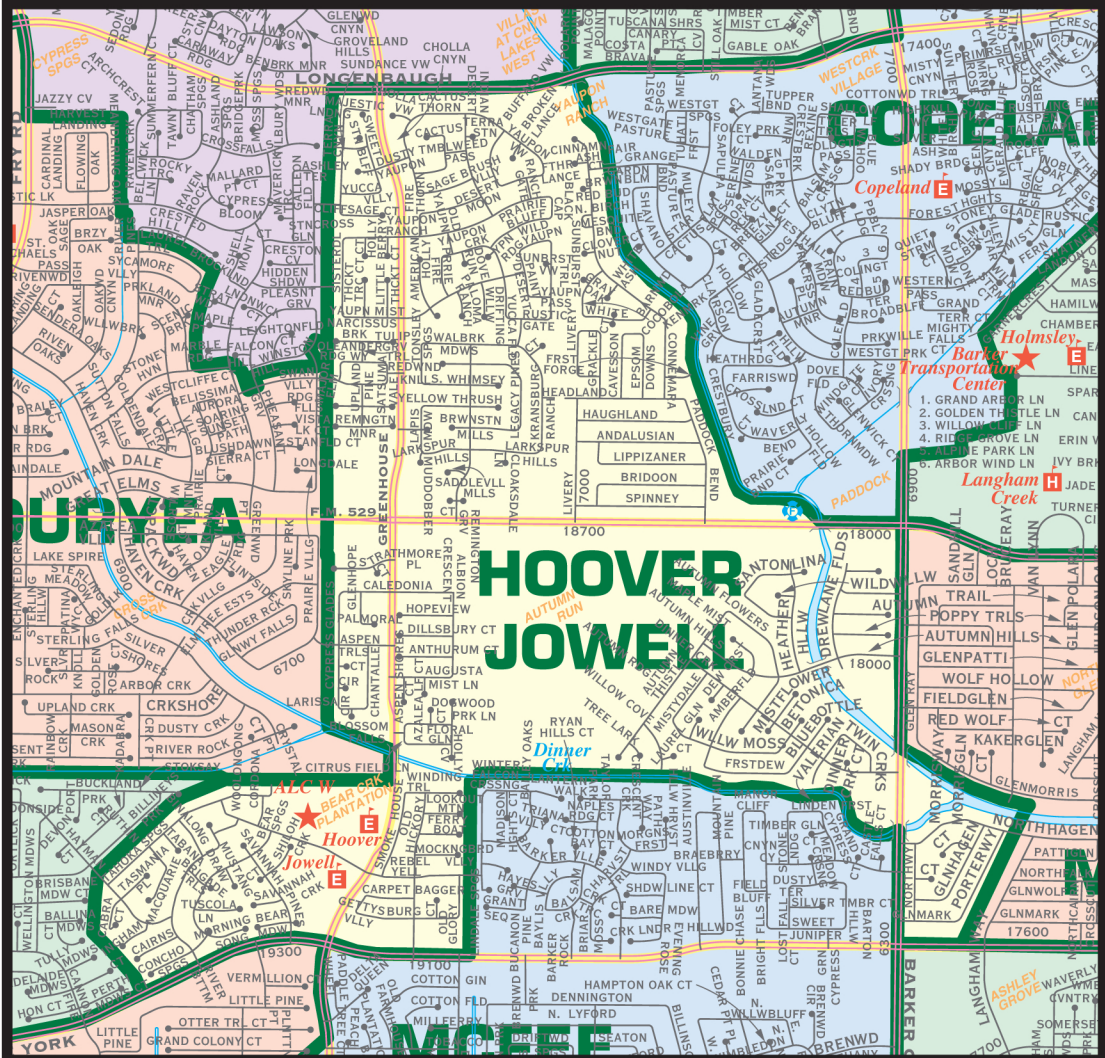

HOOVER ELEMENTARY PK - 2ND GRADE

6425 GREENHOUSE BLVD, KATY, TX 77449
832-667-7301