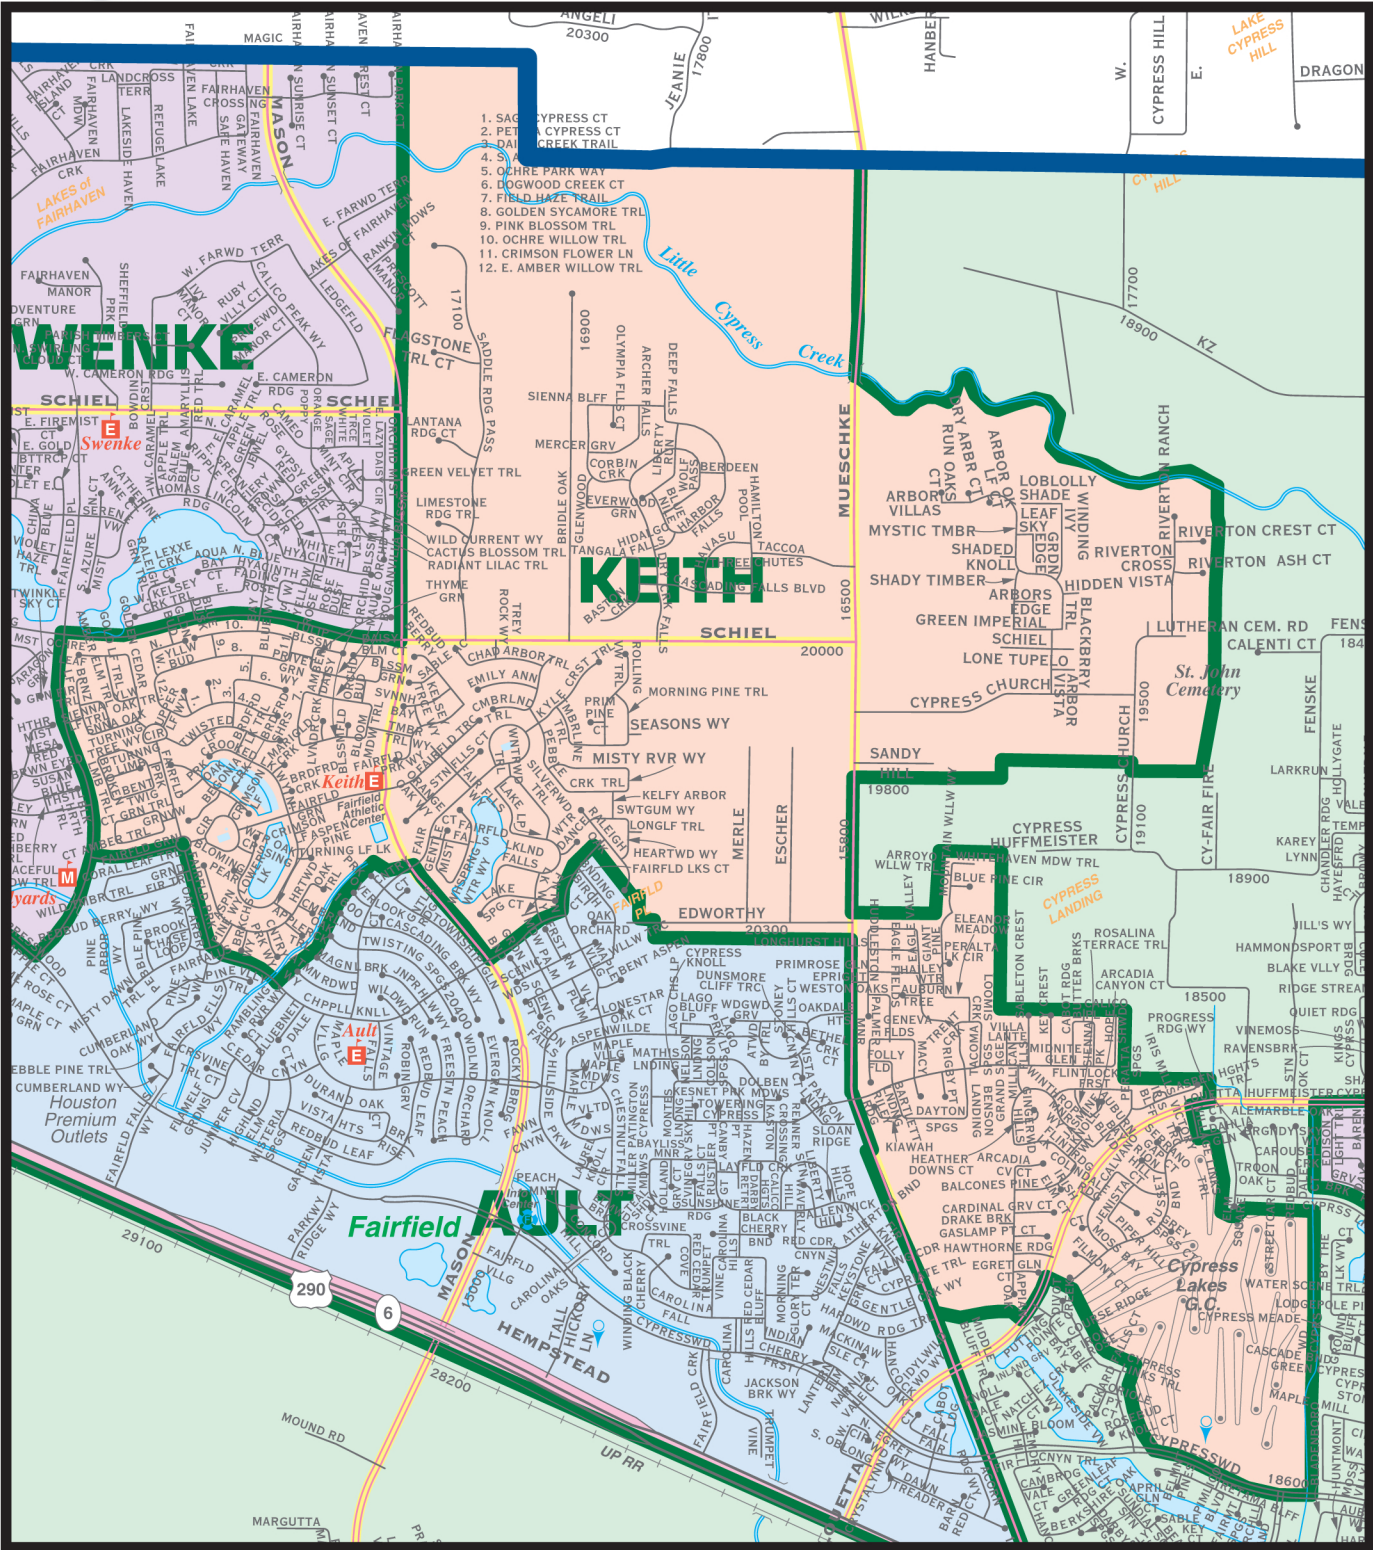

# KEITH ELEMENTARY

**20550 FAIRFIELD GREEN, CYPRESS, TX 77433**  
**281-213-1744**