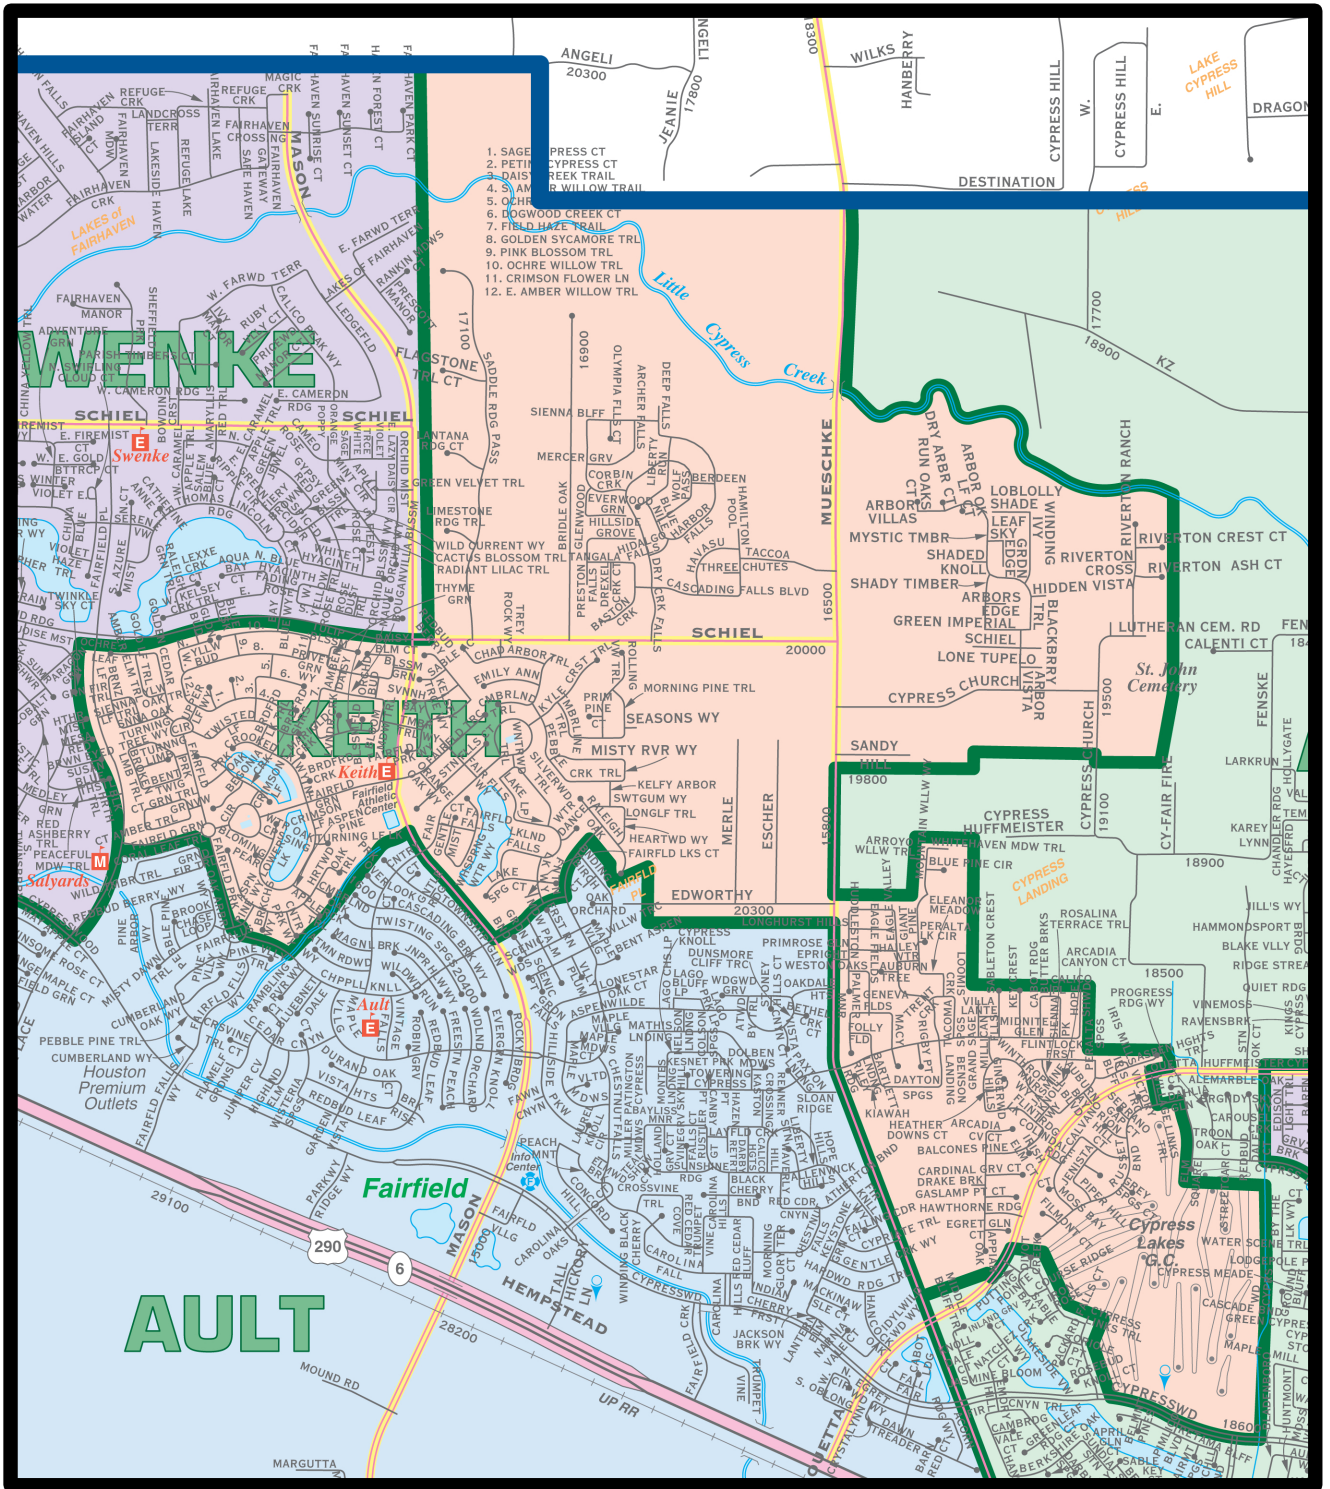

# KEITH ELEMENTARY

**20550 FAIRFIELD GREEN, CYPRESS, TX 77433**  
**281-213-1744**