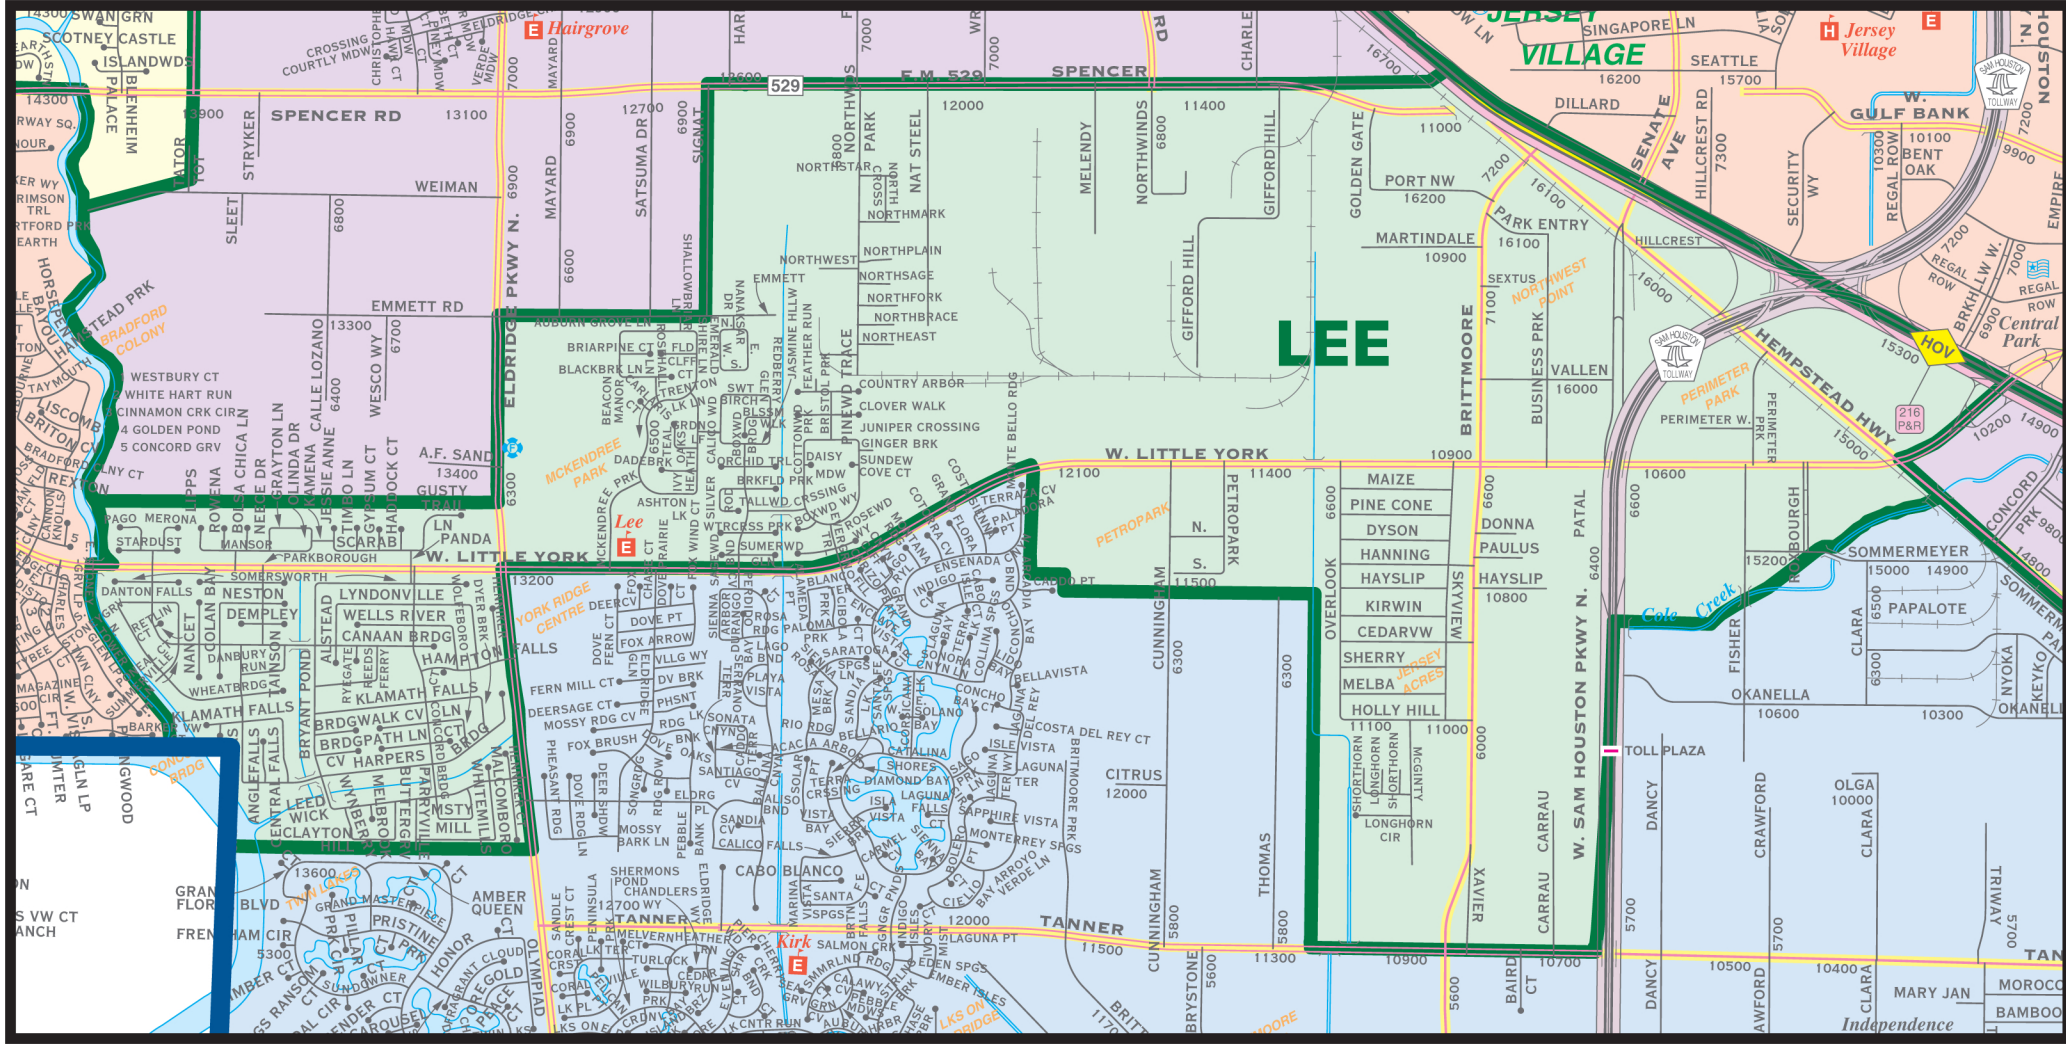

LEE ELEMENTARY

12900 WEST LITTLE YORK RD, HOUSTON, TX 77041

713-849-8281