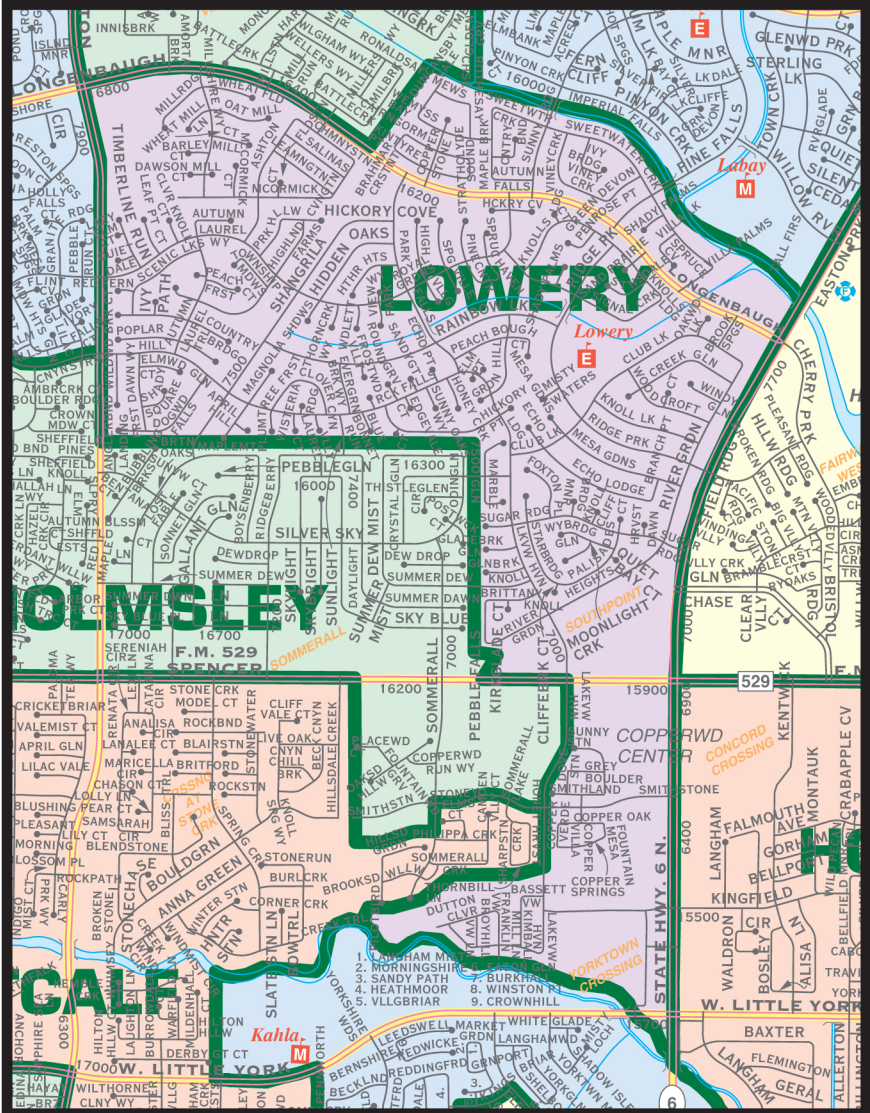

LOWERY ELEMENTARY

15950 RIDGE PARK DR, HOUSTON, TX 77095
281-463-5900