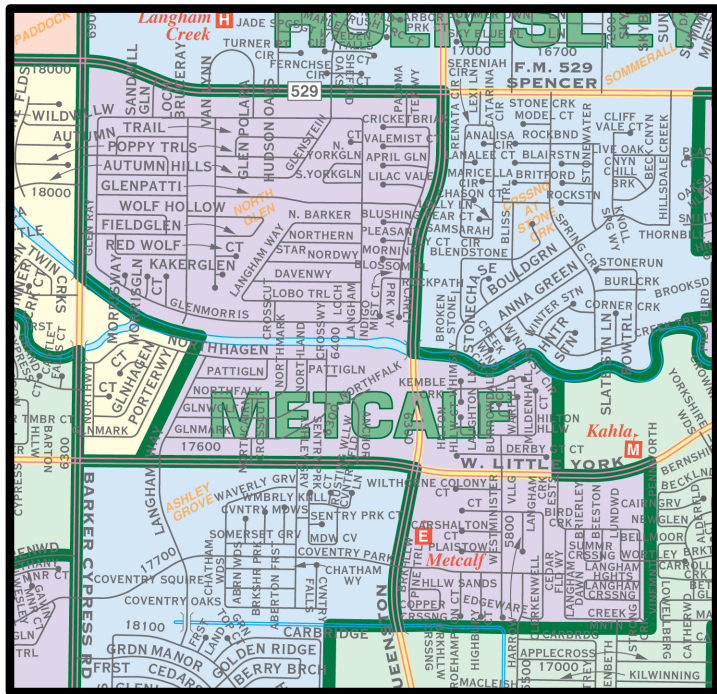

# METCALF ELEMENTARY

**6100 QUEENSTON BLVD, HOUSTON, TX 77084**  
**281-856-1152**