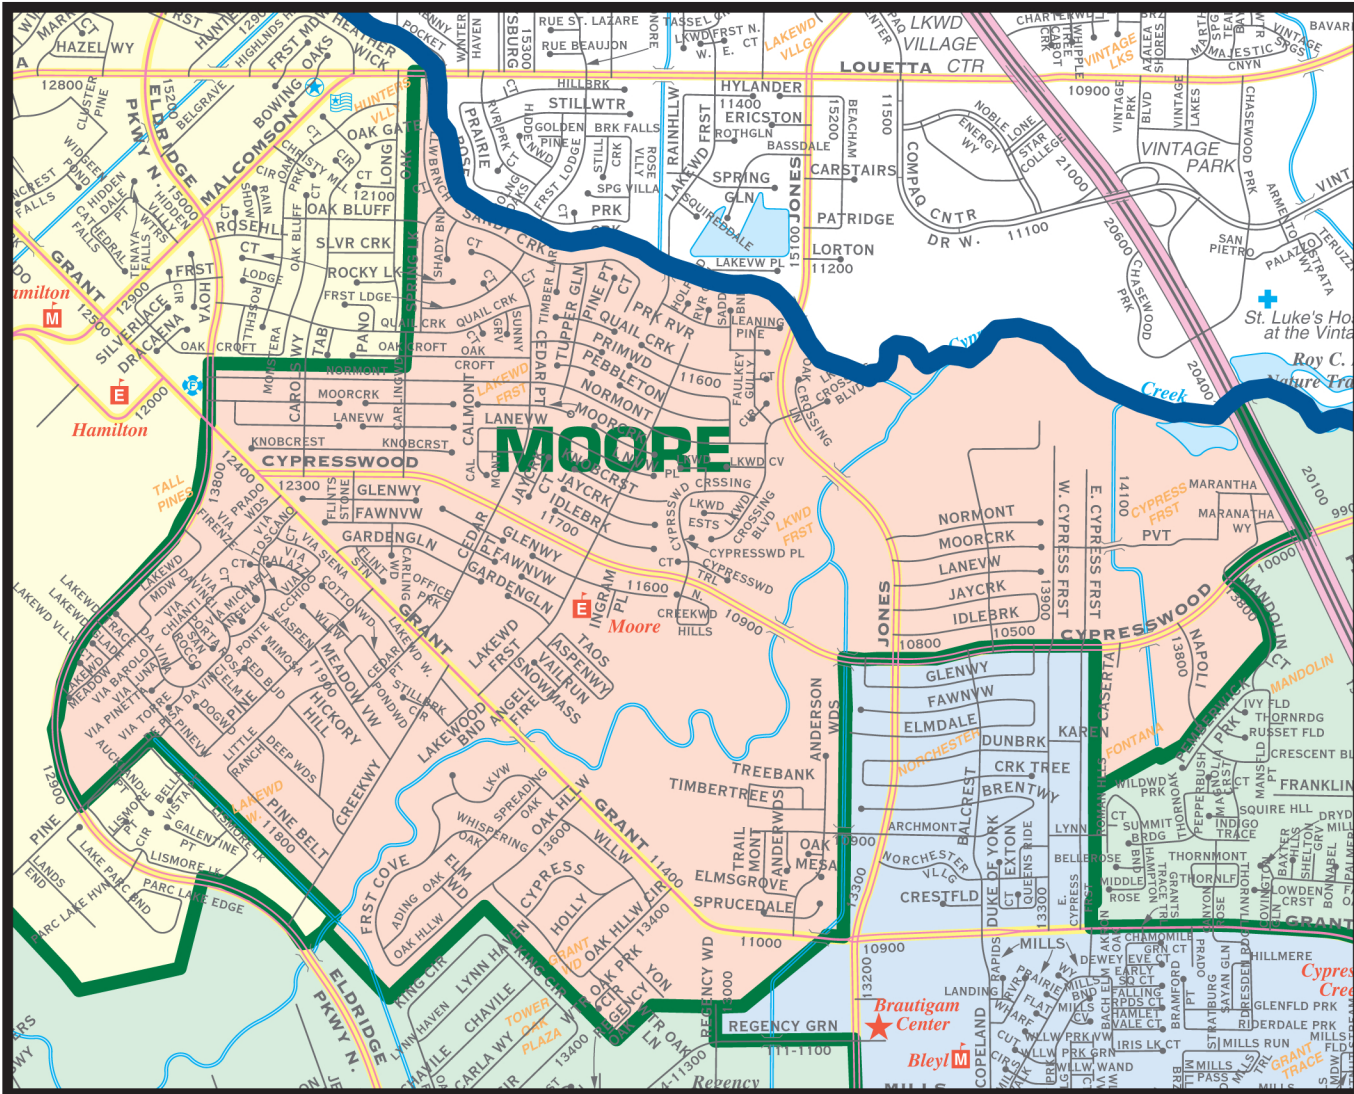

# MOORE ELEMENTARY

**13734 LAKEWOOD FOREST DR, HOUSTON, TX 77070**  
**281-370-4040**