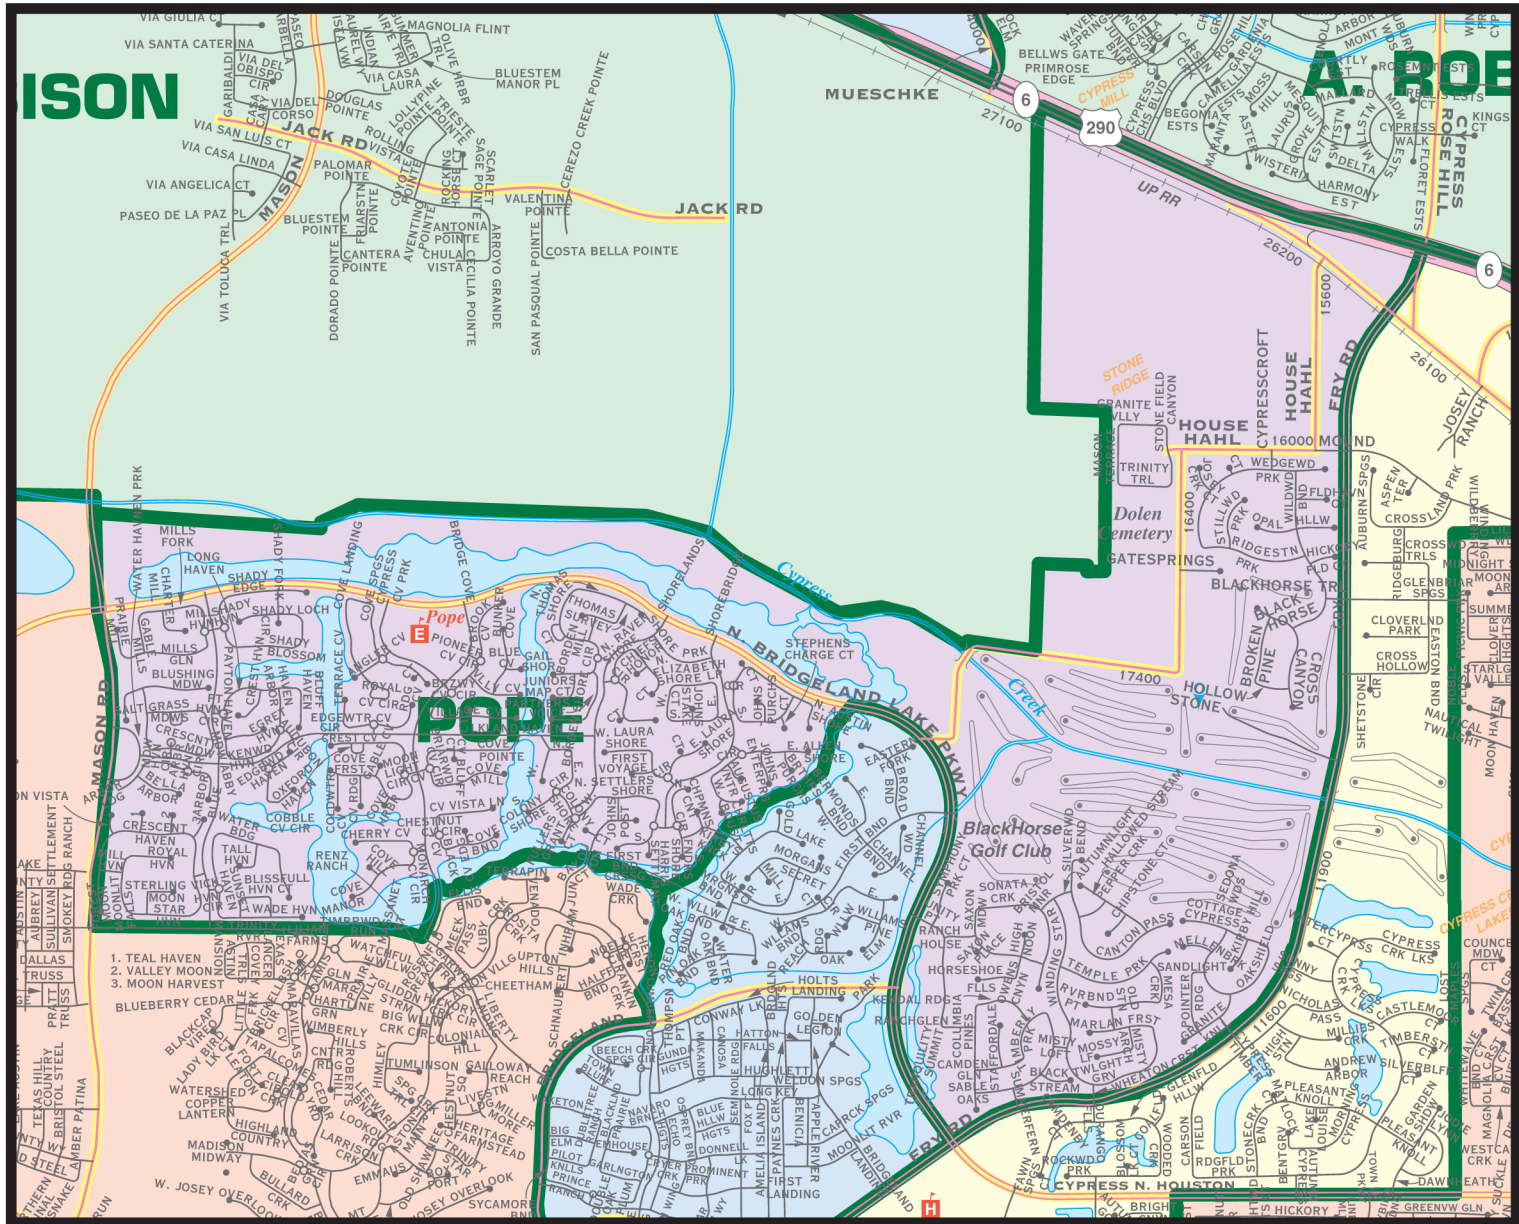

POPE ELEMENTARY

19019 NORTH BRIDGELAND LAKE PKWY, CYPRESS, TX 77433
281-373-2340