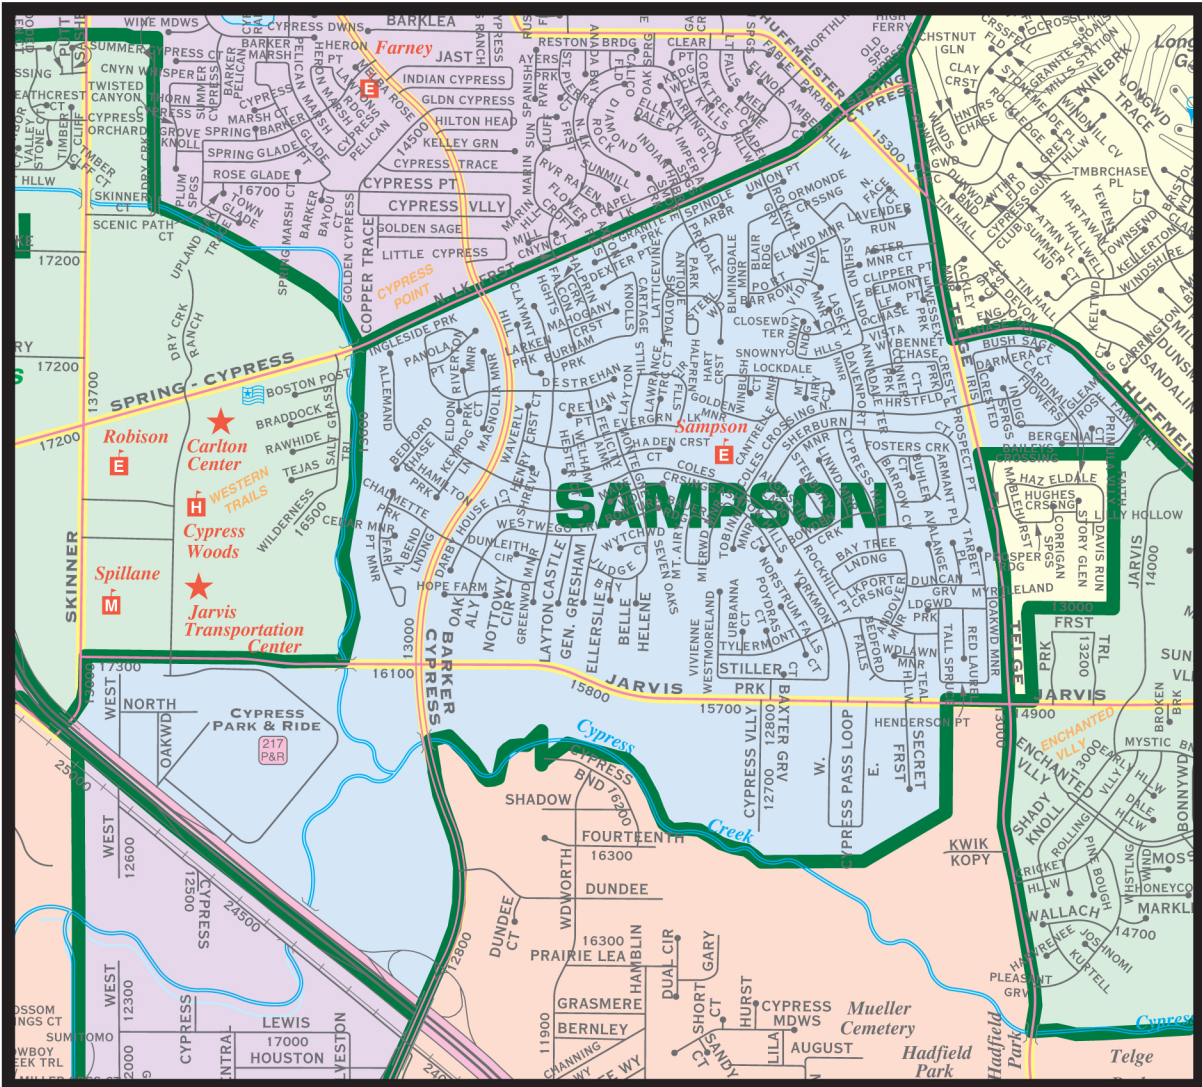

SAMPSON ELEMENTARY

16002 COLES CROSSING DR, CYPRESS, TX 77429
281-213-1600