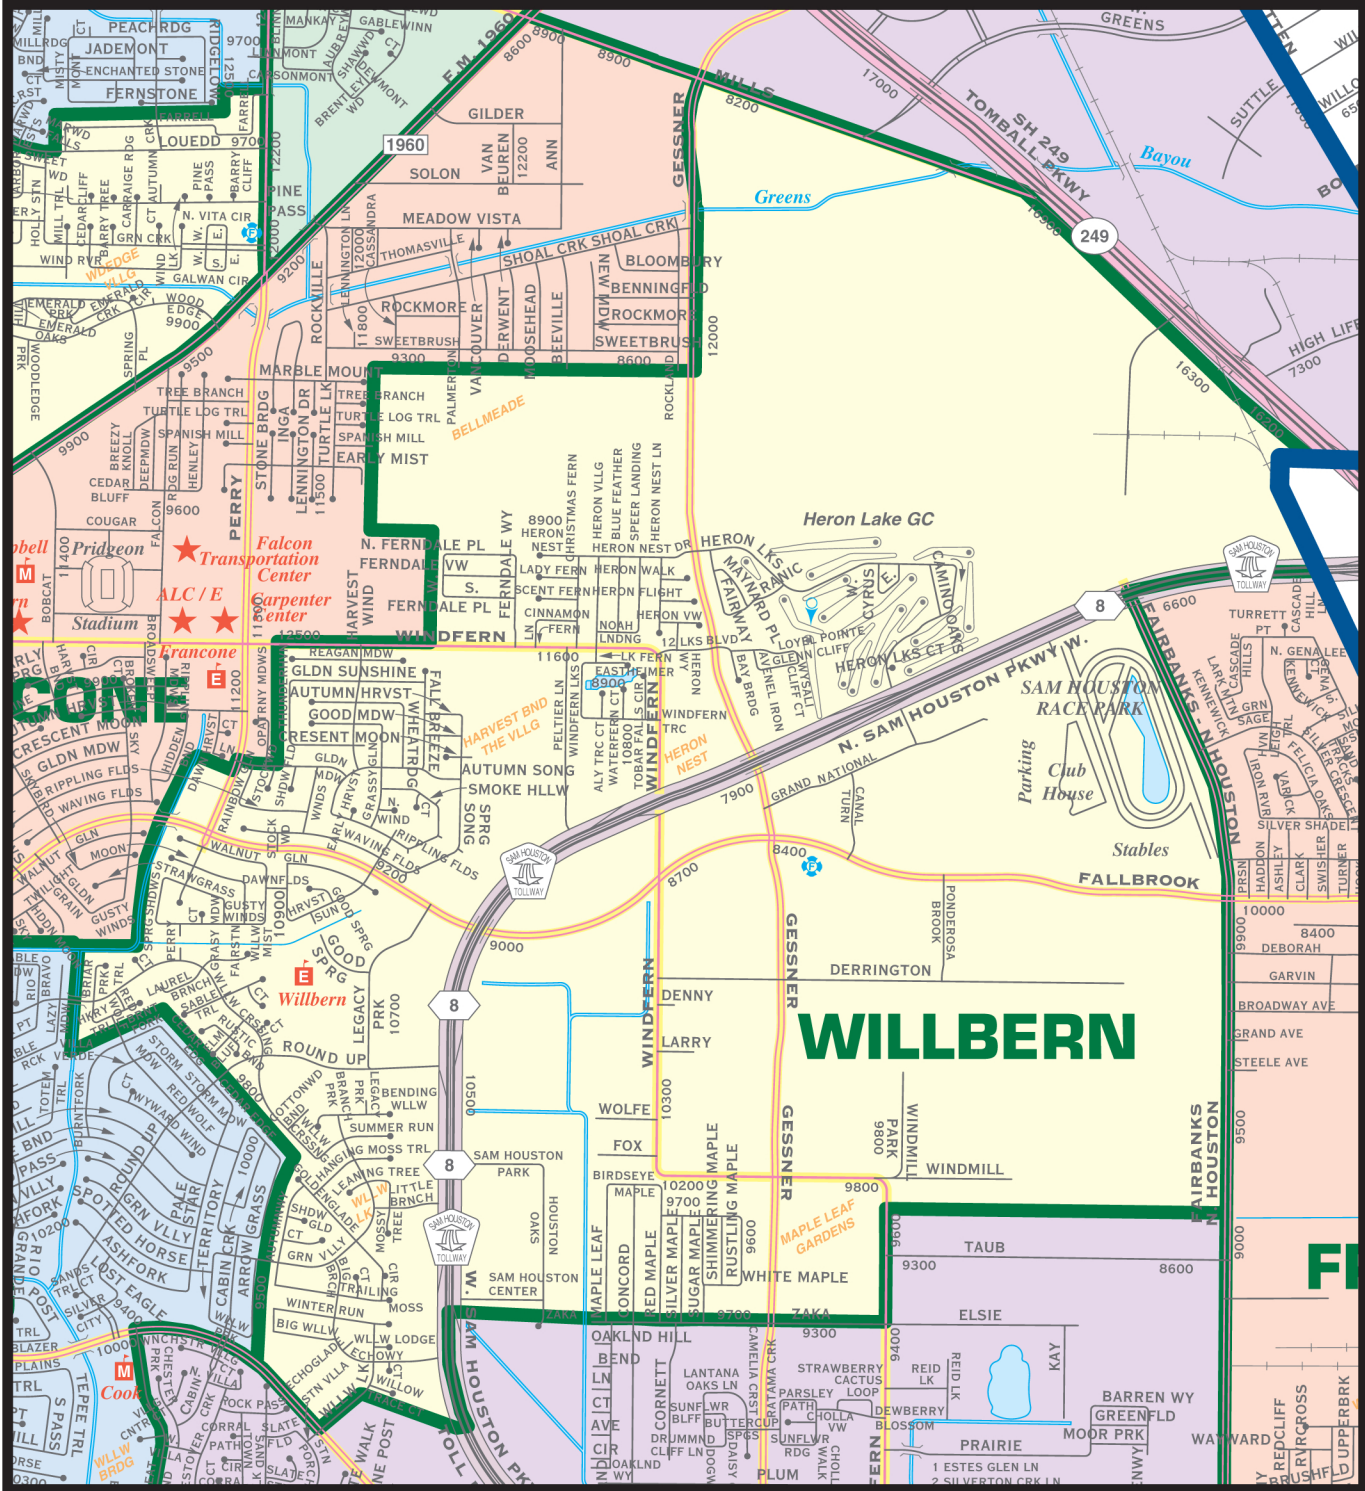

WILLBERN ELEMENTARY

10811 GOODSPRING DR, HOUSTON, TX 77064
281-897-3820