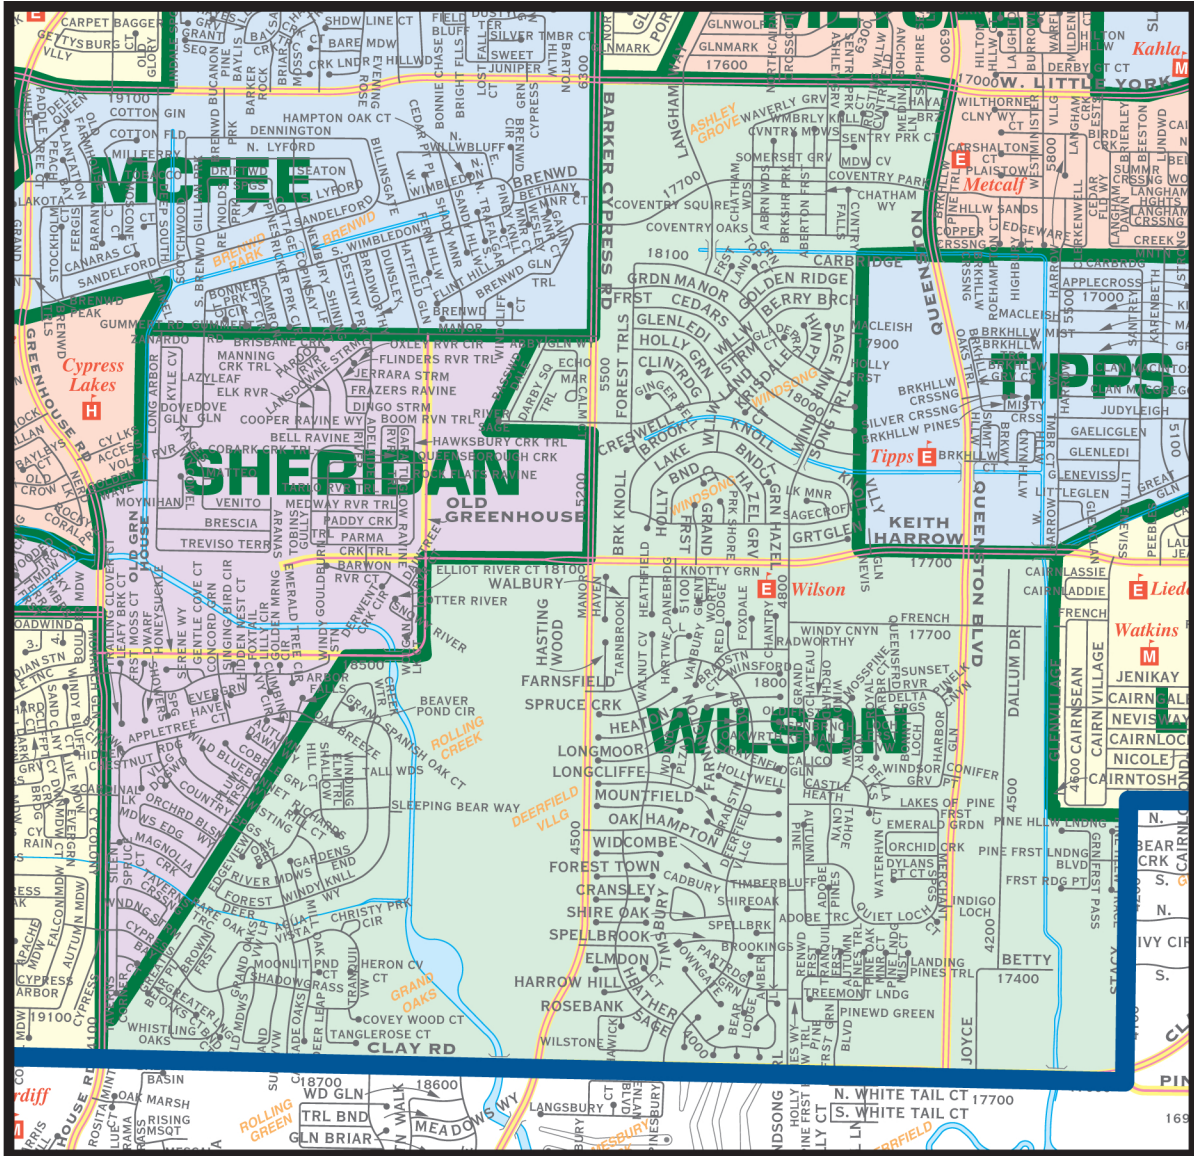

WILSON ELEMENTARY

18015 KIETH HARROW BLVD, HOUSTON, TX 77084

281-463-5941