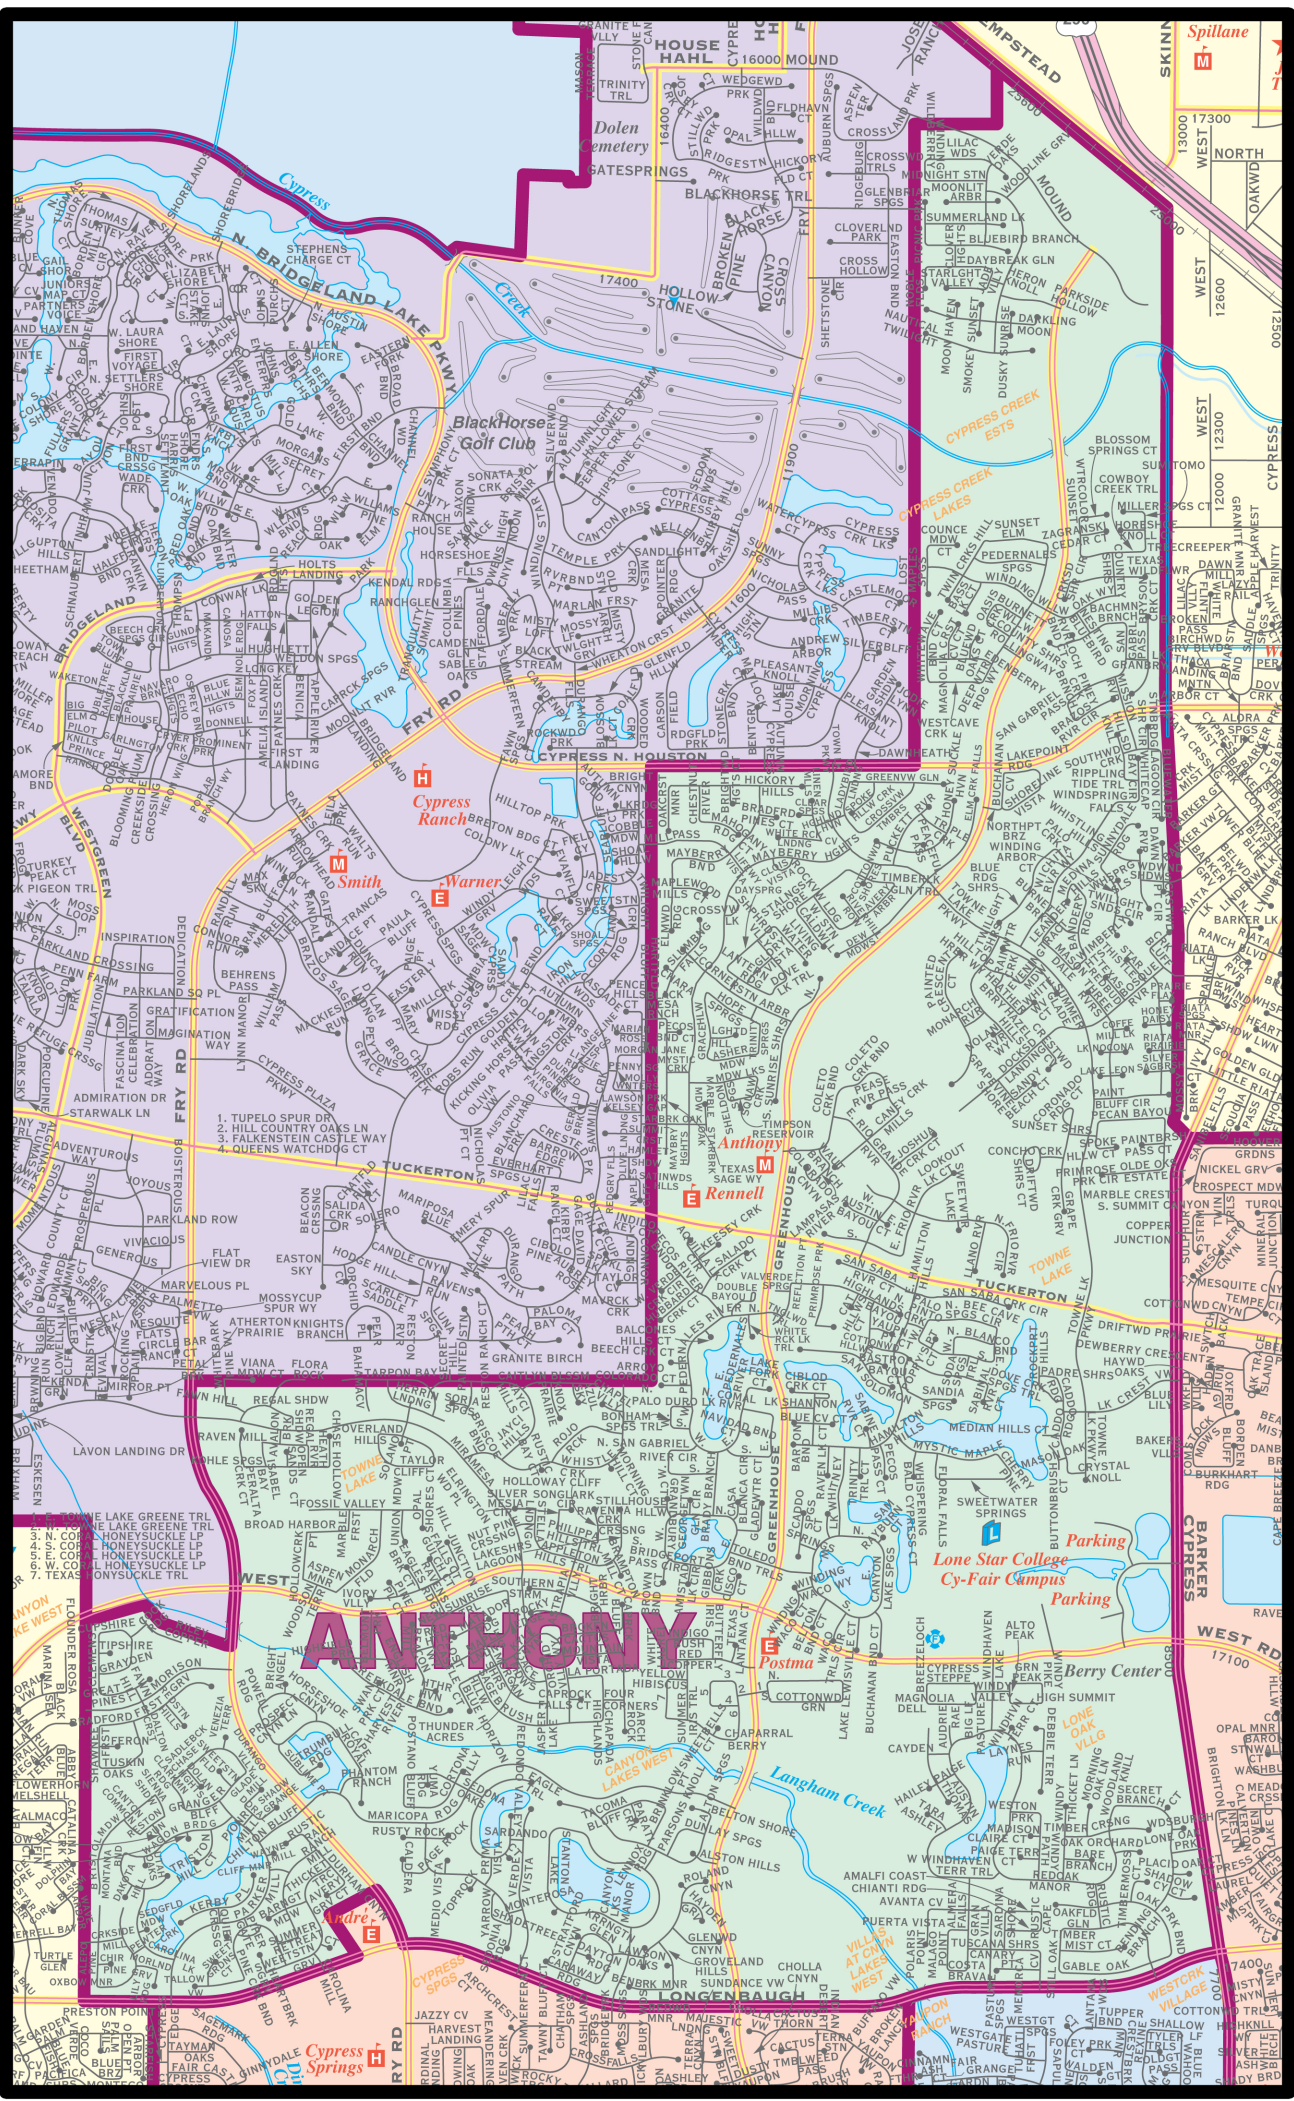

ANTHONY MIDDLE SCHOOL

10215 GREENHOUSE RD. CYPRESS, TX 77433
281-373-5660