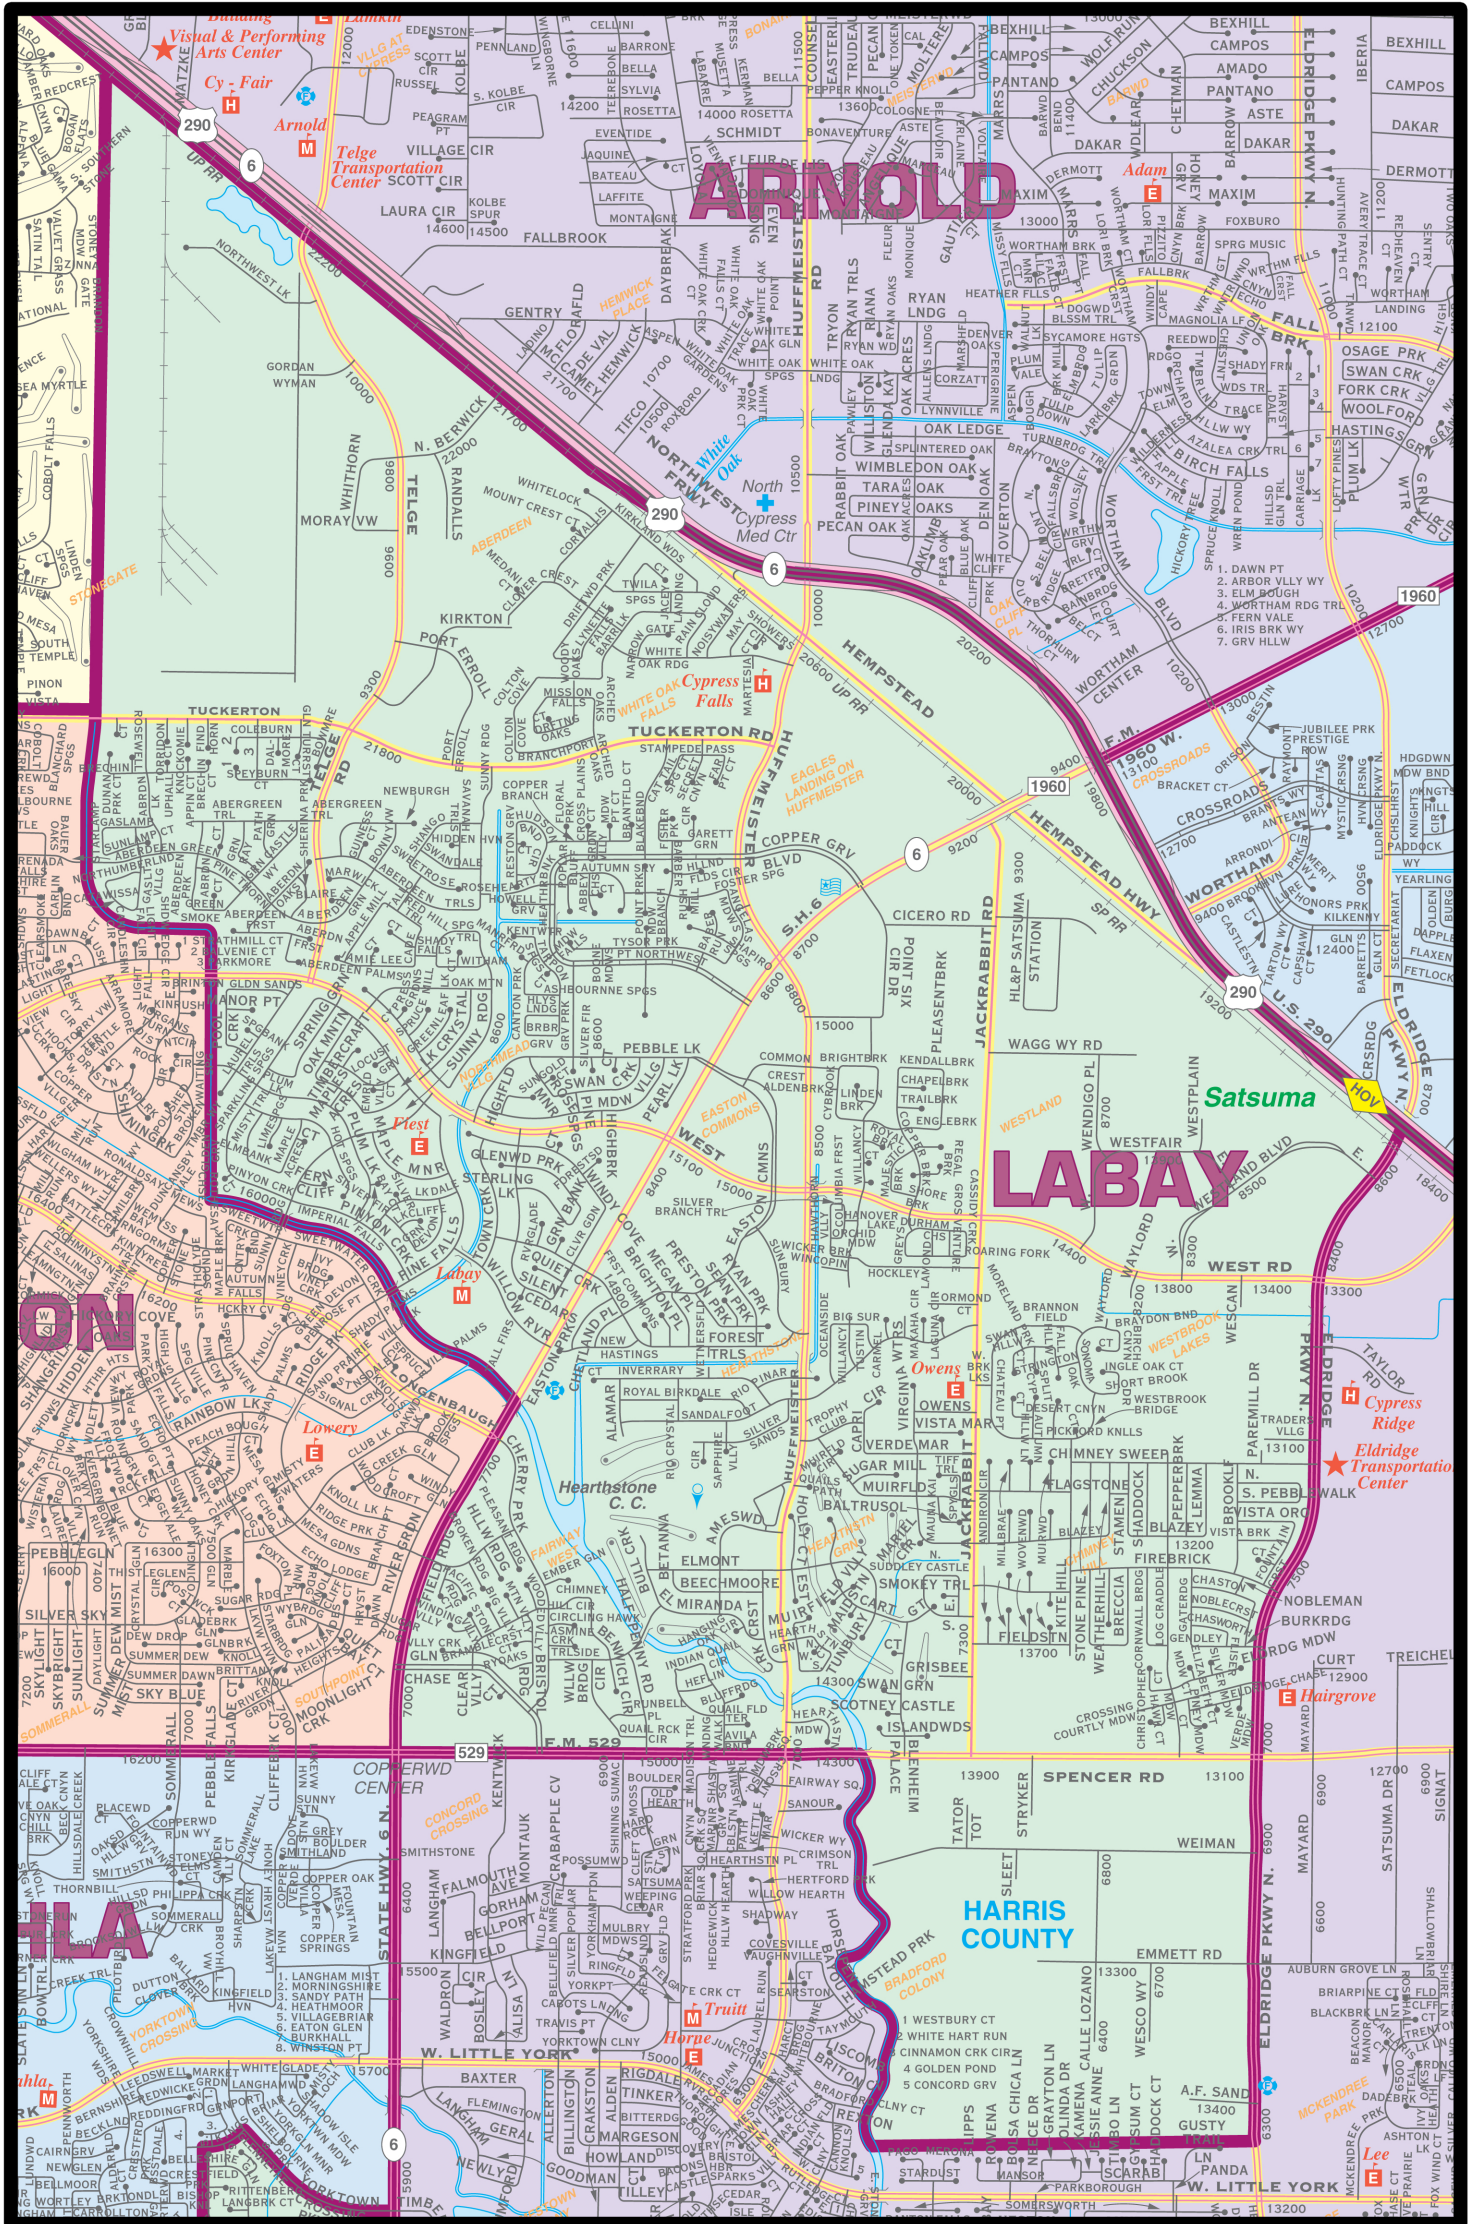

# LABAY MIDDLE SCHOOL

**15435 WILLOW RIVER DR, HOUSTON, TX 77095**

**281-463-5800**