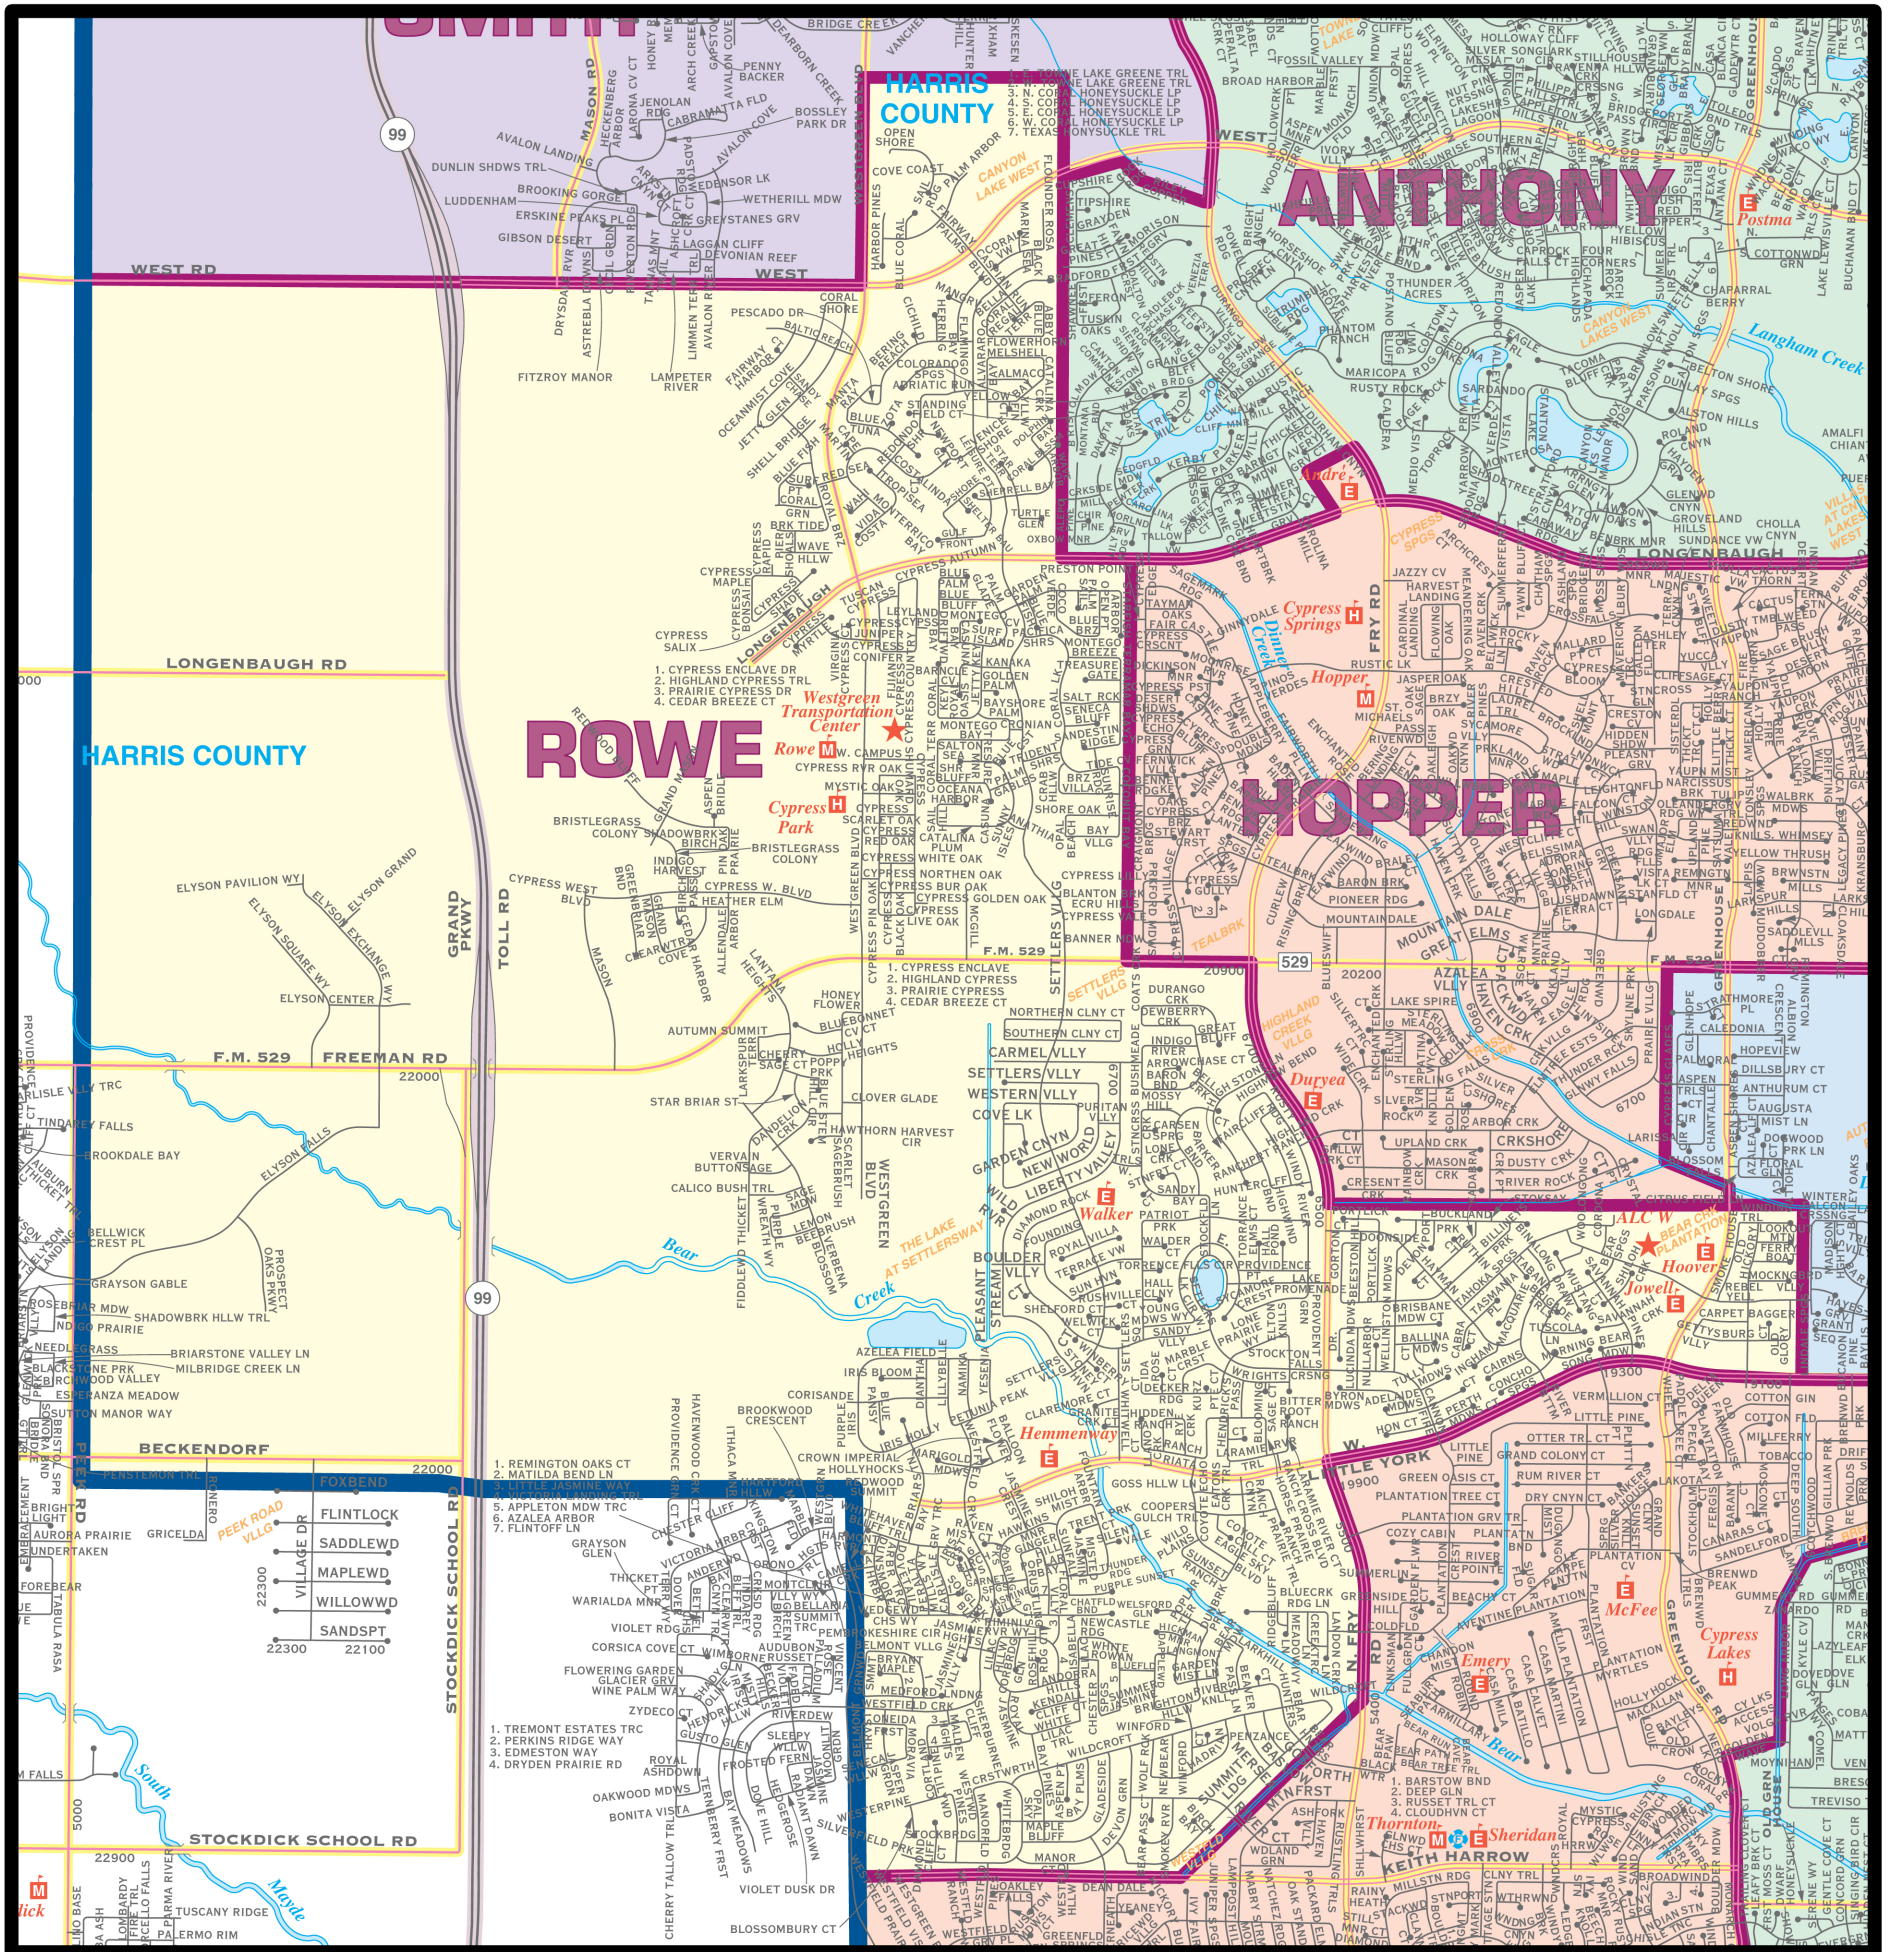

# ROWE MIDDLE SCHOOL

**7611 WESTGREEN BLVD, CYPRESS, TX 77433**  
**346-227-6220**