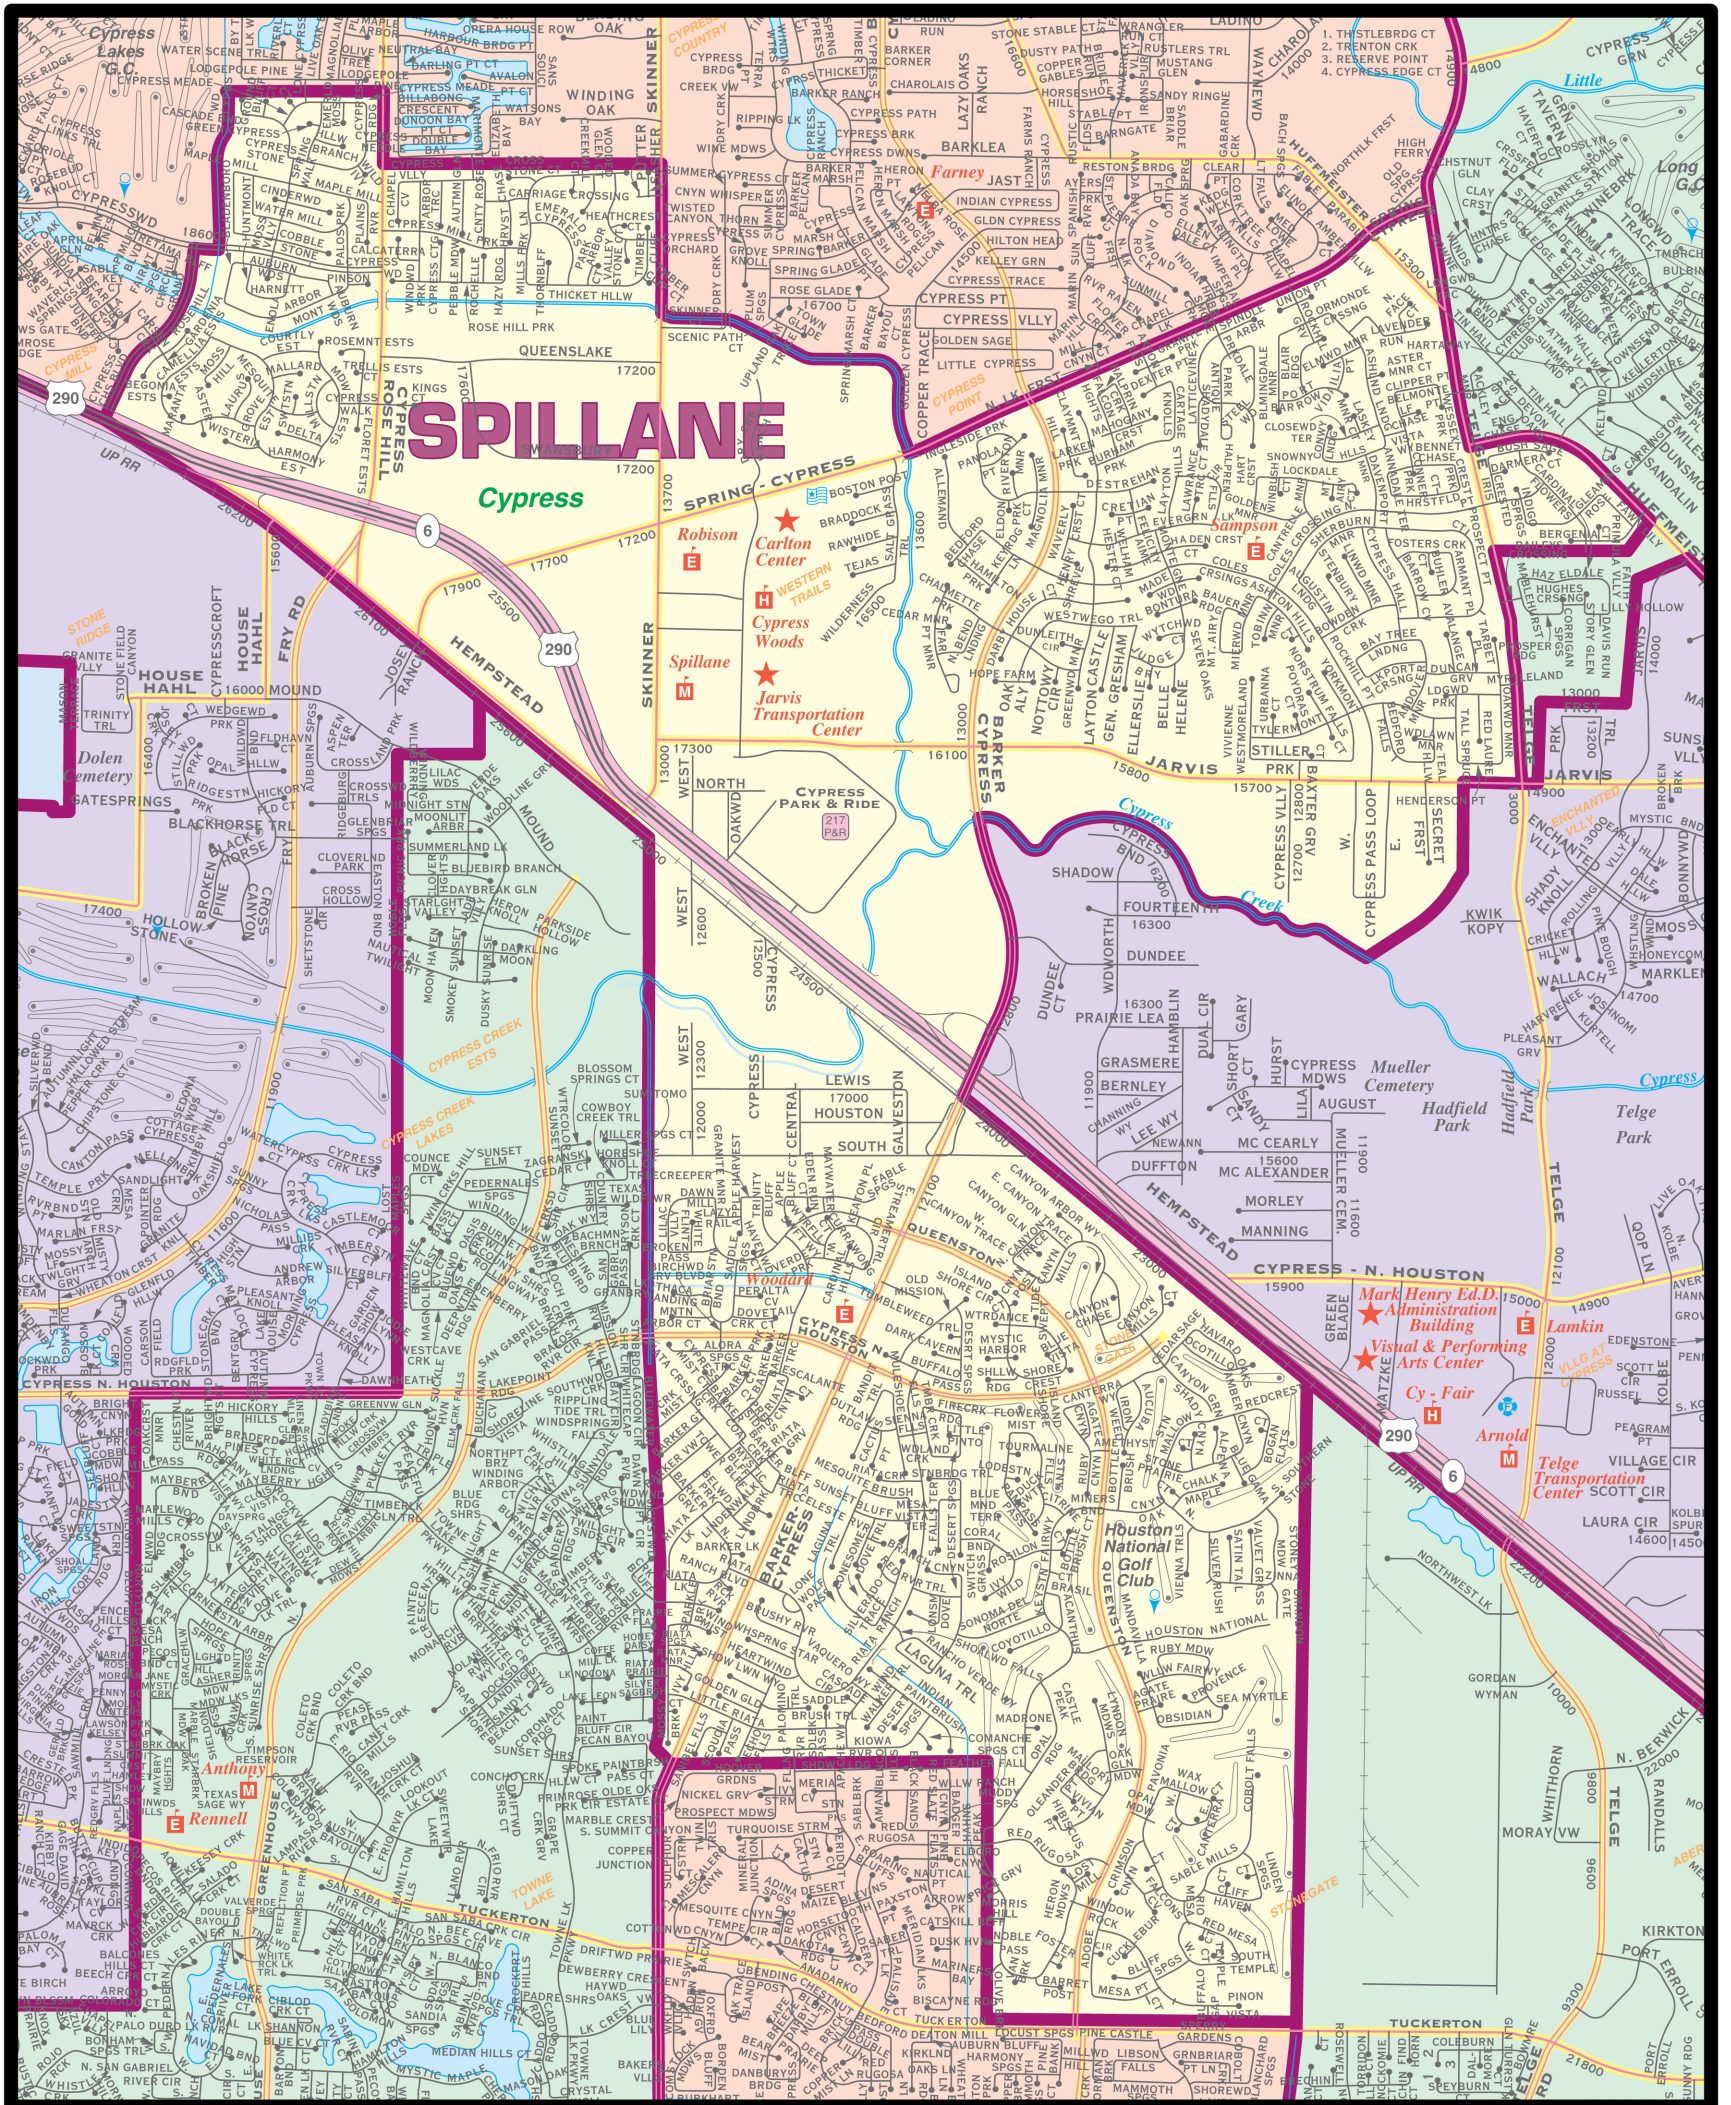

SPILLANE MIDDLE SCHOOL

13403 WOODS SPILLANE BLVD. CYPRESS, TX 77429

281-213-1645