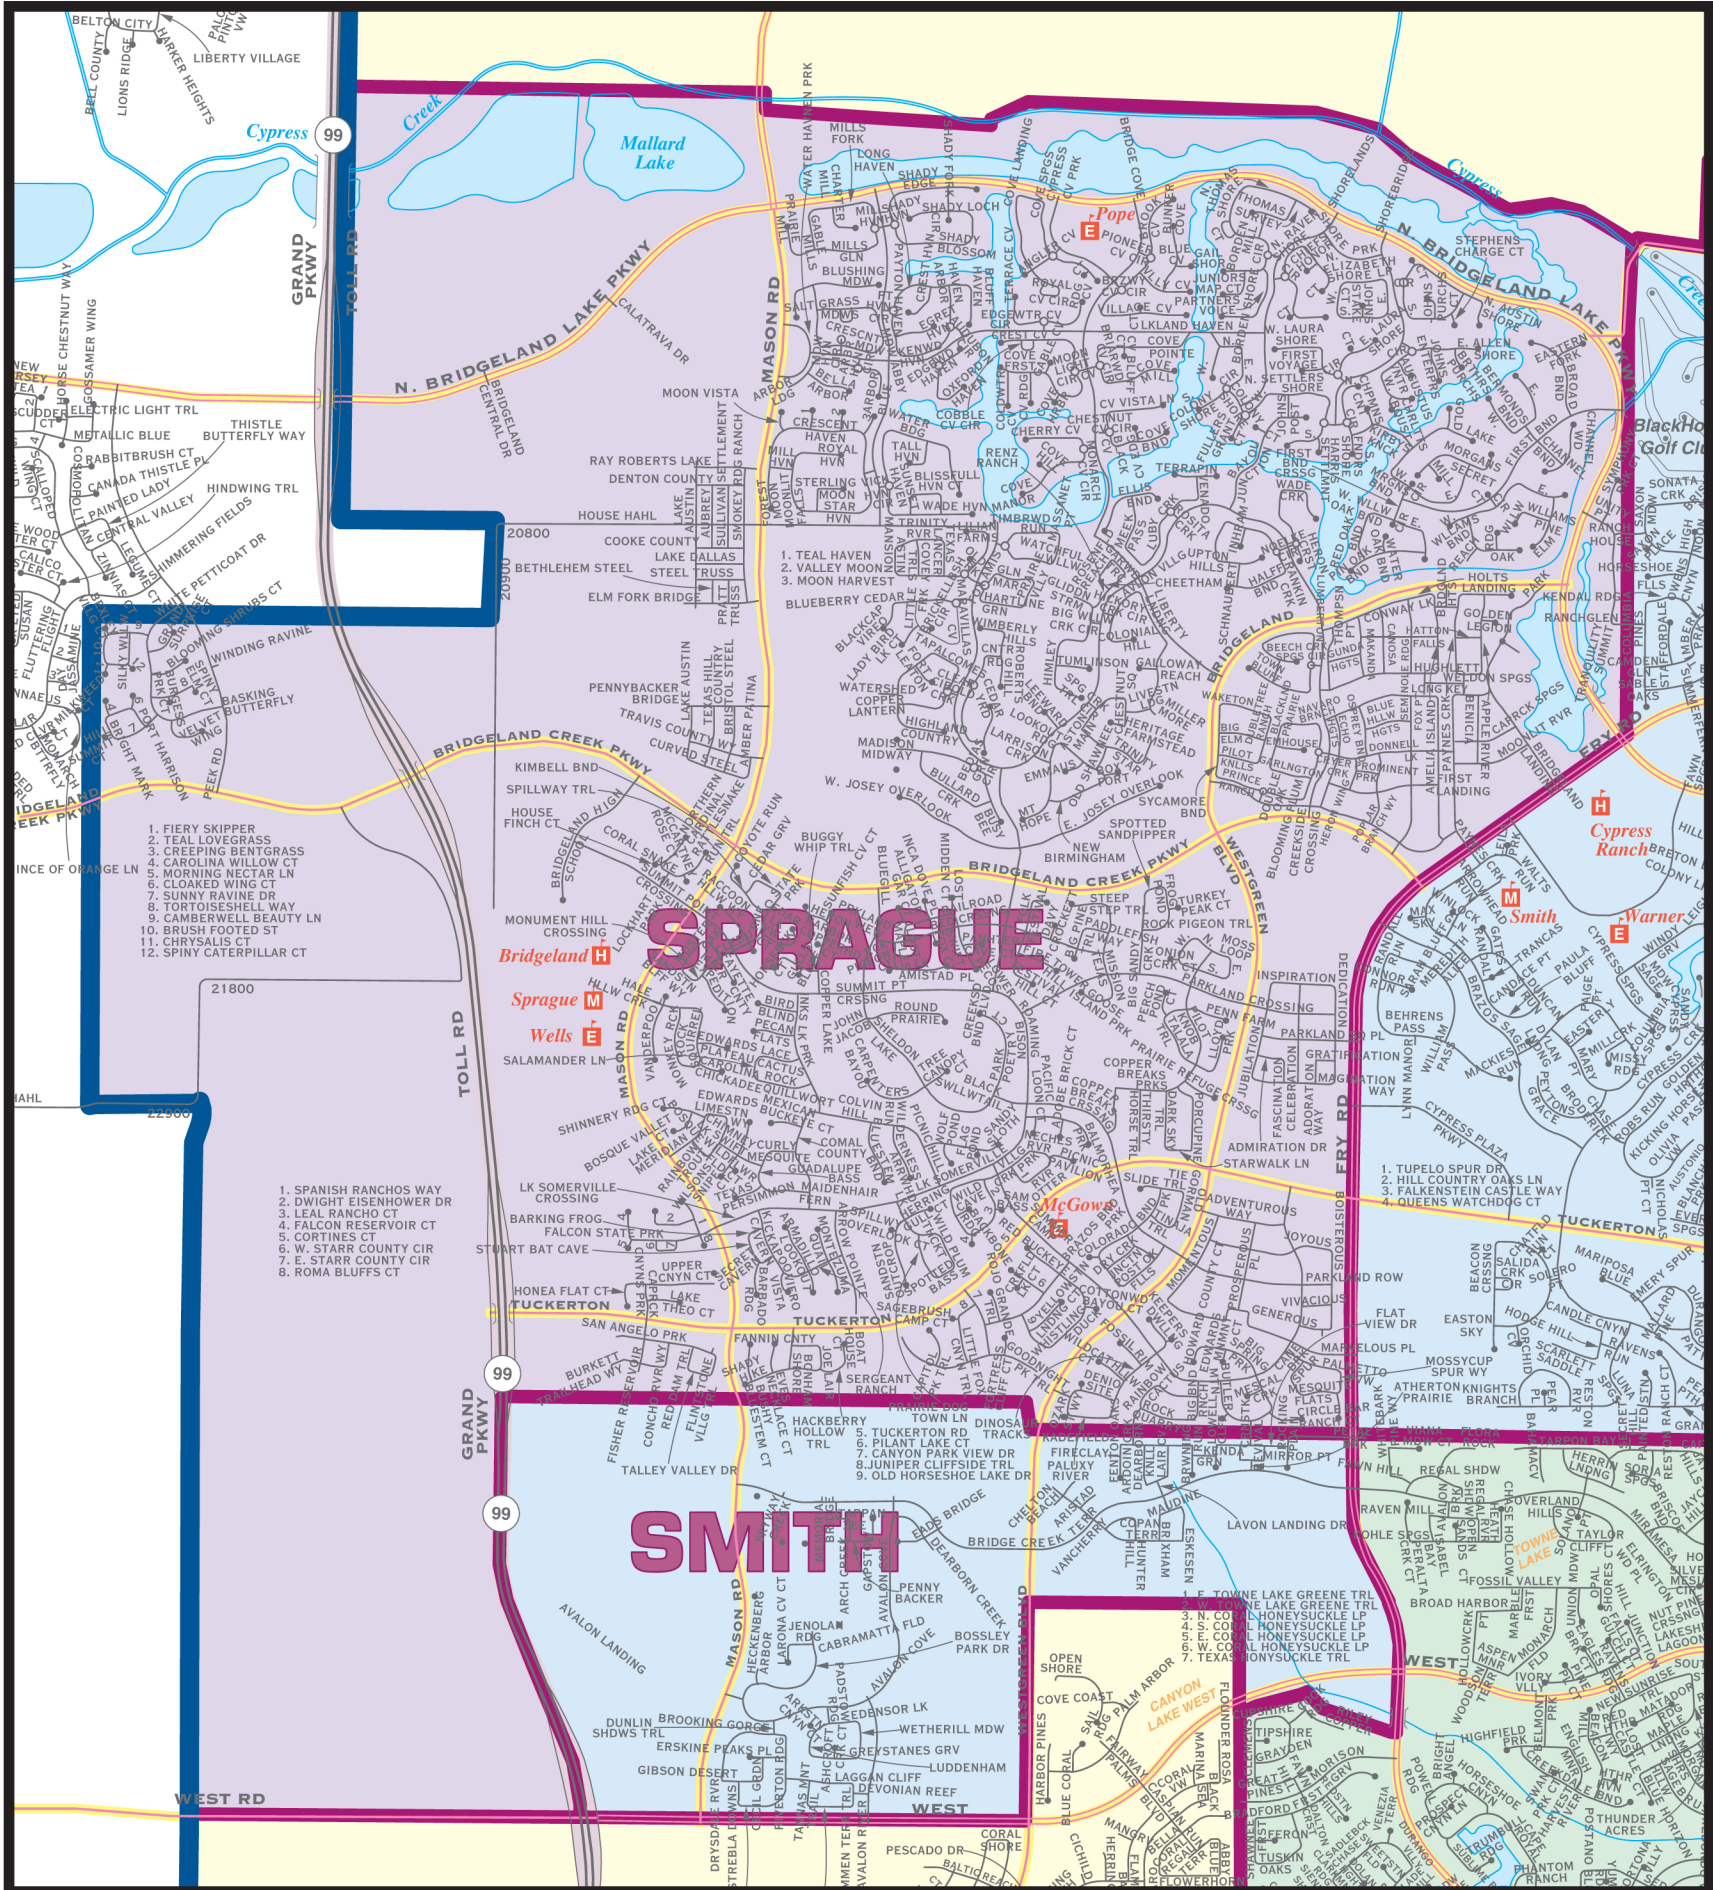

SPRAGUE MIDDLE SCHOOL

10611 MASON RD, CYPRESS, TX 77433
281-349-7470