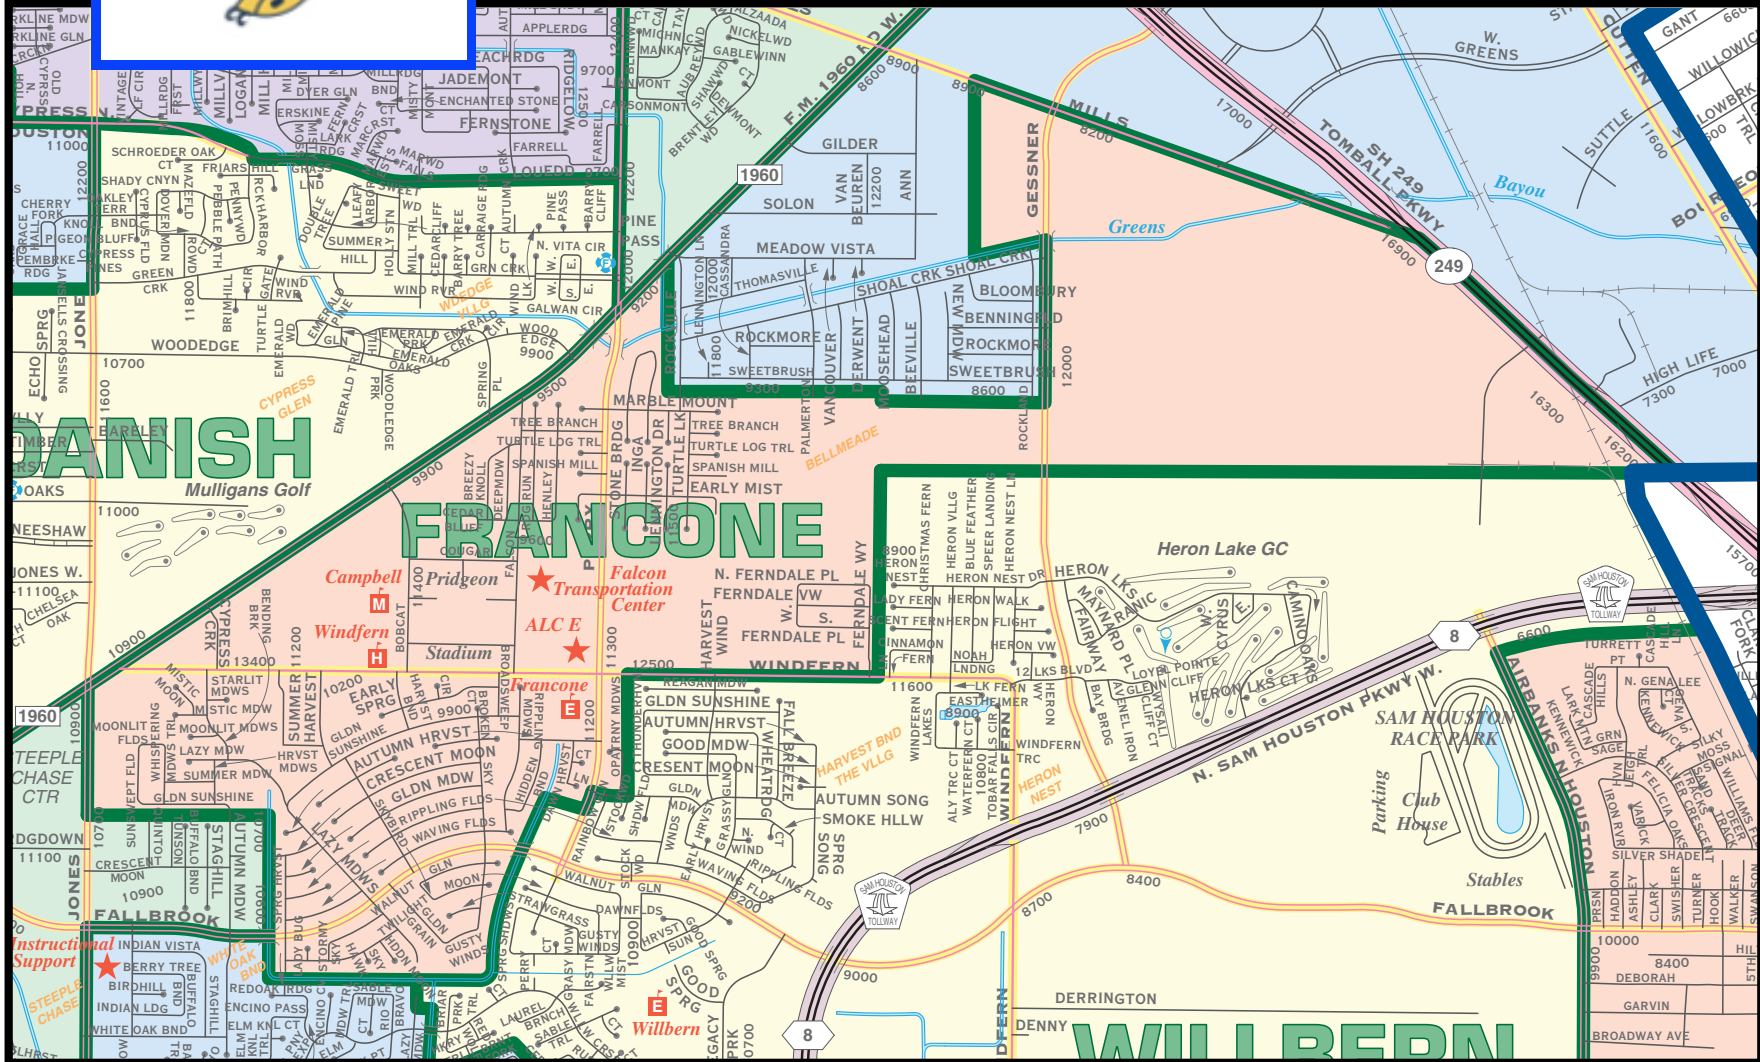

FRANCONE ELEMENTARY

© KEY MAPS, INC. 2017 - Permit #494

11250 PERRY ROAD - HOUSTON, TEXAS 77064
281-897-4512