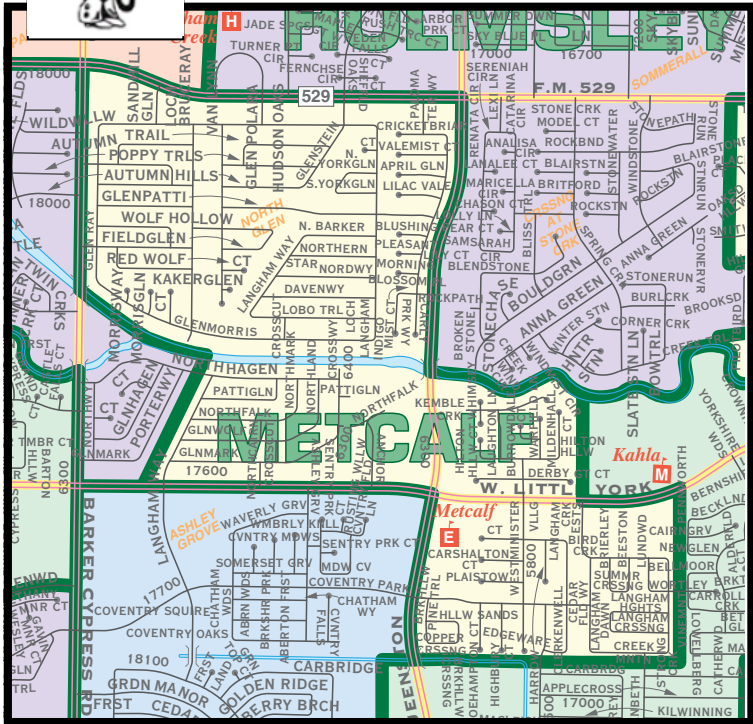

METCALF ELEMENTARY

© KEY MAPS, INC. 2017 - Permit #494

6100 QUEENSTON - HOUSTON, TEXAS 77084
281-856-1152