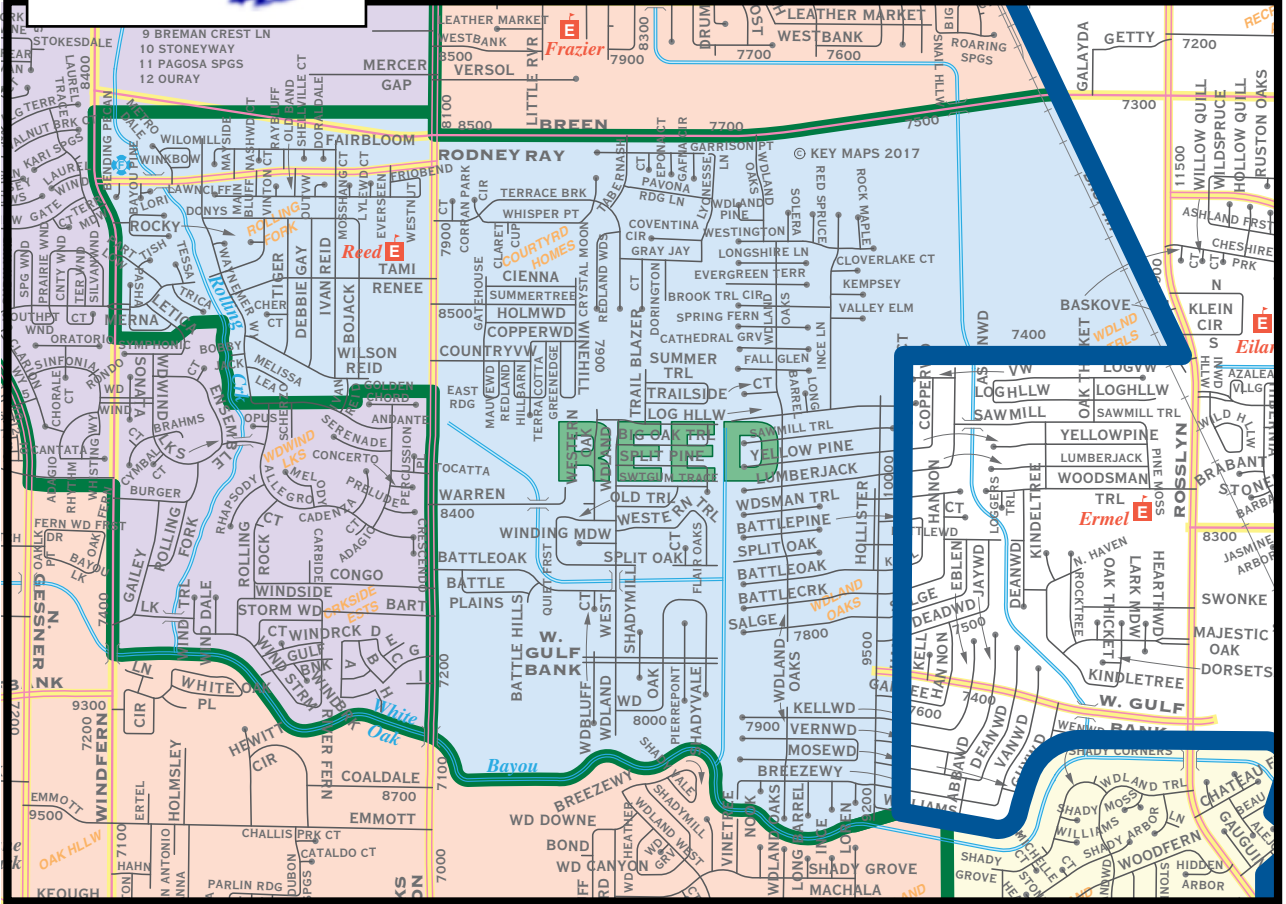

REED ELEMENTARY

© KEY MAPS, INC. 2017 - Permit #494

8700 TAMI RENEE - HOUSTON, TEXAS 77040
713-896-5035