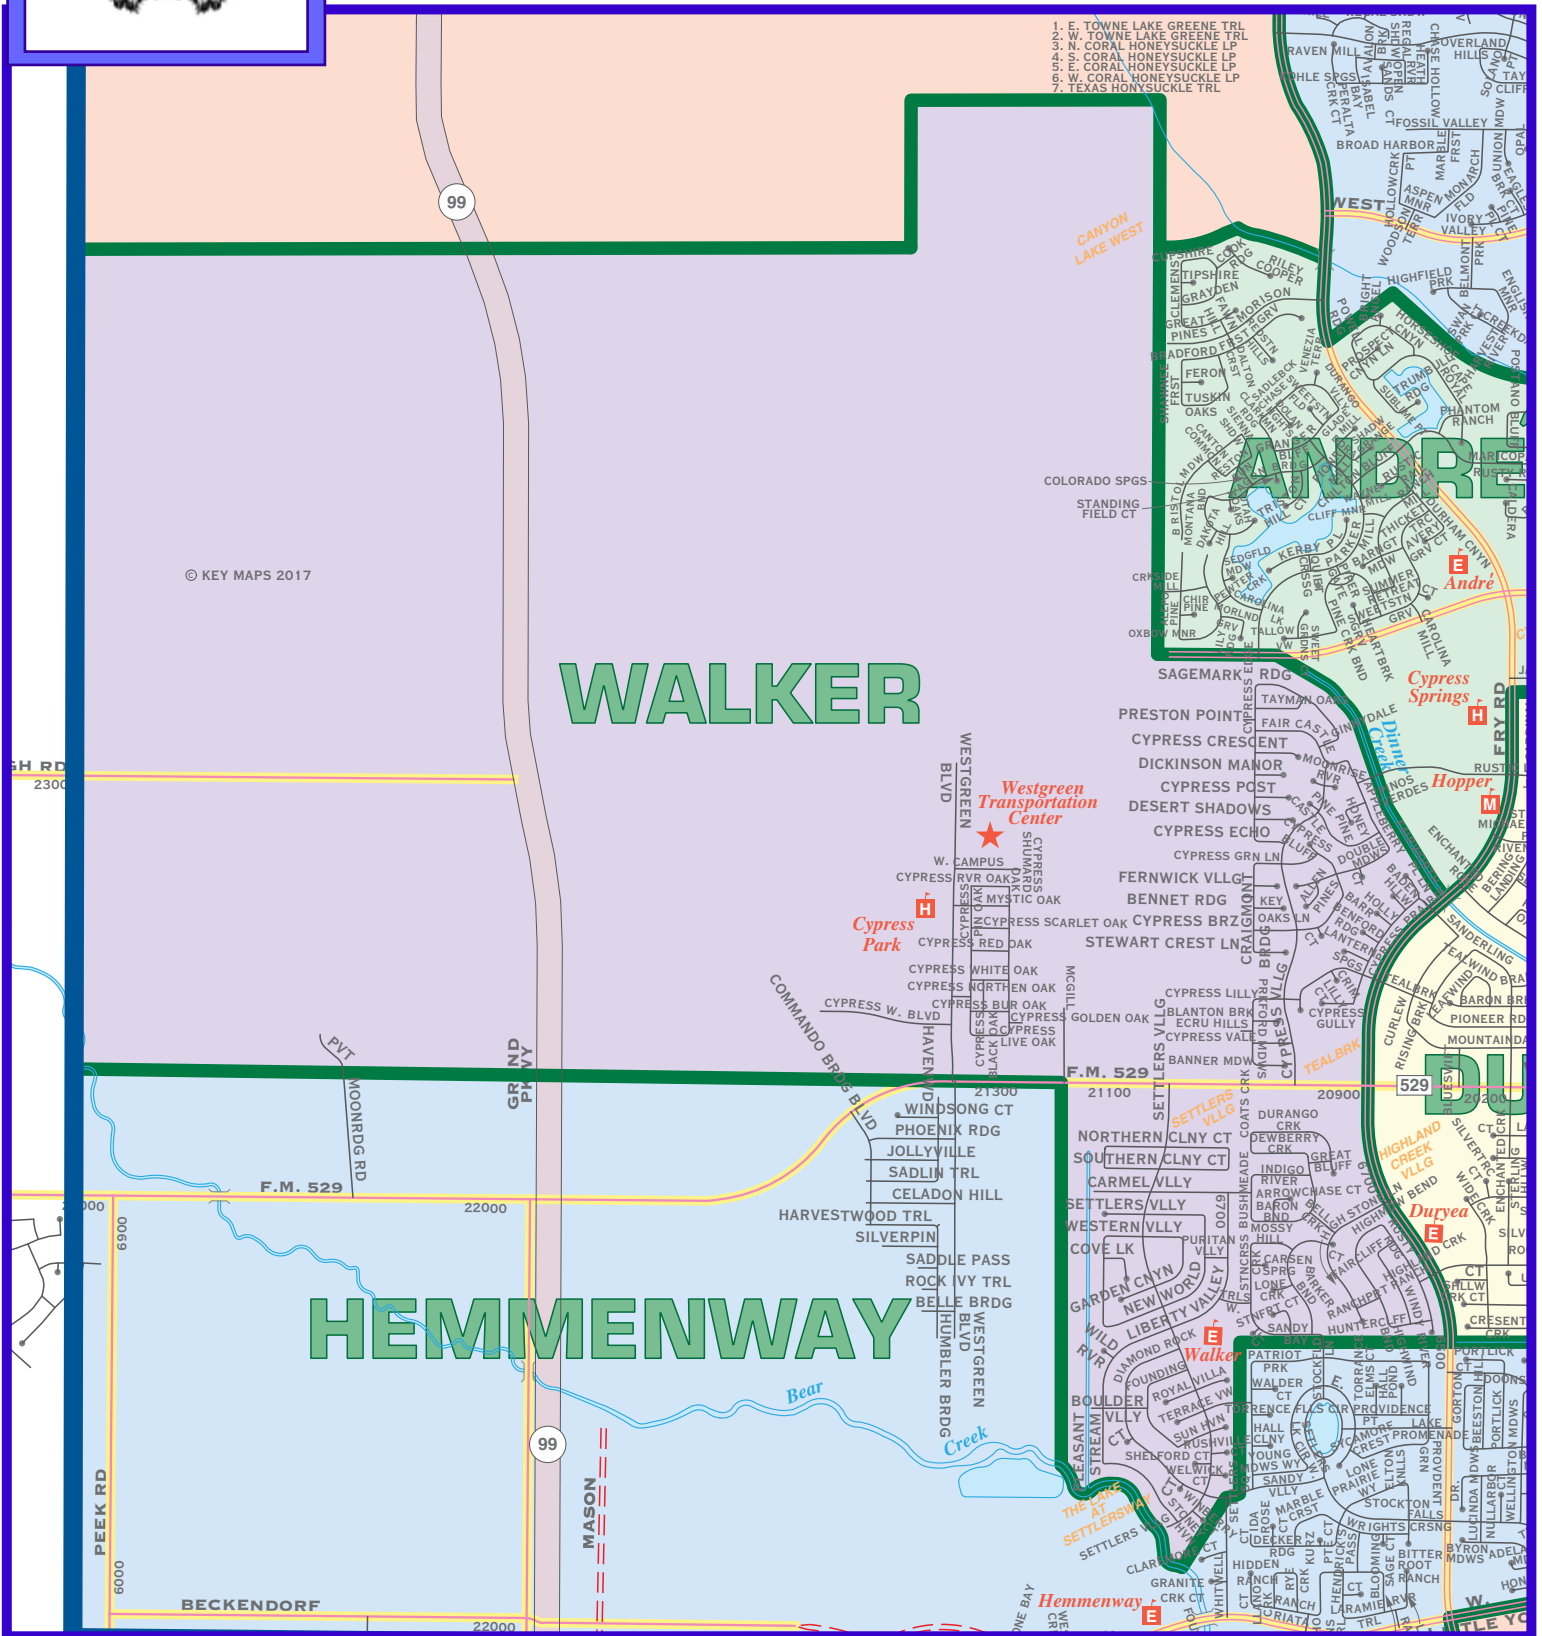

WALKER ELEMENTARY

6424 SETTLERS VILLAGE - KATY, TEXAS 77449
281-345-3200