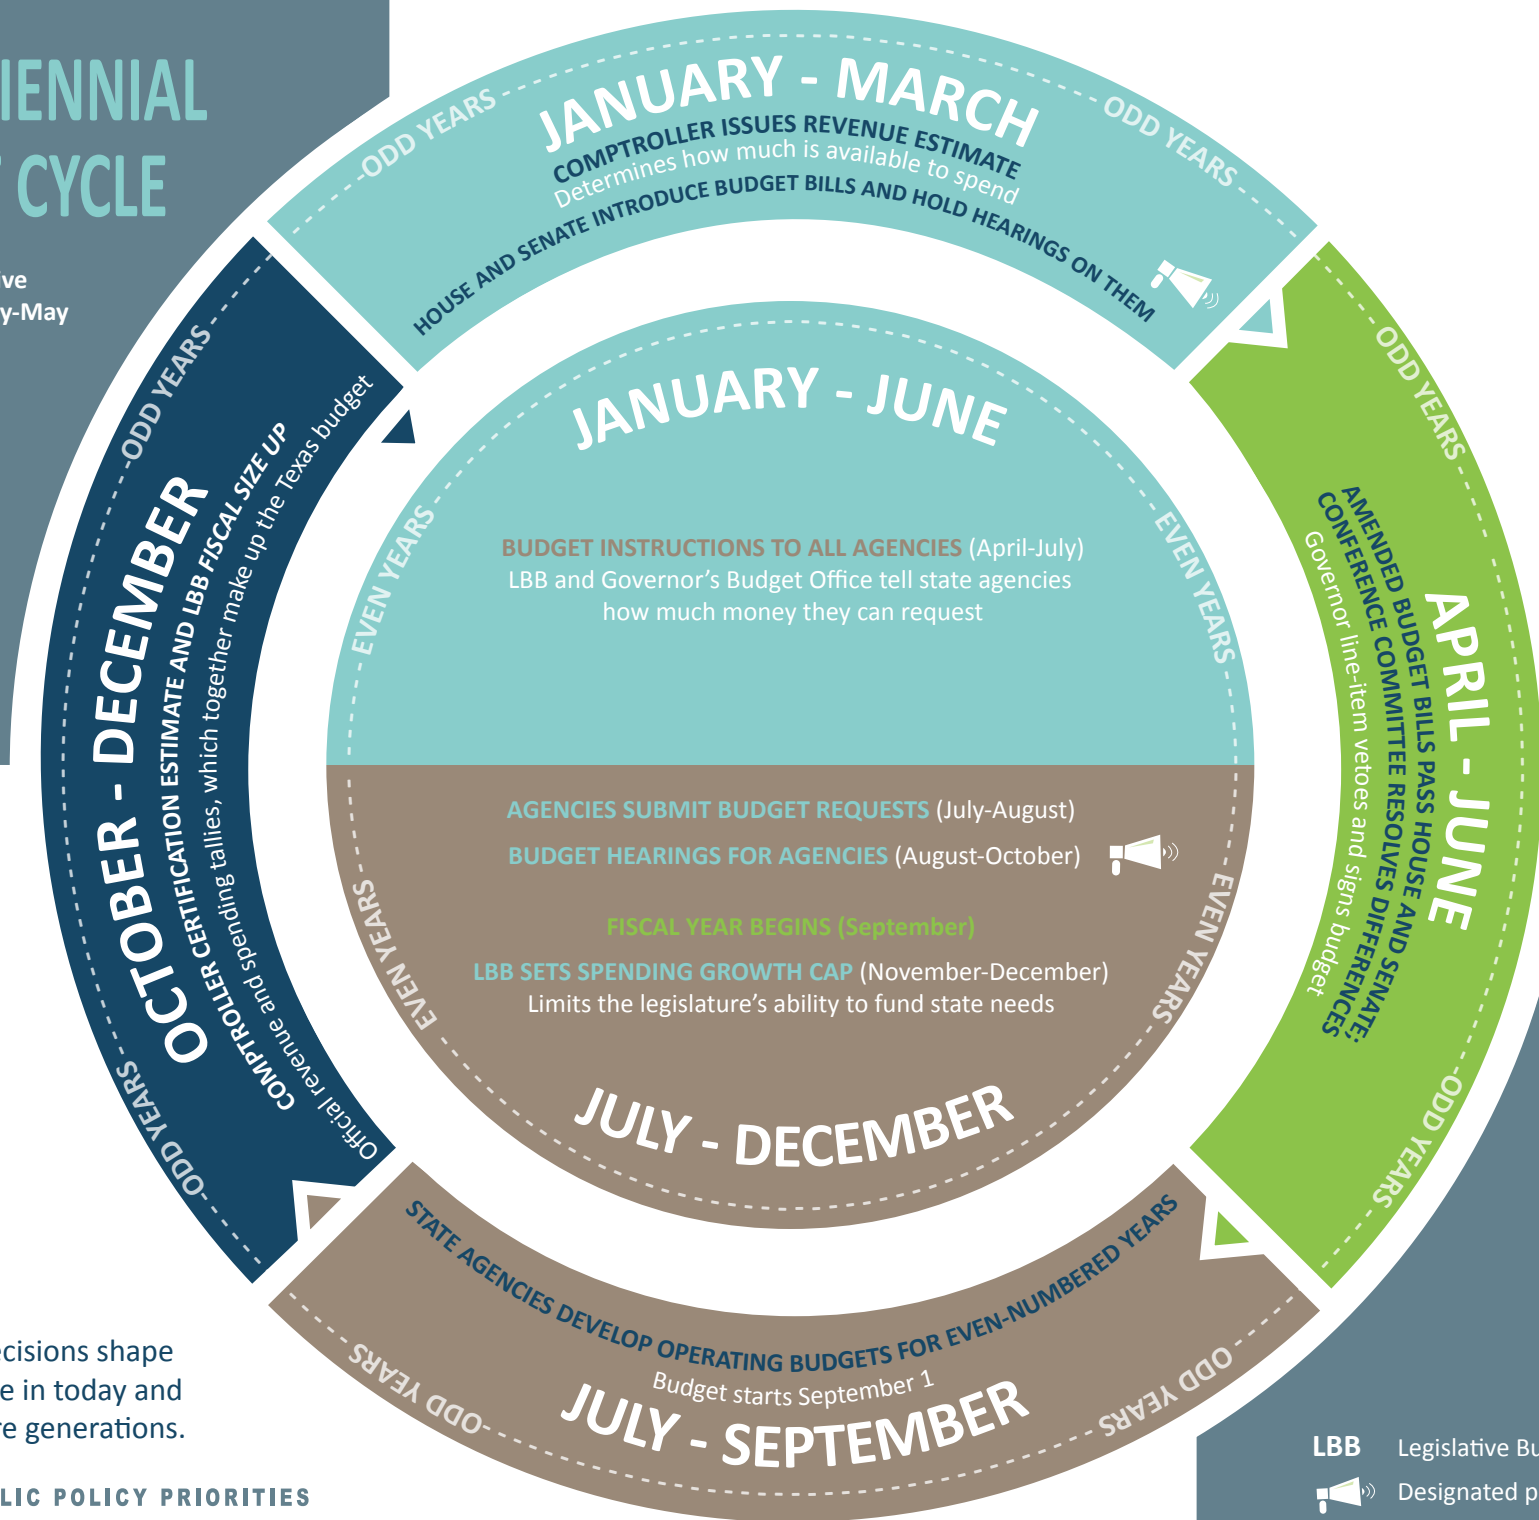

# TEXAS BIENNIAL BUDGET CYCLE

The regular legislative session runs January-May of odd years.

## Get Involved!

State budget decisions shape the Texas we live in today and pass on to future generations.