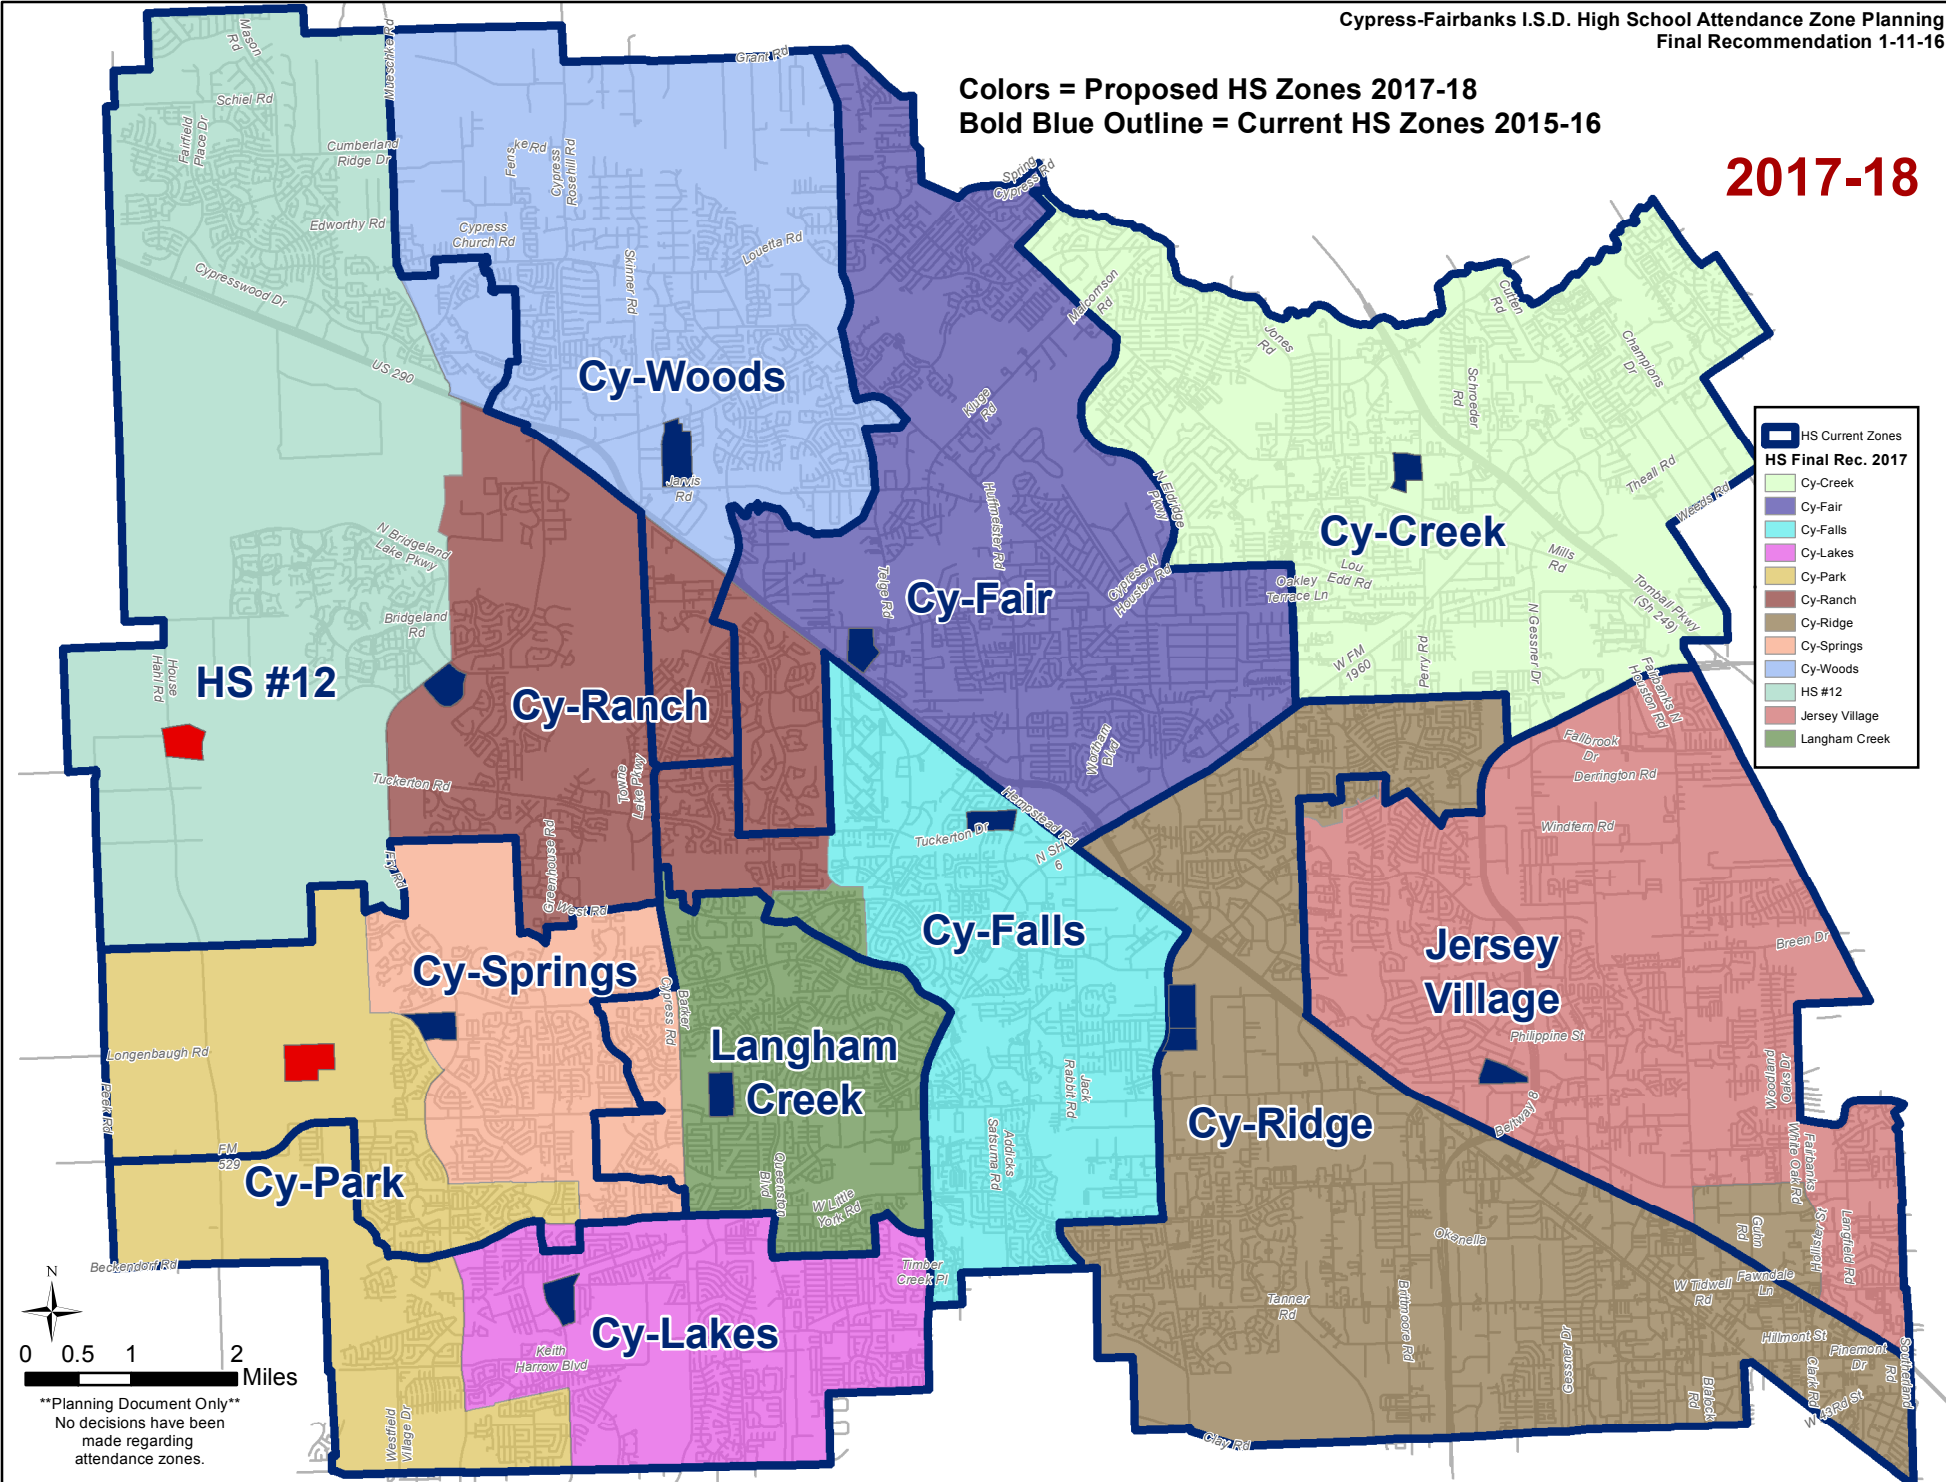

Colors = Proposed HS Zones 2017-18
Bold Blue Outline = Current HS Zones 2015-16

2017-18

HS Current Zones	
	HS Current Zones
HS Final Rec. 2017	
	Cy-Creek
	Cy-Fair
	Cy-Falls
	Cy-Lakes
	Cy-Park
	Cy-Ranch
	Cy-Ridge
	Cy-Springs
	Cy-Woods
	HS #12
	Jersey Village
	Langham Creek

Planning Document Only
No decisions have been made regarding attendance zones.