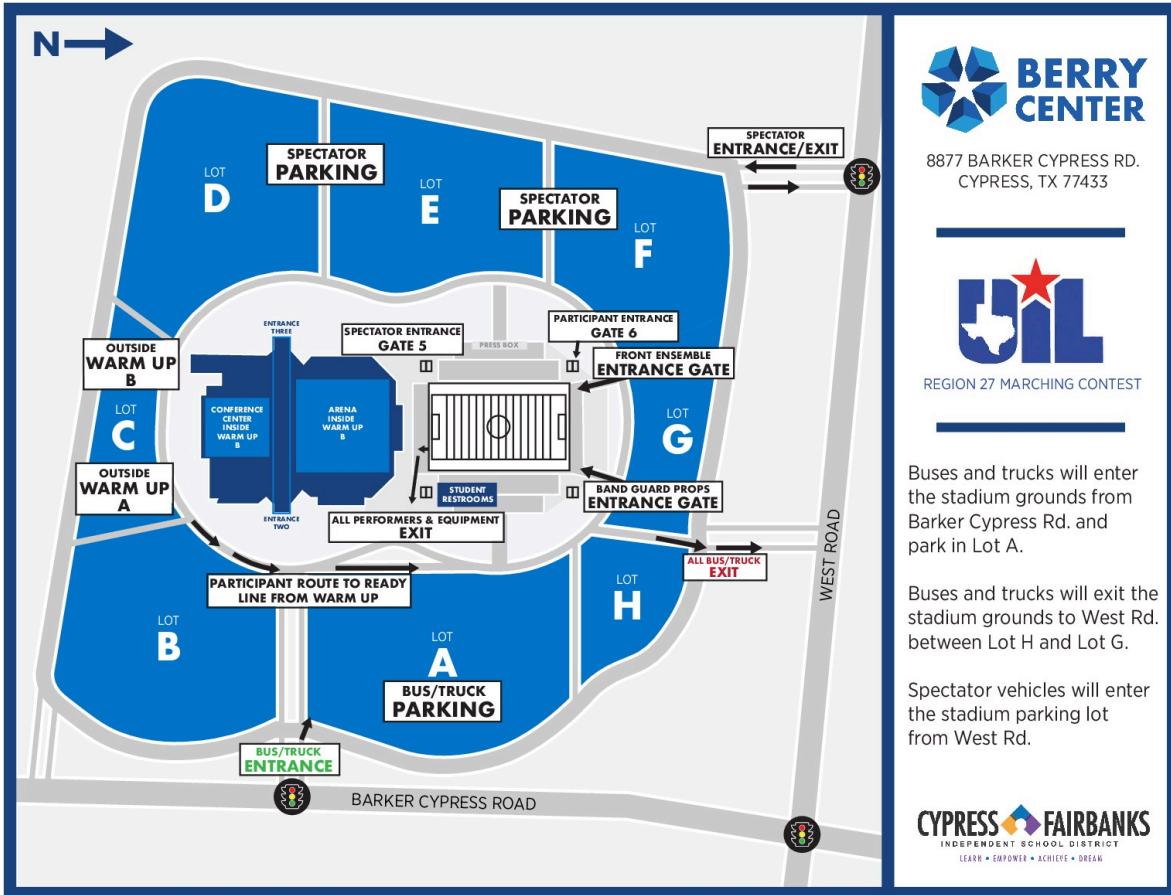

SPECTATOR INFORMATION FOR UIL MARCHING CONTESTS AT BERRY CENTER

The Cypress-Fairbanks ISD Berry Center is located on the corner of West Road and Barker Cypress. The address is 8877 Barker Cypress Road, Cypress, TX 77433. Parents are asked to enter the Berry Center parking lot from the 2nd gate on West Road. **The main entrance on Barker Cypress is for buses/trucks only.**

Spectators should park in lots E or F on the home side & enter the stadium through entrance 5. Handicapped access will be at entrance 5. Spectator Admission will be \$5.00 for the Region 27 Marching Contest. Cash and credit cards will be accepted. **Patrons will be subject to the CFISD “Clear Bag Policy” when entering the stadium for watching performances. Guest should arrive early enough to go through security screening.** Children 12 and under, Senior Citizens 60 and over, and patrons with the CFISD Super Senior pass will be free.

SCHOOL	CLASS	PERFORMANCE
CYPRESS PARK	6A	9:30
STRATFORD	6A	9:45
CYPRESS RIDGE	6A	10:00
CY-FAIR	6A	10:15
CYPRESS FALLS	6A	10:30
JERSEY VILLAGE	6A	10:45
BRIDGELAND	6A	11:00
NORTHBROOK	6A	11:15
BREAK		11:30
SPRING WOODS	6A	12:30
LANGHAM CREEK	6A	12:45
CYPRESS RANCH	6A	1:00
CYPRESS WOODS	6A	1:15
CYPRESS LAKES	6A	1:30
CYPRESS CREEK	6A	1:45
CYPRESS SPRINGS	6A	2:00
MEMORIAL	6A	2:15

#CFISDsafety *Pidgeon* STADIUM
Made Clear

APPROVED BAGS

TRANSPARENT

No size limitations

NON-TRANSPARENT

Size to not exceed
6" x 9" x 5"