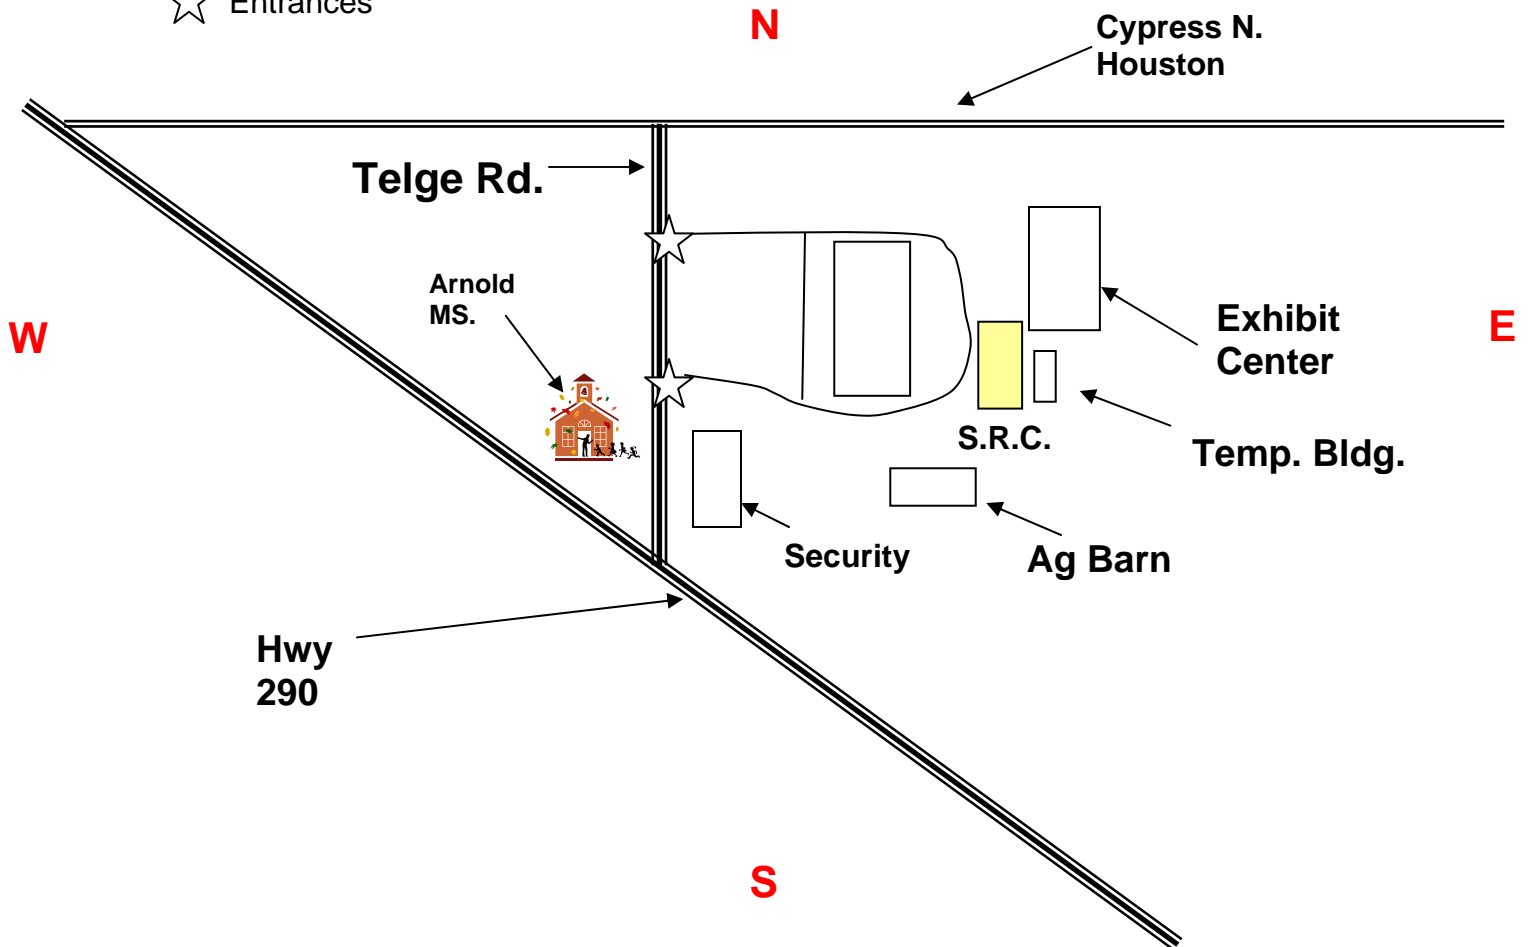

Map to Cy-Fair Science Resource Center (S.R.C.)

*note: not to proportion

☆ Entrances

From Hwy. 290 take the Telge Rd. exit. Turn north on Telge Rd. Approximately $\frac{1}{4}$ mile down the road you will come to the light for Arnold Middle School entrance. Immediately after the light, turn right into the first gate of the FFA rodeo grounds. At the end of that road, you will see the Science Resource Center. For the first grade exhibit, Gulf Mysteries, you will want to proceed around behind the Science Resource Center to the parking lot on the west side of the Exhibit Center. For the second grade exhibit, EcoAdventure, go past the front of the Science Resource Center and park in front of the Exhibit Center. Animal Odyssey for Kindergarten takes place in the Temp. bldg.